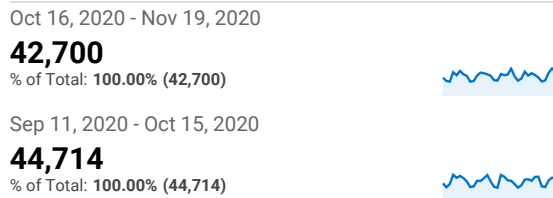

Top Twenty

Oct 16, 2020 - Nov 19, 2020
Compare to: Sep 11, 2020 - Oct 15, 2020

All Users
+0.00% Sessions

Pageviews and Unique Pageviews b...

Page	Pageviews	Unique Pageviews
/howto/computers/cut-copy-paste.htm		
Oct 16, 2020 - Nov 19, 2020	21,510	20,469
Sep 11, 2020 - Oct 15, 2020	23,453	22,313
% Change	-8.28%	-8.26%
/default.htm		
Oct 16, 2020 - Nov 19, 2020	2,699	2,158
Sep 11, 2020 - Oct 15, 2020	2,566	2,062
% Change	5.18%	4.66%
/employment/default.htm		
Oct 16, 2020 - Nov 19, 2020	1,340	419
Sep 11, 2020 - Oct 15, 2020	1,345	429
% Change	-0.37%	-2.33%
/news/obits/default.htm		
Oct 16, 2020 - Nov 19, 2020	1,329	804
Sep 11, 2020 - Oct 15, 2020	1,058	651
% Change	25.61%	23.50%
/news/default.htm		
Oct 16, 2020 - Nov 19, 2020	953	571
Sep 11, 2020 - Oct 15, 2020	745	455
% Change	27.92%	25.49%
/levicoffin/default.htm		
Oct 16, 2020 - Nov 19, 2020	695	486
Sep 11, 2020 - Oct 15, 2020	762	545
% Change	-8.79%	-10.83%
/facts/starr-piano.htm		
Oct 16, 2020 - Nov 19, 2020	651	380
Sep 11, 2020 - Oct 15, 2020	723	443
% Change	-9.96%	-14.22%

Pageviews

Sessions and % New Sessions by Default Channel ...

Default Channel Grouping	Sessions	% New Sessions
Organic Search		
Oct 16, 2020 - Nov 19, 2020	25,829	86.76%
Sep 11, 2020 - Oct 15, 2020	27,030	87.31%
% Change	-4.44%	-0.64%
Direct		
Oct 16, 2020 - Nov 19, 2020	5,068	66.12%
Sep 11, 2020 - Oct 15, 2020	5,772	70.10%
% Change	-12.20%	-5.67%
Referral		
Oct 16, 2020 - Nov 19, 2020	454	75.55%
Sep 11, 2020 - Oct 15, 2020	786	82.70%
% Change	-42.24%	-8.64%
Social		
Oct 16, 2020 - Nov 19, 2020	98	91.84%
Sep 11, 2020 - Oct 15, 2020	177	89.27%
% Change	-44.63%	2.88%

Sessions

Unique Visitors

Users by User Type

User Type	Users
New Visitor	
Oct 16, 2020 - Nov 19, 2020	26,442
Sep 11, 2020 - Oct 15, 2020	28,237
% Change	-6.36%
Returning Visitor	
Oct 16, 2020 - Nov 19, 2020	3,077
Sep 11, 2020 - Oct 15, 2020	3,227
% Change	-4.65%