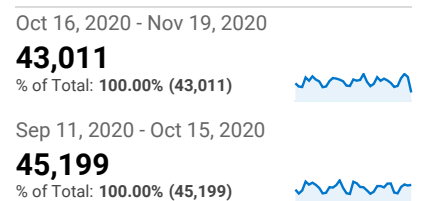

Hits

Sessions and % New Sessions by D...

Default Channel Grouping	Sessions	% New Sessions
Organic Search		
Oct 16, 2020 - Nov 19, 2020	25,829	86.76%
Sep 11, 2020 - Oct 15, 2020	27,030	87.31%