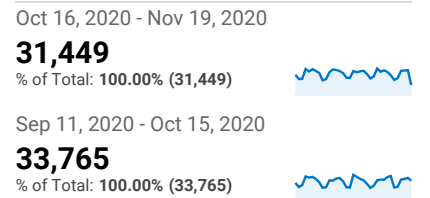

Top Twenty

Oct 16, 2020 - Nov 19, 2020
Compare to: Sep 11, 2020 - Oct 15, 2020

All Users
+0.00% Sessions

Pageviews and Unique Pageviews b...

Page	Pageviews	Unique Pageviews
/howto/computers/cut-copy-paste.htm		
Oct 16, 2020 - Nov 19, 2020	21,510	20,469
Sep 11, 2020 - Oct 15, 2020	23,453	22,313
% Change	-8.28%	-8.26%
/default.htm		
Oct 16, 2020 - Nov 19, 2020	2,699	2,158
Sep 11, 2020 - Oct 15, 2020	2,566	2,062
% Change	5.18%	4.66%
/employment/default.htm		
Oct 16, 2020 - Nov 19, 2020	1,340	419
Sep 11, 2020 - Oct 15, 2020	1,345	429
% Change	-0.37%	-2.33%
/news/obits/default.htm		
Oct 16, 2020 - Nov 19, 2020	1,329	804
Sep 11, 2020 - Oct 15, 2020	1,058	651
% Change	25.61%	23.50%
/news/default.htm		
Oct 16, 2020 - Nov 19, 2020	953	571
Sep 11, 2020 - Oct 15, 2020	745	455
% Change	27.92%	25.49%
/levicoffin/default.htm		
Oct 16, 2020 - Nov 19, 2020	695	486
Sep 11, 2020 - Oct 15, 2020	762	545
% Change	-8.79%	-10.83%
/facts/starr-piano.htm		
Oct 16, 2020 - Nov 19, 2020	651	380
Sep 11, 2020 - Oct 15, 2020	723	443
% Change	-9.96%	-14.22%

Pageviews

Sessions and % New Sessions by Default Channel ...

Default Channel Grouping	Sessions	% New Sessions
Organic Search		
Oct 16, 2020 - Nov 19, 2020	25,829	86.76%
Sep 11, 2020 - Oct 15, 2020	27,030	87.31%
% Change	-4.44%	-0.64%
Direct		
Oct 16, 2020 - Nov 19, 2020	5,068	66.12%
Sep 11, 2020 - Oct 15, 2020	5,772	70.10%
% Change	-12.20%	-5.67%
Referral		
Oct 16, 2020 - Nov 19, 2020	454	75.55%
Sep 11, 2020 - Oct 15, 2020	786	82.70%
% Change	-42.24%	-8.64%
Social		
Oct 16, 2020 - Nov 19, 2020	98	91.84%
Sep 11, 2020 - Oct 15, 2020	177	89.27%
% Change	-44.63%	2.88%

Sessions

Unique Visitors

Users by User Type

User Type	Users
New Visitor	
Oct 16, 2020 - Nov 19, 2020	26,442
Sep 11, 2020 - Oct 15, 2020	28,237
% Change	-6.36%
Returning Visitor	
Oct 16, 2020 - Nov 19, 2020	3,077
Sep 11, 2020 - Oct 15, 2020	3,227
% Change	-4.65%