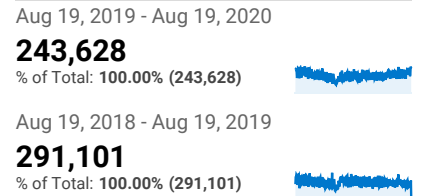

Top Twenty

Aug 19, 2019 - Aug 19, 2020
Compare to: Aug 19, 2018 - Aug 19, 2019

All Users
+0.00% Sessions

Pageviews and Unique Pageviews b...

Page	Pageviews	Unique Pageviews
/howto/computers/cut-copy-paste.htm		
Aug 19, 2019 - Aug 19, 2020	125,158	120,155
Aug 19, 2018 - Aug 19, 2019	146,718	141,436
% Change	-14.69%	-15.05%
/default.htm		
Aug 19, 2019 - Aug 19, 2020	35,168	28,112
Aug 19, 2018 - Aug 19, 2019	50,590	40,277
% Change	-30.48%	-30.20%
/employment/default.htm		
Aug 19, 2019 - Aug 19, 2020	18,032	5,462
Aug 19, 2018 - Aug 19, 2019	23,371	7,135
% Change	-22.84%	-23.45%
/news/obits/default.htm		
Aug 19, 2019 - Aug 19, 2020	12,354	7,563
Aug 19, 2018 - Aug 19, 2019	7,953	5,279
% Change	55.34%	43.27%
/levicoffin/default.htm		
Aug 19, 2019 - Aug 19, 2020	11,906	8,039
Aug 19, 2018 - Aug 19, 2019	12,664	8,832
% Change	-5.99%	-8.98%
/news/default.htm		
Aug 19, 2019 - Aug 19, 2020	10,127	5,861
Aug 19, 2018 - Aug 19, 2019	11,287	6,808
% Change	-10.28%	-13.91%
/facts/starr-piano.htm		
Aug 19, 2019 - Aug 19, 2020	6,991	4,339
Aug 19, 2018 - Aug 19, 2019	6,446	3,900
% Change	8.45%	11.26%

Pageviews

Sessions and % New Sessions by Default Channel ...