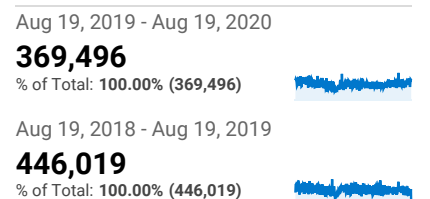

Pageviews

Sessions and % New Sessions by Default Channel ...

| Default Channel Grouping | Sessions | % New Sessions |
|-----------------------------|----------------|----------------|
| Organic Search | | |
| Aug 19, 2019 - Aug 19, 2020 | 177,529 | 84.52% |
| Aug 19, 2018 - Aug 19, 2019 | 201,396 | 83.99% |
| % Change | -11.85% | 0.64% |
| Direct | | |
| Aug 19, 2019 - Aug 19, 2020 | 52,079 | 66.67% |
| Aug 19, 2018 - Aug 19, 2019 | 61,429 | 69.68% |
| % Change | -15.22% | -4.32% |
| Referral | | |
| Aug 19, 2019 - Aug 19, 2020 | 10,788 | 69.16% |
| Aug 19, 2018 - Aug 19, 2019 | 23,998 | 57.98% |
| % Change | -55.05% | 19.28% |
| Social | | |
| Aug 19, 2019 - Aug 19, 2020 | 3,213 | 85.37% |
| Aug 19, 2018 - Aug 19, 2019 | 4,251 | 82.80% |
| % Change | -24.42% | 3.10% |
| (Other) | | |
| Aug 19, 2019 - Aug 19, 2020 | 13 | 92.31% |
| Aug 19, 2018 - Aug 19, 2019 | 8 | 12.50% |
| % Change | 62.50% | 638.46% |
| Email | | |
| Aug 19, 2019 - Aug 19, 2020 | 6 | 33.33% |
| Aug 19, 2018 - Aug 19, 2019 | 0 | 0.00% |

Sessions

Unique Visitors

Users by User Type

| User Type | Users |
|-----------------------------|----------------|
| New Visitor | |
| Aug 19, 2019 - Aug 19, 2020 | 194,201 |
| Aug 19, 2018 - Aug 19, 2019 | 229,104 |
| % Change | -15.23% |
| Returning Visitor | |
| Aug 19, 2019 - Aug 19, 2020 | 23,122 |
| Aug 19, 2018 - Aug 19, 2019 | 26,528 |
| % Change | -12.84% |

Hits

Sessions and % New Sessions by D...

| Default Channel Grouping | Sessions | % New Sessions |
|-----------------------------|----------|----------------|
| Organic Search | | |
| Aug 19, 2019 - Aug 19, 2020 | | |
| Aug 19, 2018 - Aug 19, 2019 | | |