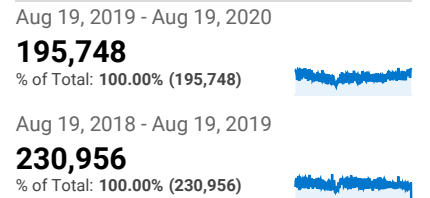

Pageviews

Sessions and % New Sessions by Default Channel ...

| Default Channel Grouping | Sessions | % New Sessions |
|-----------------------------|----------------|----------------|
| Organic Search | | |
| Aug 19, 2019 - Aug 19, 2020 | 177,529 | 84.52% |
| Aug 19, 2018 - Aug 19, 2019 | 201,396 | 83.99% |
| % Change | -11.85% | 0.64% |
| Direct | | |
| Aug 19, 2019 - Aug 19, 2020 | 52,079 | 66.67% |
| Aug 19, 2018 - Aug 19, 2019 | 61,429 | 69.68% |
| % Change | -15.22% | -4.32% |
| Referral | | |
| Aug 19, 2019 - Aug 19, 2020 | 10,788 | 69.16% |
| Aug 19, 2018 - Aug 19, 2019 | 23,998 | 57.98% |
| % Change | -55.05% | 19.28% |
| Social | | |
| Aug 19, 2019 - Aug 19, 2020 | 3,213 | 85.37% |
| Aug 19, 2018 - Aug 19, 2019 | 4,251 | 82.80% |
| % Change | -24.42% | 3.10% |
| (Other) | | |
| Aug 19, 2019 - Aug 19, 2020 | 13 | 92.31% |
| Aug 19, 2018 - Aug 19, 2019 | 8 | 12.50% |
| % Change | 62.50% | 638.46% |
| Email | | |
| Aug 19, 2019 - Aug 19, 2020 | 6 | 33.33% |
| Aug 19, 2018 - Aug 19, 2019 | 0 | 0.00% |

Sessions

Unique Visitors

Users by User Type

| User Type | Users |
|-----------------------------|----------------|
| New Visitor | |
| Aug 19, 2019 - Aug 19, 2020 | 194,201 |
| Aug 19, 2018 - Aug 19, 2019 | 229,104 |
| % Change | -15.23% |
| Returning Visitor | |
| Aug 19, 2019 - Aug 19, 2020 | 23,122 |
| Aug 19, 2018 - Aug 19, 2019 | 26,528 |
| % Change | -12.84% |