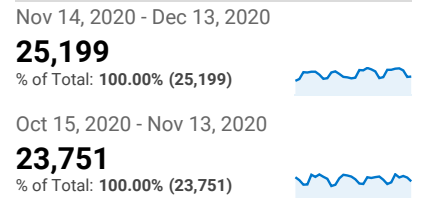

Unique Visitors

Users by User Type

User Type	Users
New Visitor	
Nov 14, 2020 - Dec 13, 2020	24,610
Oct 15, 2020 - Nov 13, 2020	23,084
% Change	6.61%
Returning Visitor	
Nov 14, 2020 - Dec 13, 2020	2,729
Oct 15, 2020 - Nov 13, 2020	2,757
% Change	-1.02%