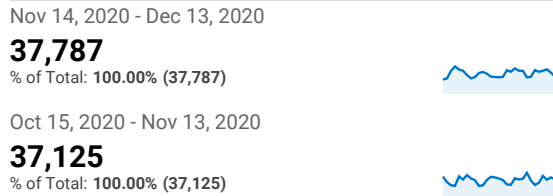

Pageviews

Sessions and % New Sessions by Default Channel ...

| Default Channel Grouping | Sessions | % New Sessions |
|-----------------------------|----------------|----------------|
| Organic Search | | |
| Nov 14, 2020 - Dec 13, 2020 | 24,204 | 87.65% |
| Oct 15, 2020 - Nov 13, 2020 | 22,549 | 86.66% |
| % Change | 7.34% | 1.15% |
| Direct | | |
| Nov 14, 2020 - Dec 13, 2020 | 4,049 | 66.12% |
| Oct 15, 2020 - Nov 13, 2020 | 4,512 | 66.07% |
| % Change | -10.26% | 0.07% |
| Referral | | |
| Nov 14, 2020 - Dec 13, 2020 | 416 | 82.45% |
| Oct 15, 2020 - Nov 13, 2020 | 400 | 72.75% |
| % Change | 4.00% | 13.34% |
| Social | | |
| Nov 14, 2020 - Dec 13, 2020 | 175 | 86.86% |
| Oct 15, 2020 - Nov 13, 2020 | 83 | 93.98% |
| % Change | 110.84% | -7.58% |