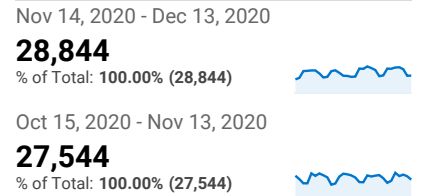

Top Twenty

Nov 14, 2020 - Dec 13, 2020
Compare to: Oct 15, 2020 - Nov 13, 2020

All Users
+0.00% Sessions

Pageviews and Unique Pageviews b...

Page	Pageviews	Unique Pageviews
/howto/computers/cut-copy-paste.htm		
Nov 14, 2020 - Dec 13, 2020	20,679	19,629
Oct 15, 2020 - Nov 13, 2020	18,957	18,026
% Change	9.08%	8.89%
/default.htm		
Nov 14, 2020 - Dec 13, 2020	1,732	1,415
Oct 15, 2020 - Nov 13, 2020	2,456	1,957
% Change	-29.48%	-27.70%
/news/obits/default.htm		
Nov 14, 2020 - Dec 13, 2020	1,447	863
Oct 15, 2020 - Nov 13, 2020	1,166	710
% Change	24.10%	21.55%
/employment/default.htm		
Nov 14, 2020 - Dec 13, 2020	874	282
Oct 15, 2020 - Nov 13, 2020	1,130	357
% Change	-22.65%	-21.01%
/news/default.htm		
Nov 14, 2020 - Dec 13, 2020	748	469
Oct 15, 2020 - Nov 13, 2020	799	485
% Change	-6.38%	-3.30%
/facts/starr-piano.htm		
Nov 14, 2020 - Dec 13, 2020	667	411
Oct 15, 2020 - Nov 13, 2020	538	312
% Change	23.98%	31.73%
/levicoffin/default.htm		
Nov 14, 2020 - Dec 13, 2020	647	467
Oct 15, 2020 - Nov 13, 2020	565	399
% Change	14.51%	17.04%

Pageviews

Sessions and % New Sessions by Default Channel ...

Default Channel Grouping	Sessions	% New Sessions
Organic Search		
Nov 14, 2020 - Dec 13, 2020	24,204	87.65%
Oct 15, 2020 - Nov 13, 2020	22,549	86.66%
% Change	7.34%	1.15%
Direct		
Nov 14, 2020 - Dec 13, 2020	4,049	66.12%
Oct 15, 2020 - Nov 13, 2020	4,512	66.07%
% Change	-10.26%	0.07%
Referral		
Nov 14, 2020 - Dec 13, 2020	416	82.45%
Oct 15, 2020 - Nov 13, 2020	400	72.75%
% Change	4.00%	13.34%
Social		
Nov 14, 2020 - Dec 13, 2020	175	86.86%
Oct 15, 2020 - Nov 13, 2020	83	93.98%
% Change	110.84%	-7.58%

Pageviews by Page