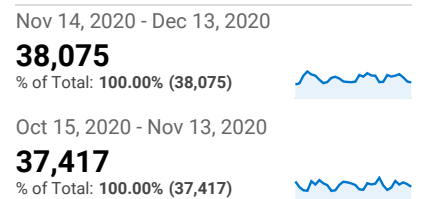

Pageviews

Sessions and % New Sessions by Default Channel ...

| Default Channel Grouping | Sessions | % New Sessions |
|-----------------------------|----------------|----------------|
| Organic Search | | |
| Nov 14, 2020 - Dec 13, 2020 | 24,204 | 87.65% |
| Oct 15, 2020 - Nov 13, 2020 | 22,549 | 86.66% |
| % Change | 7.34% | 1.15% |
| Direct | | |
| Nov 14, 2020 - Dec 13, 2020 | 4,049 | 66.12% |
| Oct 15, 2020 - Nov 13, 2020 | 4,512 | 66.07% |
| % Change | -10.26% | 0.07% |
| Referral | | |
| Nov 14, 2020 - Dec 13, 2020 | 416 | 82.45% |
| Oct 15, 2020 - Nov 13, 2020 | 400 | 72.75% |
| % Change | 4.00% | 13.34% |
| Social | | |
| Nov 14, 2020 - Dec 13, 2020 | 175 | 86.86% |
| Oct 15, 2020 - Nov 13, 2020 | 83 | 93.98% |
| % Change | 110.84% | -7.58% |

Sessions

Unique Visitors

Users by User Type

| User Type | Users |
|-----------------------------|---------------|
| New Visitor | |
| Nov 14, 2020 - Dec 13, 2020 | 24,610 |
| Oct 15, 2020 - Nov 13, 2020 | 23,084 |
| % Change | 6.61% |
| Returning Visitor | |
| Nov 14, 2020 - Dec 13, 2020 | 2,729 |
| Oct 15, 2020 - Nov 13, 2020 | 2,757 |
| % Change | -1.02% |

Hits

Sessions and % New Sessions by D...

| Default Channel Grouping | Sessions | % New Sessions |
|-----------------------------|--------------|----------------|
| Organic Search | | |
| Nov 14, 2020 - Dec 13, 2020 | 24,204 | 87.65% |
| Oct 15, 2020 - Nov 13, 2020 | 22,549 | 86.66% |
| % Change | 7.34% | 1.15% |