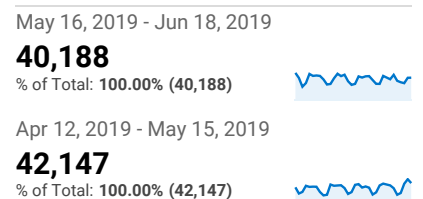

Hits

Sessions and % New Sessions by D...

Default Channel Grouping	Sessions	% New Sessions
Organic Search		
May 16, 2019 - Jun 18, 2019	18,687	83.37%