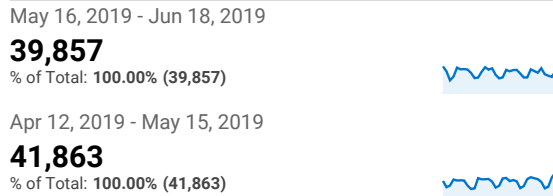

Top Twenty

May 16, 2019 - Jun 18, 2019
Compare to: Apr 12, 2019 - May 15, 2019

All Users
+0.00% Sessions

Pageviews and Unique Pageviews b...

Page	Pageviews	Unique Pageviews
/howto/computers/cut-copy-paste.htm		
May 16, 2019 - Jun 18, 2019	12,937	12,448
Apr 12, 2019 - May 15, 2019	12,766	12,281
% Change	1.34%	1.36%
/default.htm		
May 16, 2019 - Jun 18, 2019	4,310	3,498
Apr 12, 2019 - May 15, 2019	4,975	3,991
% Change	-13.37%	-12.35%
/employment/default.htm		
May 16, 2019 - Jun 18, 2019	2,186	660
Apr 12, 2019 - May 15, 2019	2,951	954
% Change	-25.92%	-30.82%
/cgi-bin/calendar.pl?calendar=default&tstyle=List		
May 16, 2019 - Jun 18, 2019	1,199	853
Apr 12, 2019 - May 15, 2019	1,327	910
% Change	-9.65%	-6.26%
/news/default.htm		
May 16, 2019 - Jun 18, 2019	1,184	742
Apr 12, 2019 - May 15, 2019	829	507
% Change	42.82%	46.35%
/calendar/default.htm		
May 16, 2019 - Jun 18, 2019	931	563
Apr 12, 2019 - May 15, 2019	814	520
% Change	14.37%	8.27%
/levicoffin/default.htm		
May 16, 2019 - Jun 18, 2019	861	662
Apr 12, 2019 - May 15, 2019	2,030	1,377
% Change	-57.59%	-51.92%

Pageviews

Sessions and % New Sessions by Default Channel ...

Default Channel Grouping	Sessions	% New Sessions
Organic Search		
May 16, 2019 - Jun 18, 2019	18,687	83.37%
Apr 12, 2019 - May 15, 2019	18,449	83.28%
% Change	1.29%	0.10%
Direct		
May 16, 2019 - Jun 18, 2019	5,308	68.26%
Apr 12, 2019 - May 15, 2019	5,905	69.21%
% Change	-10.11%	-1.38%
Referral		
May 16, 2019 - Jun 18, 2019	1,909	65.27%
Apr 12, 2019 - May 15, 2019	2,122	60.23%
% Change	-10.04%	8.37%
Social		
May 16, 2019 - Jun 18, 2019	478	78.87%
Apr 12, 2019 - May 15, 2019	615	86.18%
% Change	-22.28%	-8.48%