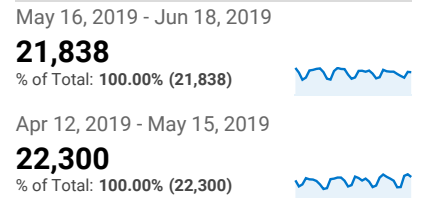

Unique Visitors

Users by User Type

User Type	Users
New Visitor	
May 16, 2019 - Jun 18, 2019	20,855
Apr 12, 2019 - May 15, 2019	21,367
% Change	-2.40%
Returning Visitor	
May 16, 2019 - Jun 18, 2019	3,011
Apr 12, 2019 - May 15, 2019	3,070
% Change	-1.92%