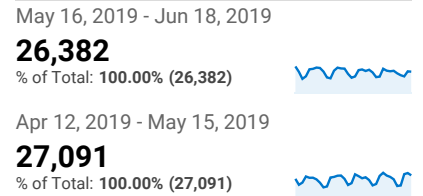

Top Twenty

May 16, 2019 - Jun 18, 2019
Compare to: Apr 12, 2019 - May 15, 2019

All Users
+0.00% Sessions

Pageviews and Unique Pageviews b...

Page	Pageviews	Unique Pageviews
/howto/computers/cut-copy-paste.htm		
May 16, 2019 - Jun 18, 2019	12,937	12,448
Apr 12, 2019 - May 15, 2019	12,766	12,281
% Change	1.34%	1.36%
/default.htm		
May 16, 2019 - Jun 18, 2019	4,310	3,498
Apr 12, 2019 - May 15, 2019	4,975	3,991
% Change	-13.37%	-12.35%
/employment/default.htm		
May 16, 2019 - Jun 18, 2019	2,186	660
Apr 12, 2019 - May 15, 2019	2,951	954
% Change	-25.92%	-30.82%
/cgi-bin/calendar.pl?calendar=default&tstyle=List		
May 16, 2019 - Jun 18, 2019	1,199	853
Apr 12, 2019 - May 15, 2019	1,327	910
% Change	-9.65%	-6.26%
/news/default.htm		
May 16, 2019 - Jun 18, 2019	1,184	742
Apr 12, 2019 - May 15, 2019	829	507
% Change	42.82%	46.35%
/calendar/default.htm		
May 16, 2019 - Jun 18, 2019	931	563
Apr 12, 2019 - May 15, 2019	814	520
% Change	14.37%	8.27%
/levicoffin/default.htm		
May 16, 2019 - Jun 18, 2019	861	662
Apr 12, 2019 - May 15, 2019	2,030	1,377
% Change	-57.59%	-51.92%

Pageviews

Sessions and % New Sessions by Default Channel ...

Default Channel Grouping	Sessions	% New Sessions
Organic Search		
May 16, 2019 - Jun 18, 2019	18,687	83.37%
Apr 12, 2019 - May 15, 2019	18,449	83.28%
% Change	1.29%	0.10%
Direct		
May 16, 2019 - Jun 18, 2019	5,308	68.26%
Apr 12, 2019 - May 15, 2019	5,905	69.21%
% Change	-10.11%	-1.38%
Referral		
May 16, 2019 - Jun 18, 2019	1,909	65.27%
Apr 12, 2019 - May 15, 2019	2,122	60.23%
% Change	-10.04%	8.37%
Social		
May 16, 2019 - Jun 18, 2019	478	78.87%
Apr 12, 2019 - May 15, 2019	615	86.18%
% Change	-22.28%	-8.48%

Pageviews by Page