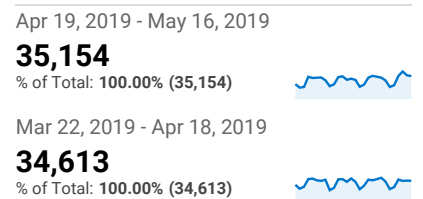

Hits

Sessions and % New Sessions by D...

Default Channel Grouping	Sessions	% New Sessions
Organic Search		
Apr 19, 2019 - May 16, 2019	15,336	82.95%