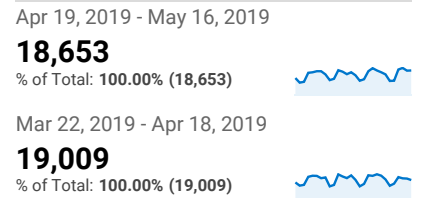

Unique Visitors

Users by User Type

User Type	Users
New Visitor	
Apr 19, 2019 - May 16, 2019	17,798
Mar 22, 2019 - Apr 18, 2019	18,104
% Change	-1.69%
Returning Visitor	
Apr 19, 2019 - May 16, 2019	2,644
Mar 22, 2019 - Apr 18, 2019	2,621
% Change	0.88%