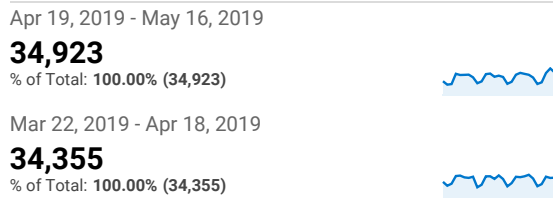

Top Twenty

Apr 19, 2019 - May 16, 2019  
Compare to: Mar 22, 2019 - Apr 18, 2019

All Users  
+0.00% Sessions

Pageviews and Unique Pageviews b...

Page	Pageviews	Unique Pageviews
/howto/computers/cut-copy-paste.htm		
Apr 19, 2019 - May 16, 2019	10,531	10,152
Mar 22, 2019 - Apr 18, 2019	11,433	11,017
<b>% Change</b>	<b>-7.89%</b>	<b>-7.85%</b>
/default.htm		
Apr 19, 2019 - May 16, 2019	4,057	3,285
Mar 22, 2019 - Apr 18, 2019	3,953	3,165
<b>% Change</b>	<b>2.63%</b>	<b>3.79%</b>
/employment/default.htm		
Apr 19, 2019 - May 16, 2019	2,612	856
Mar 22, 2019 - Apr 18, 2019	1,707	542
<b>% Change</b>	<b>53.02%</b>	<b>57.93%</b>
/levicoffin/default.htm		
Apr 19, 2019 - May 16, 2019	1,821	1,220
Mar 22, 2019 - Apr 18, 2019	1,545	1,096
<b>% Change</b>	<b>17.86%</b>	<b>11.31%</b>
/cgi-bin/calendar.pl?calendar=default&tstyle=List		
Apr 19, 2019 - May 16, 2019	1,093	766
Mar 22, 2019 - Apr 18, 2019	1,200	861
<b>% Change</b>	<b>-8.92%</b>	<b>-11.03%</b>
/calendar/default.htm		
Apr 19, 2019 - May 16, 2019	683	433
Mar 22, 2019 - Apr 18, 2019	720	458
<b>% Change</b>	<b>-5.14%</b>	<b>-5.46%</b>
/news/default.htm		
Apr 19, 2019 - May 16, 2019	682	416
Mar 22, 2019 - Apr 18, 2019	701	426
<b>% Change</b>	<b>-2.71%</b>	<b>-2.35%</b>

Pageviews

Sessions and % New Sessions by Default Channel ...

Default Channel Grouping	Sessions	% New Sessions
Organic Search		
Apr 19, 2019 - May 16, 2019	15,336	82.95%
Mar 22, 2019 - Apr 18, 2019	15,938	83.73%
<b>% Change</b>	<b>-3.78%</b>	<b>-0.93%</b>
Direct		
Apr 19, 2019 - May 16, 2019	4,915	68.40%
Mar 22, 2019 - Apr 18, 2019	4,803	70.81%
<b>% Change</b>	<b>2.33%</b>	<b>-3.40%</b>
Referral		
Apr 19, 2019 - May 16, 2019	1,795	61.39%
Mar 22, 2019 - Apr 18, 2019	1,871	57.56%
<b>% Change</b>	<b>-4.06%</b>	<b>6.65%</b>
Social		
Apr 19, 2019 - May 16, 2019	545	85.50%
Mar 22, 2019 - Apr 18, 2019	272	86.76%
<b>% Change</b>	<b>100.37%</b>	<b>-1.45%</b>