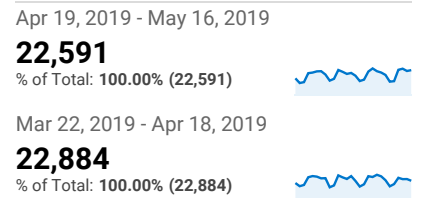

Top Twenty

Apr 19, 2019 - May 16, 2019
Compare to: Mar 22, 2019 - Apr 18, 2019

All Users
+0.00% Sessions

Pageviews and Unique Pageviews b...

Page	Pageviews	Unique Pageviews
/howto/computers/cut-copy-paste.htm		
Apr 19, 2019 - May 16, 2019	10,531	10,152
Mar 22, 2019 - Apr 18, 2019	11,433	11,017
% Change	-7.89%	-7.85%
/default.htm		
Apr 19, 2019 - May 16, 2019	4,057	3,285
Mar 22, 2019 - Apr 18, 2019	3,953	3,165
% Change	2.63%	3.79%
/employment/default.htm		
Apr 19, 2019 - May 16, 2019	2,612	856
Mar 22, 2019 - Apr 18, 2019	1,707	542
% Change	53.02%	57.93%
/levicoffin/default.htm		
Apr 19, 2019 - May 16, 2019	1,821	1,220
Mar 22, 2019 - Apr 18, 2019	1,545	1,096
% Change	17.86%	11.31%
/cgi-bin/calendar.pl?calendar=default&tstyle=List		
Apr 19, 2019 - May 16, 2019	1,093	766
Mar 22, 2019 - Apr 18, 2019	1,200	861
% Change	-8.92%	-11.03%
/calendar/default.htm		
Apr 19, 2019 - May 16, 2019	683	433
Mar 22, 2019 - Apr 18, 2019	720	458
% Change	-5.14%	-5.46%
/news/default.htm		
Apr 19, 2019 - May 16, 2019	682	416
Mar 22, 2019 - Apr 18, 2019	701	426
% Change	-2.71%	-2.35%

Pageviews

Sessions and % New Sessions by Default Channel ...

Default Channel Grouping	Sessions	% New Sessions
Organic Search		
Apr 19, 2019 - May 16, 2019	15,336	82.95%
Mar 22, 2019 - Apr 18, 2019	15,938	83.73%
% Change	-3.78%	-0.93%
Direct		
Apr 19, 2019 - May 16, 2019	4,915	68.40%
Mar 22, 2019 - Apr 18, 2019	4,803	70.81%
% Change	2.33%	-3.40%
Referral		
Apr 19, 2019 - May 16, 2019	1,795	61.39%
Mar 22, 2019 - Apr 18, 2019	1,871	57.56%
% Change	-4.06%	6.65%
Social		
Apr 19, 2019 - May 16, 2019	545	85.50%
Mar 22, 2019 - Apr 18, 2019	272	86.76%
% Change	100.37%	-1.45%

Pageviews by Page