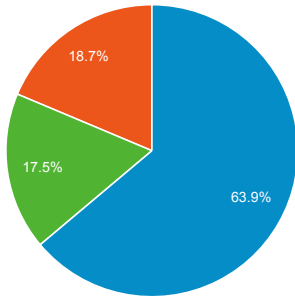

Social Referral

Total Unique Searches by Search Term

Search Term	Total Unique Searches
Gis	
Nov 16, 2017 - Jan 15, 2018	

Traffic Types

■ organic
 ■ direct
 ■ referral
 ■ Chat

Nov 16, 2017 - Jan 15, 2018

Nov 16, 2016 - Jan 15, 2017