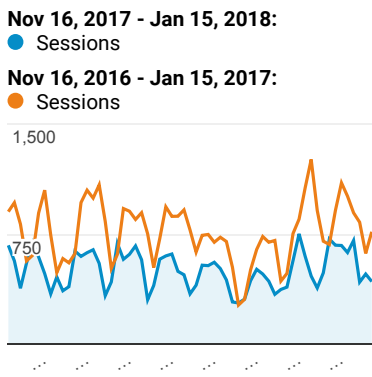

My Dashboard

Nov 16, 2017 - Jan 15, 2018
Compare to: Nov 16, 2016 - Jan 15, 2017

All Users
+0.00% Sessions

Pages/Visit

Unique Visitors

Pageviews

Daily Visits

Avg. Time on Site

Mobile Visits

Mobile (Including Tablet)	Sessions	Pageviews
No		
Nov 16, 2017 - Jan 15, 2018	21,005	33,204
Nov 16, 2016 - Jan 15, 2017	33,134	49,871
% Change	-36.61%	-33.42%
Yes		
Nov 16, 2017 - Jan 15, 2018	10,009	15,706
Nov 16, 2016 - Jan 15, 2017	13,494	20,111
% Change	-25.83%	-21.90%

Social Referral

Total Unique Searches by Search Term

Search Term	Total Unique Searches
Gis	
Nov 16, 2017 - Jan 15, 2018	

Traffic Types

■ organic
 ■ direct
 ■ referral
 ■ Chat

Nov 16, 2017 - Jan 15, 2018

Nov 16, 2016 - Jan 15, 2017