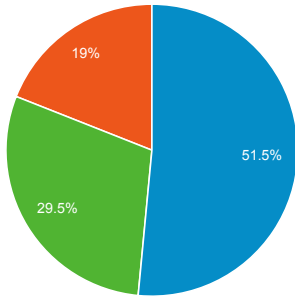

Social Referral

Total Unique Searches by Search Term

Search Term	Total Unique Searches
Gis	
Nov 16, 2017 - Jan 15, 2018	

Traffic Types

■ organic
 ■ direct
 ■ referral
 ■ Chat

Nov 16, 2017 - Jan 15, 2018

Nov 16, 2016 - Jan 15, 2017