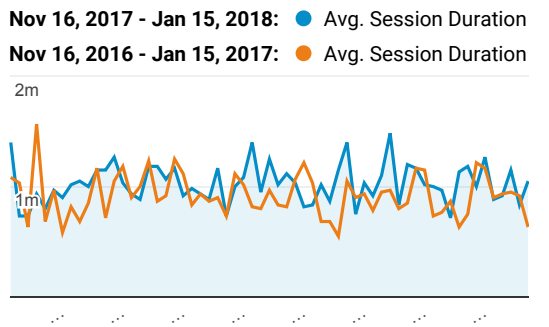

Avg. Time on Site

Visits and Pages/Visit by Landing Page

Landing Page	Sessions	Pages / Session
/howto/computers/cut-copy-paste.htm		
Nov 16, 2017 - Jan 15, 2018	11,845	1.04
Nov 16, 2016 - Jan 15, 2017	21,186	1.04
% Change	-44.09%	0.35%
/default.htm		
Nov 16, 2017 - Jan 15, 2018	6,020	2.13
Nov 16, 2016 - Jan 15, 2017	5,445	2.50
% Change	10.56%	-14.77%
/cgi-bin/calendar.pl?calendar=default&style=List		
Nov 16, 2017 - Jan 15, 2018