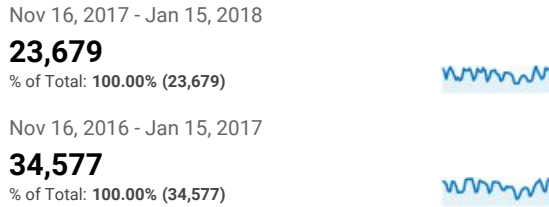

My Dashboard

Nov 16, 2017 - Jan 15, 2018
Compare to: Nov 16, 2016 - Jan 15, 2017

All Users
+0.00% Sessions

Pages/Visit

Unique Visitors

Pageviews

Daily Visits

Avg. Time on Site

Mobile Visits

Mobile (Including Tablet)	Sessions	Pageviews
No		
Nov 16, 2017 - Jan 15, 2018	21,005	33,204
Nov 16, 2016 - Jan 15, 2017	33,134	49,871
% Change	-36.61%	-33.42%
Yes		
Nov 16, 2017 - Jan 15, 2018	10,009	15,706
Nov 16, 2016 - Jan 15, 2017	13,494	20,111
% Change	-25.83%	-21.90%