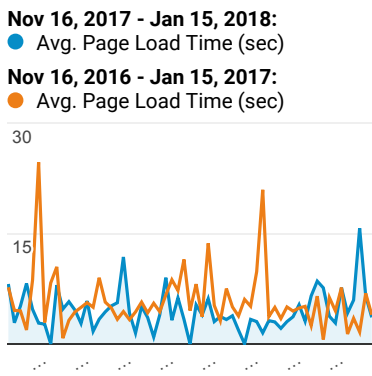

Avg. Page Load Time (sec)