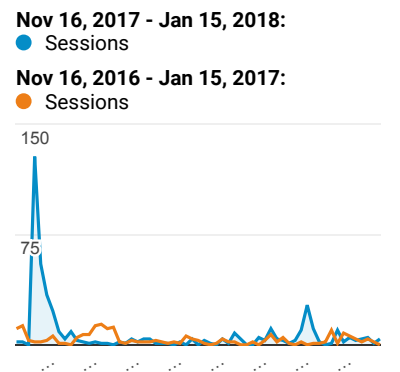

Avg. Page Load Time (sec)

Avg. Time on Site

Visits and Pages/Visit by Landing Page

Landing Page	Sessions	Pages / Session
/howto/computers/cut-copy-paste.htm		
Nov 16, 2017 - Jan 15, 2018	11,845	1.04
Nov 16, 2016 - Jan 15, 2017	21,186	1.04
% Change	-44.09%	0.35%
/default.htm		
Nov 16, 2017 - Jan 15, 2018	6,020	2.13
Nov 16, 2016 - Jan 15, 2017	5,445	2.50
% Change	10.56%	-14.77%
/cgi-bin/calendar.pl?calendar=default&style=List		
Nov 16, 2017 - Jan 15, 2018		

Social Referral

Total Unique Searches by Search Term

Search Term	Total Unique Searches
Gis	
Nov 16, 2017 - Jan 15, 2018	

Traffic Types

■ organic
 ■ direct
 ■ referral
 ■ Chat

Nov 16, 2017 - Jan 15, 2018

Nov 16, 2016 - Jan 15, 2017