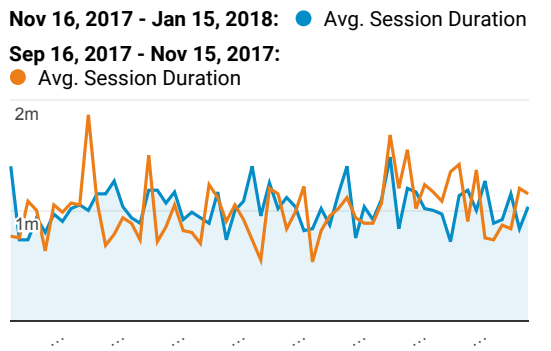

Avg. Time on Site

Visits and Pages/Visit by Landing Page

Landing Page	Sessions	Pages / Session
/howto/computers/cut-copy-paste.htm		
Nov 16, 2017 - Jan 15, 2018	11,844	1.04
Sep 16, 2017 - Nov 15, 2017	14,702	1.04
% Change	-19.44%	0.56%
/default.htm		
Nov 16, 2017 - Jan 15, 2018	6,019	2.13
Sep 16, 2017 - Nov 15, 2017	6,719	2.25
% Change	-10.42%	-5.05%
/cgi-bin/calendar.pl?calendar=default&style=List