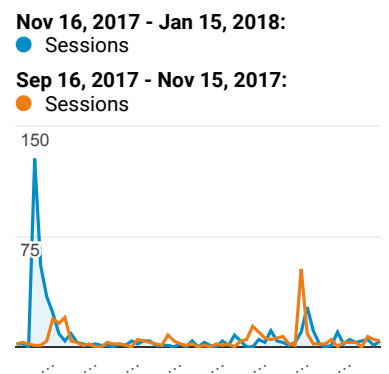

Avg. Page Load Time (sec)

Avg. Time on Site

Visits and Pages/Visit by Landing Page

Landing Page	Sessions	Pages / Session
/howto/computers/cut-copy-paste.htm		
Nov 16, 2017 - Jan 15, 2018	11,844	1.04
Sep 16, 2017 - Nov 15, 2017	14,702	1.04
% Change	-19.44%	0.56%
/default.htm		
Nov 16, 2017 - Jan 15, 2018	6,019	2.13
Sep 16, 2017 - Nov 15, 2017	6,719	2.25
% Change	-10.42%	-5.05%
/cgi-bin/calendar.pl?calendar=default&style=List		

Social Referral

Total Unique Searches by Search T...

Search Term	Total Unique Searches
Gis	
Nov 16, 2017 - Jan 15, 2018	

Traffic Types

■ organic
 ■ direct
 ■ referral
 ■ landingpage

Nov 16, 2017 - Jan 15, 2018