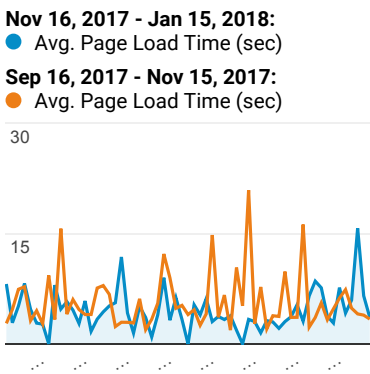

Avg. Page Load Time (sec)