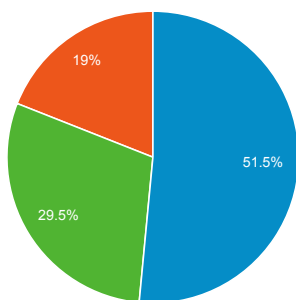

Social Referral

Total Unique Searches by Search T...

Search Term	Total Unique Searches
Gis	
Nov 16, 2017 - Jan 15, 2018	

Traffic Types

■ organic
 ■ direct
 ■ referral
 ■ landingpage

Nov 16, 2017 - Jan 15, 2018