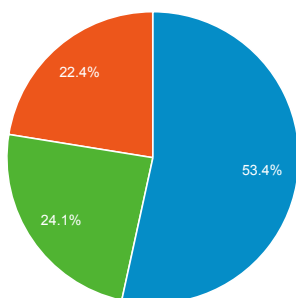

Sep 16, 2017 - Nov 15, 2017

Nov 16, 2017 - Jan 15, 2018	3,606	1.33	8
Sep 16, 2017 - Nov 15, 2017	5,133	1.25	7
% Change	-29.75%	6.36%	-33.33%
/levicoffin/default.htm			
Nov 16, 2017 - Jan 15, 2018	542	1.50	4
Sep 16, 2017 - Nov 15, 2017	905	1.50	8
% Change	-40.11%	-0.14%	-50.00%
/facts/starr-piano.htm			
Nov 16, 2017 - Jan 15, 2018	425	1.58	4
Sep 16, 2017 - Nov 15, 2017	395	1.62	0
% Change	7.59%	-2.56%	100.00%
/employment/default.htm			
Nov 16, 2017 - Jan 15, 2018	390	2.49	3
Sep 16, 2017 - Nov 15, 2017	541	2.46	0
% Change	-27.91%	1.41%	100.00%
/weather/default.htm			
Nov 16, 2017 - Jan 15, 2018	326	1.52	2
Sep 16, 2017 - Nov 15, 2017	43	1.84	0
% Change	658.14%	-17.35%	100.00%
/waynet/spotlight/2008/080107-coxsmill.htm			
Nov 16, 2017 - Jan 15, 2018	322	1.04	2
Sep 16, 2017 - Nov 15, 2017	14	1.00	0
% Change	2,200.00%	3.73%	100.00%
/calendar/default.htm			
Nov 16, 2017 - Jan 15, 2018	293	4.52	2
Sep 16, 2017 - Nov 15, 2017	582	3.77	6
% Change	-49.66%	19.81%	-66.67%
/socialservices/aa.htm			
Nov 16, 2017 - Jan 15, 2018	278	1.20	2
Sep 16, 2017 - Nov 15, 2017	239	1.13	0
% Change	16.32%	6.35%	100.00%
Police auction			
Nov 16, 2017 - Jan 15, 2018			2
Sep 16, 2017 - Nov 15, 2017			0
% Change			100.00%
Rentals			
Nov 16, 2017 - Jan 15, 2018			2
Sep 16, 2017 - Nov 15, 2017			0
% Change			100.00%
Meeting and event facilities			
Nov 16, 2017 - Jan 15, 2018			2
Sep 16, 2017 - Nov 15, 2017			0
% Change			100.00%
Fundraiser in Cambridge City Indiana			
Nov 16, 2017 - Jan 15, 2018			2
Sep 16, 2017 - Nov 15, 2017			0
% Change			100.00%
jobs			
Nov 16, 2017 - Jan 15, 2018			2
Sep 16, 2017 - Nov 15, 2017			6
% Change			-66.67%
Board members for Elkhorn cemetery			
Nov 16, 2017 - Jan 15, 2018			3
Sep 16, 2017 - Nov 15, 2017			0
% Change			100.00%
sheriff			
Nov 16, 2017 - Jan 15, 2018			4
Sep 16, 2017 - Nov 15, 2017			0
% Change			100.00%
Jobs			
Nov 16, 2017 - Jan 15, 2018			4
Sep 16, 2017 - Nov 15, 2017			8
% Change			-50.00%