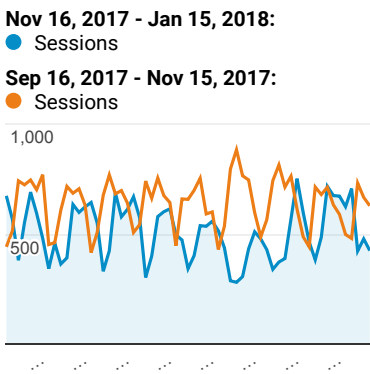

My Dashboard

Nov 16, 2017 - Jan 15, 2018
Compare to: Sep 16, 2017 - Nov 15, 2017

All Users
+0.00% Sessions

Pages/Visit

Unique Visitors

Pageviews

Daily Visits

Avg. Time on Site

Mobile Visits

Mobile (Including Tablet)	Sessions	Pageviews
No		
Nov 16, 2017 - Jan 15, 2018	21,003	33,198
Sep 16, 2017 - Nov 15, 2017	27,468	44,216
% Change	-23.54%	-24.92%
Yes		
Nov 16, 2017 - Jan 15, 2018	10,009	15,706
Sep 16, 2017 - Nov 15, 2017	11,439	18,816
% Change	-12.50%	-16.53%