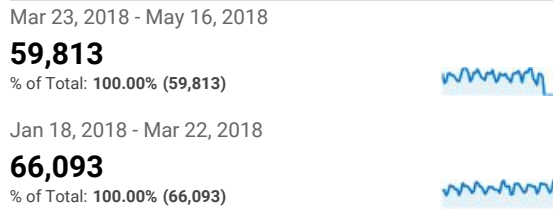

Top Twenty

Mar 23, 2018 - May 16, 2018
Compare to: Jan 18, 2018 - Mar 22, 2018

All Users
+0.00% Sessions

Pageviews and Unique Pageviews b...

Page	Pageviews	Unique Pageviews
/howto/computers/cut-copy-paste.htm		
Mar 23, 2018 - May 16, 2018	14,047	13,568
Jan 18, 2018 - Mar 22, 2018	19,293	18,668
% Change	-27.19%	-27.32%
/default.htm		
Mar 23, 2018 - May 16, 2018	7,728	6,178
Jan 18, 2018 - Mar 22, 2018	8,544	6,932
% Change	-9.55%	-10.88%
/cgi-bin/calendar.pl?calendar=default&tstyle=List		
Mar 23, 2018 - May 16, 2018	5,305	4,383
Jan 18, 2018 - Mar 22, 2018	7,104	5,659
% Change	-25.32%	-22.55%
/employment/default.htm		
Mar 23, 2018 - May 16, 2018	3,788	1,161
Jan 18, 2018 - Mar 22, 2018	3,096	1,195
% Change	22.35%	-2.85%
/levicoffin/default.htm		
Mar 23, 2018 - May 16, 2018	2,139	1,543
Jan 18, 2018 - Mar 22, 2018	2,587	1,862
% Change	-17.32%	-17.13%
/news/obits/default.htm		
Mar 23, 2018 - May 16, 2018	978	722
Jan 18, 2018 - Mar 22, 2018	1,095	783
% Change	-10.68%	-7.79%
/government/default.htm		
Mar 23, 2018 - May 16, 2018	929	661
Jan 18, 2018 - Mar 22, 2018	901	645

Pageviews

Sessions and % New Sessions by Default Channel ...

Default Channel Grouping	Sessions	% New Sessions
Organic Search		
Mar 23, 2018 - May 16, 2018	20,695	86.14%
Jan 18, 2018 - Mar 22, 2018	24,284	87.47%
% Change	-14.78%	-1.52%
Direct		
Mar 23, 2018 - May 16, 2018	9,337	75.20%
Jan 18, 2018 - Mar 22, 2018	11,393	73.26%
% Change	-18.05%	2.65%
Referral		
Mar 23, 2018 - May 16, 2018	6,426	34.08%
Jan 18, 2018 - Mar 22, 2018	7,947	28.97%
% Change	-19.14%	17.65%
Social		
Mar 23, 2018 - May 16, 2018	254	88.58%
Jan 18, 2018 - Mar 22, 2018	363	91.18%
% Change	-30.03%	-2.85%
(Other)		
Mar 23, 2018 - May 16, 2018	2	50.00%
Jan 18, 2018 - Mar 22, 2018	0	0.00%
% Change	100.00%	100.00%

Pageviews by Page

Page	Pageviews
/howto/computers/cut-copy-paste.htm	
Mar 23, 2018 - May 16, 2018	14,047