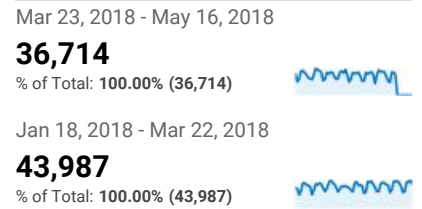

Top Twenty

Mar 23, 2018 - May 16, 2018
Compare to: Jan 18, 2018 - Mar 22, 2018

All Users
+0.00% Sessions

Pageviews and Unique Pageviews b...

Page	Pageviews	Unique Pageviews
/howto/computers/cut-copy-paste.htm		
Mar 23, 2018 - May 16, 2018	14,047	13,568
Jan 18, 2018 - Mar 22, 2018	19,293	18,668
% Change	-27.19%	-27.32%
/default.htm		
Mar 23, 2018 - May 16, 2018	7,728	6,178
Jan 18, 2018 - Mar 22, 2018	8,544	6,932
% Change	-9.55%	-10.88%
/cgi-bin/calendar.pl?calendar=default&tstyle=List		
Mar 23, 2018 - May 16, 2018	5,305	4,383
Jan 18, 2018 - Mar 22, 2018	7,104	5,659
% Change	-25.32%	-22.55%
/employment/default.htm		
Mar 23, 2018 - May 16, 2018	3,788	1,161
Jan 18, 2018 - Mar 22, 2018	3,096	1,195
% Change	22.35%	-2.85%
/levicoffin/default.htm		
Mar 23, 2018 - May 16, 2018	2,139	1,543
Jan 18, 2018 - Mar 22, 2018	2,587	1,862
% Change	-17.32%	-17.13%
/news/obits/default.htm		
Mar 23, 2018 - May 16, 2018	978	722
Jan 18, 2018 - Mar 22, 2018	1,095	783
% Change	-10.68%	-7.79%
/government/default.htm		
Mar 23, 2018 - May 16, 2018	929	661
Jan 18, 2018 - Mar 22, 2018	901	645

Pageviews

Sessions and % New Sessions by Default Channel ...

Default Channel Grouping	Sessions	% New Sessions
Organic Search		
Mar 23, 2018 - May 16, 2018	20,695	86.14%
Jan 18, 2018 - Mar 22, 2018	24,284	87.47%
% Change	-14.78%	-1.52%
Direct		
Mar 23, 2018 - May 16, 2018	9,337	75.20%
Jan 18, 2018 - Mar 22, 2018	11,393	73.26%
% Change	-18.05%	2.65%
Referral		
Mar 23, 2018 - May 16, 2018	6,426	34.08%
Jan 18, 2018 - Mar 22, 2018	7,947	28.97%
% Change	-19.14%	17.65%
Social		
Mar 23, 2018 - May 16, 2018	254	88.58%
Jan 18, 2018 - Mar 22, 2018	363	91.18%
% Change	-30.03%	-2.85%
(Other)		
Mar 23, 2018 - May 16, 2018	2	50.00%
Jan 18, 2018 - Mar 22, 2018	0	0.00%
% Change	100.00%	100.00%

Pageviews by Page