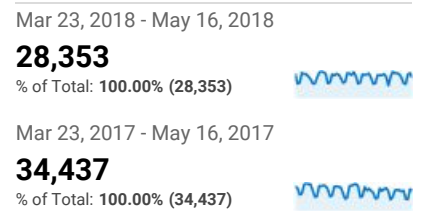

Unique Visitors

Users by User Type

User Type	Users
New Visitor	Mar 23, 2018 - May 16, 2018: 27,395
	Mar 23, 2017 - May 16, 2017: 33,278
% Change	-17.68%
Returning Visitor	Mar 23, 2018 - May 16, 2018: 3,287
	Mar 23, 2017 - May 16, 2017: 4,017
% Change	-18.17%