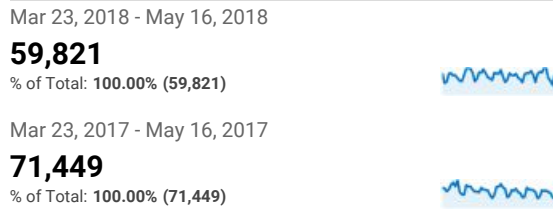

Mar 23, 2018 - May 16, 2018
Compare to: Mar 23, 2017 - May 16, 2017

All Users
+0.00% Sessions

Pageviews and Unique Pageviews b...

Page	Pageviews	Unique Pageviews
/howto/computers/cut-copy-paste.htm	Mar 23, 2018 - May 16, 2018: 14,049	Mar 23, 2018 - May 16, 2018: 13,570
	Mar 23, 2017 - May 16, 2017: 20,992	Mar 23, 2017 - May 16, 2017: 20,331
% Change	-33.07%	-33.25%
/default.htm	Mar 23, 2018 - May 16, 2018: 7,730	Mar 23, 2018 - May 16, 2018: 6,180
	Mar 23, 2017 - May 16, 2017: 6,347	Mar 23, 2017 - May 16, 2017: 4,908
% Change	21.79%	25.92%
/cgi-bin/calendar.pl?calendar=default&style=List	Mar 23, 2018 - May 16, 2018: 5,305	Mar 23, 2018 - May 16, 2018: 4,383
	Mar 23, 2017 - May 16, 2017: 10,164	Mar 23, 2017 - May 16, 2017: 7,993
% Change	-47.81%	-45.16%
/employment/default.htm	Mar 23, 2018 - May 16, 2018: 3,789	Mar 23, 2018 - May 16, 2018: 1,162
	Mar 23, 2017 - May 16, 2017: 3,259	Mar 23, 2017 - May 16, 2017: 1,194
% Change	16.26%	-2.68%
/levicoffin/default.htm	Mar 23, 2018 - May 16, 2018: 2,140	Mar 23, 2018 - May 16, 2018: 1,544
	Mar 23, 2017 - May 16, 2017: 3,652	Mar 23, 2017 - May 16, 2017: 2,330
% Change	-41.40%	-33.73%
/news/obits/default.htm	Mar 23, 2018 - May 16, 2018: 978	Mar 23, 2018 - May 16, 2018: 722
	Mar 23, 2017 - May 16, 2017: 0	Mar 23, 2017 - May 16, 2017: 0
% Change	100.00%	100.00%
/government/default.htm	Mar 23, 2018 - May 16, 2018: 929	Mar 23, 2018 - May 16, 2018: 661
	Mar 23, 2017 - May 16, 2017: 928	Mar 23, 2017 - May 16, 2017: 661

Pageviews

Sessions and % New Sessions by Default Channel ...

Default Channel Grouping	Sessions	% New Sessions
Organic Search	Mar 23, 2018 - May 16, 2018: 20,699	Mar 23, 2018 - May 16, 2018: 86.14%
	Mar 23, 2017 - May 16, 2017: 28,587	Mar 23, 2017 - May 16, 2017: 88.30%
% Change	-27.59%	-2.44%
Direct	Mar 23, 2018 - May 16, 2018: 9,340	Mar 23, 2018 - May 16, 2018: 75.20%
	Mar 23, 2017 - May 16, 2017: 8,201	Mar 23, 2017 - May 16, 2017: 64.07%
% Change	13.89%	17.39%
Referral	Mar 23, 2018 - May 16, 2018: 6,427	Mar 23, 2018 - May 16, 2018: 34.07%
	Mar 23, 2017 - May 16, 2017: 10,286	Mar 23, 2017 - May 16, 2017: 25.19%
% Change	-37.52%	35.27%
Social	Mar 23, 2018 - May 16, 2018: 254	Mar 23, 2018 - May 16, 2018: 88.58%
	Mar 23, 2017 - May 16, 2017: 279	Mar 23, 2017 - May 16, 2017: 81.00%
% Change	-8.96%	9.36%
(Other)	Mar 23, 2018 - May 16, 2018: 2	Mar 23, 2018 - May 16, 2018: 50.00%
	Mar 23, 2017 - May 16, 2017: 2	Mar 23, 2017 - May 16, 2017: 100.00%
% Change	0.00%	-50.00%

Pageviews by Page

Page	Pageviews
/howto/computers/cut-copy-paste.htm	Mar 23, 2018 - May 16, 2018: 14,049
	Mar 23, 2017 - May 16, 2017: 20,992
% Change	-33.07%
/default.htm	Mar 23, 2018 - May 16, 2018: 7,730
	Mar 23, 2017 - May 16, 2017: 6,347