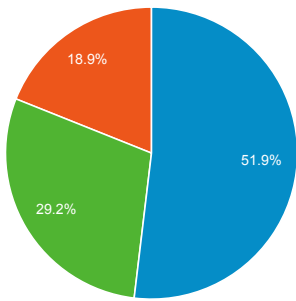

Nov 19, 2017 - Jan 18, 2018

/levicoffin/default.htm	Jan 19, 2018 - Mar 20, 2018	1,732	1.49
	Nov 19, 2017 - Jan 18, 2018	543	1.48
% Change		218.97%	0.49%
/employment/default.htm	Jan 19, 2018 - Mar 20, 2018	612	2.77
	Nov 19, 2017 - Jan 18, 2018	419	2.62
% Change		46.06%	5.72%
/facts/starr-piano.htm	Jan 19, 2018 - Mar 20, 2018	448	1.61
	Nov 19, 2017 - Jan 18, 2018	423	1.53
% Change		5.91%	4.75%
/news/obits/default.htm	Jan 19, 2018 - Mar 20, 2018	391	1.63
	Nov 19, 2017 - Jan 18, 2018	212	2.00
% Change		84.43%	-18.61%
/calendar/default.htm	Jan 19, 2018 - Mar 20, 2018	294	4.70
	Nov 19, 2017 - Jan 18, 2018	284	4.52
% Change		3.52%	4.05%
/maps/default.htm	Jan 19, 2018 - Mar 20, 2018	268	3.32
	Nov 19, 2017 - Jan 18, 2018	219	2.89
% Change		22.37%	14.76%
/socialservices/aa.htm	Jan 19, 2018 - Mar 20, 2018	245	1.19
	Nov 19, 2017 - Jan 18, 2018	280	1.19
% Change		-12.50%	0.21%

Nov 19, 2017 - Jan 18, 2018	4
% Change	200.00%
Gis	
Jan 19, 2018 - Mar 20, 2018	6
Nov 19, 2017 - Jan 18, 2018	4
% Change	50.00%
jobs	
Jan 19, 2018 - Mar 20, 2018	3
Nov 19, 2017 - Jan 18, 2018	3
% Change	0.00%
Aa	
Jan 19, 2018 - Mar 20, 2018	2
Nov 19, 2017 - Jan 18, 2018	0
% Change	100.00%
Addiction	
Jan 19, 2018 - Mar 20, 2018	2
Nov 19, 2017 - Jan 18, 2018	0
% Change	100.00%
cache:zD1AJI4J:www.waynet.org/howto/computers/cut-copy-paste.htm	
Jan 19, 2018 - Mar 20, 2018	2
Nov 19, 2017 - Jan 18, 2018	0
% Change	100.00%
captain jonathan walker	
Jan 19, 2018 - Mar 20, 2018	2
Nov 19, 2017 - Jan 18, 2018	0
% Change	100.00%
Court records	
Jan 19, 2018 - Mar 20, 2018	2
Nov 19, 2017 - Jan 18, 2018	0
% Change	100.00%
Mcguire mansion	
Jan 19, 2018 - Mar 20, 2018	2
Nov 19, 2017 - Jan 18, 2018	0
% Change	100.00%
meltdown	
Jan 19, 2018 - Mar 20, 2018	2
Nov 19, 2017 - Jan 18, 2018	0
% Change	100.00%