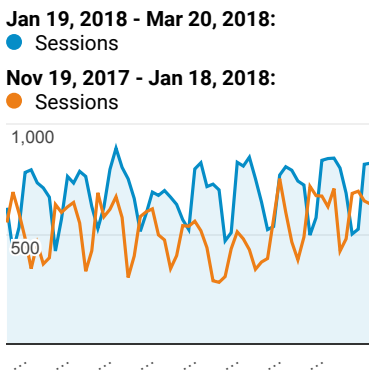

# My Dashboard

Jan 19, 2018 - Mar 20, 2018  
Compare to: Nov 19, 2017 - Jan 18, 2018

All Users  
+0.00% Sessions

## Pages/Visit

## Daily Visits