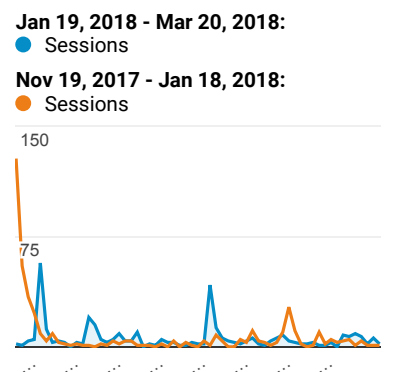

Social Referral

Total Unique Searches by Search T...

Search Term	Total Unique Searches
Jobs	
Jan 19, 2018 - Mar 20, 2018	12