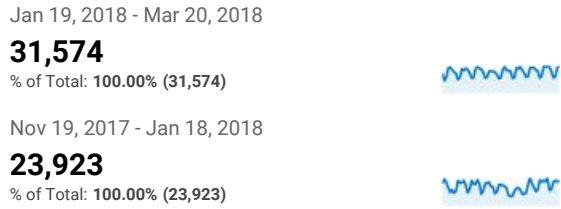

Unique Visitors