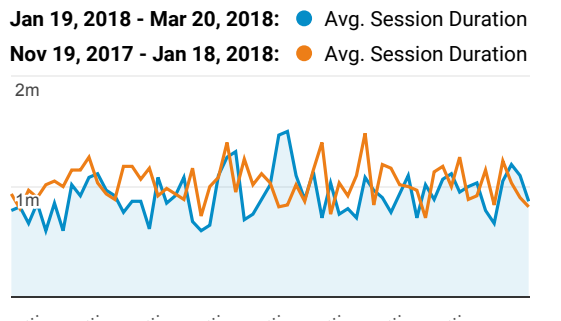

Avg. Time on Site