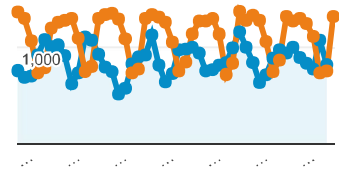

## Pageviews

Jan 20, 2017 - Mar 7, 2017

**61,322**

% of Total: 100.00% (61,322)

Jan 20, 2016 - Mar 7, 2016

**80,430**

% of Total: 100.00% (80,430)

## Daily Visits

Jan 20, 2017 - Mar 7, 2017:

● Sessions

Jan 20, 2016 - Mar 7, 2016:

● Sessions

2,000

## Avg. Time on Site

Jan 20, 2017 - Mar 7, 2017

**00:00:59**

Avg for View: 00:00:59 (0.00%)

Jan 20, 2016 - Mar 7, 2016

**00:01:00**

Avg for View: 00:01:00 (0.00%)

## Avg. Time on Site

Jan 20, 2017 - Mar 7, 2017: ● Avg. Session Duration

Jan 20, 2016 - Mar 7, 2016: ● Avg. Session Duration