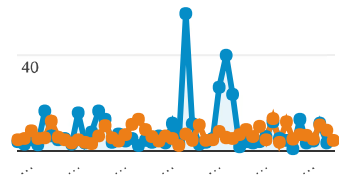

## Avg. Time on Site

Jan 20, 2017 - Mar 7, 2017: ● Avg. Session Duration

Jan 20, 2016 - Mar 7, 2016: ● Avg. Session Duration

## Avg. Page Load Time (sec)

Jan 20, 2017 - Mar 7, 2017:

● Avg. Page Load Time (sec)

Jan 20, 2016 - Mar 7, 2016:

● Avg. Page Load Time (sec)

80

## Mobile Visits

Mobile (Including Tablet)	Sessions	Pageviews
No		
Jan 20, 2017 - Mar 7, 2017	29,467	44,735
Jan 20, 2016 - Mar 7, 2016	39,304	59,691
<b>% Change</b>	<b>-25.03%</b>	<b>-25.06%</b>
Yes		
Jan 20, 2017 - Mar 7, 2017	11,259	16,587
Jan 20, 2016 - Mar 7, 2016	14,023	20,739
<b>% Change</b>	<b>-19.71%</b>	<b>-20.02%</b>