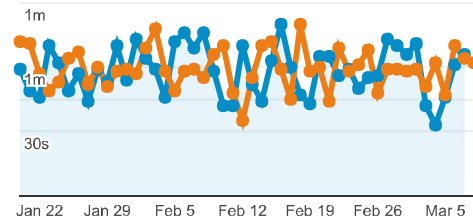

## Pageviews

Jan 20, 2017 - Mar 7, 2017

**61,322**

% of Total: 100.00% (61,322)

Jan 20, 2016 - Mar 7, 2016

**80,430**

% of Total: 100.00% (80,430)

## Daily Visits

Jan 20, 2017 - Mar 7, 2017:

● Sessions

Jan 20, 2016 - Mar 7, 2016:

● Sessions

2,000

## Avg. Time on Site

Jan 20, 2017 - Mar 7, 2017

**00:00:59**

Avg for View: 00:00:59 (0.00%)

Jan 20, 2016 - Mar 7, 2016

**00:01:00**

Avg for View: 00:01:00 (0.00%)

## Avg. Time on Site

Jan 20, 2017 - Mar 7, 2017: ● Avg. Session Duration

Jan 20, 2016 - Mar 7, 2016: ● Avg. Session Duration