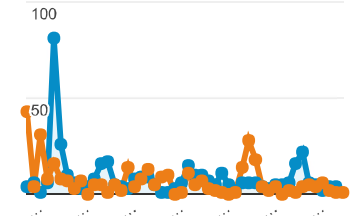

## Mobile Visits

Mobile (Including Tablet)	Sessions	Pageviews
No		
Jan 20, 2017 - Mar 7, 2017	29,467	44,735
Jan 20, 2016 - Mar 7, 2016	39,304	59,691
<b>% Change</b>	<b>-25.03%</b>	<b>-25.06%</b>
Yes		
Jan 20, 2017 - Mar 7, 2017	11,259	16,587
Jan 20, 2016 - Mar 7, 2016	14,023	20,739
<b>% Change</b>	<b>-19.71%</b>	<b>-20.02%</b>

## Social Referral

Jan 20, 2017 - Mar 7, 2017:

● Sessions

Jan 20, 2016 - Mar 7, 2016:

● Sessions

### Traffic Types

■ organic 
 ■ referral 
 ■ direct 
 ■ social

Jan 20, 2017 - Mar 7, 2017

Jan 20, 2016 - Mar 7, 2016