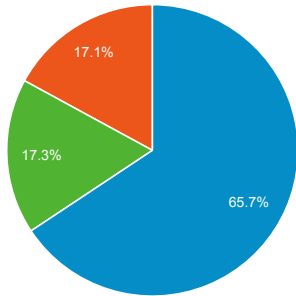

Nov 18, 2016 - Jan 18, 2017	6
-----------------------------	---

Traffic Types

■ organic
 ■ referral
 ■ direct
 ■ Chat

Nov 18, 2016 - Jan 18, 2017

Sep 17, 2016 - Nov 17, 2016

Sep 17, 2016 - Nov 17, 2016	8,376	2.31	Sep 17, 2016 - Nov 17, 2016	3
% Change	-33.39%	6.81%	% Change	100.00%
/levicoffin/default.htm			levi coffin	
Nov 18, 2016 - Jan 18, 2017	1,312	1.44	Nov 18, 2016 - Jan 18, 2017	5
Sep 17, 2016 - Nov 17, 2016	1,461	1.47	Sep 17, 2016 - Nov 17, 2016	7
% Change	-10.20%	-1.53%	% Change	-28.57%
/employment/default.htm			Employment	
Nov 18, 2016 - Jan 18, 2017	859	2.63	Nov 18, 2016 - Jan 18, 2017	4
Sep 17, 2016 - Nov 17, 2016	954	2.81	Sep 17, 2016 - Nov 17, 2016	3
% Change	-9.96%	-6.62%	% Change	33.33%
/facts/starr-piano.htm			Gis	
Nov 18, 2016 - Jan 18, 2017	601	1.75	Nov 18, 2016 - Jan 18, 2017	4
Sep 17, 2016 - Nov 17, 2016	547	1.73	Sep 17, 2016 - Nov 17, 2016	7
% Change	9.87%	1.30%	% Change	-42.86%
/howto/home_garden/window-cleaning.htm			Jobs	
Nov 18, 2016 - Jan 18, 2017	565	1.07	Nov 18, 2016 - Jan 18, 2017	4
Sep 17, 2016 - Nov 17, 2016	1,176	1.07	Sep 17, 2016 - Nov 17, 2016	9
% Change	-51.96%	0.19%	% Change	-55.56%
/weather/default.htm			underground railroad	
Nov 18, 2016 - Jan 18, 2017	447	1.47	Nov 18, 2016 - Jan 18, 2017	4
Sep 17, 2016 - Nov 17, 2016	37	1.46	Sep 17, 2016 - Nov 17, 2016	1
% Change	1,108.11%	1.01%	% Change	300.00%
/socialservices/aa.htm			Aa	
Nov 18, 2016 - Jan 18, 2017	432	1.25	Nov 18, 2016 - Jan 18, 2017	3
Sep 17, 2016 - Nov 17, 2016	395	1.30	Sep 17, 2016 - Nov 17, 2016	0
% Change	9.37%	-4.13%	% Change	100.00%
/news/default.htm			cache:http://www.waynet.org/howto/computers/cut-copy-paste.htm	
Nov 18, 2016 - Jan 18, 2017	426	1.41	Nov 18, 2016 - Jan 18, 2017	3
Sep 17, 2016 - Nov 17, 2016	521	1.59	Sep 17, 2016 - Nov 17, 2016	2
% Change	-18.23%	-11.42%	% Change	50.00%
			Fair	
			Nov 18, 2016 - Jan 18, 2017	3
			Sep 17, 2016 - Nov 17, 2016	0
			% Change	100.00%
			gis	
			Nov 18, 2016 - Jan 18, 2017	3
			Sep 17, 2016 - Nov 17, 2016	3