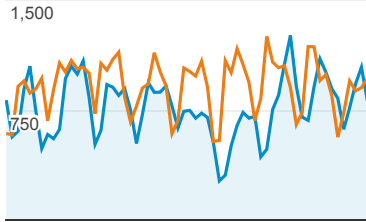

1.52

Avg for View: 1.52 (0.00%)

Unique Visitors

Nov 18, 2016 - Jan 18, 2017

35,237

% of Total: 100.00% (35,237)

Sep 17, 2016 - Nov 17, 2016

42,644

% of Total: 100.00% (42,644)

Pageviews

Nov 18, 2016 - Jan 18, 2017

71,045

% of Total: 100.00% (71,045)

Sep 17, 2016 - Nov 17, 2016

86,392

% of Total: 100.00% (86,392)

Daily Visits

Nov 18, 2016 - Jan 18, 2017:

● Sessions

Sep 17, 2016 - Nov 17, 2016:

● Sessions

Avg. Time on Site

Nov 18, 2016 - Jan 18, 2017

00:00:56

Avg for View: 00:00:56 (0.00%)

Sep 17, 2016 - Nov 17, 2016

00:00:56

Avg for View: 00:00:56 (0.00%)

Avg. Time on Site

Nov 18, 2016 - Jan 18, 2017: ● Avg. Session Duration

Sep 17, 2016 - Nov 17, 2016: ● Avg. Session Duration