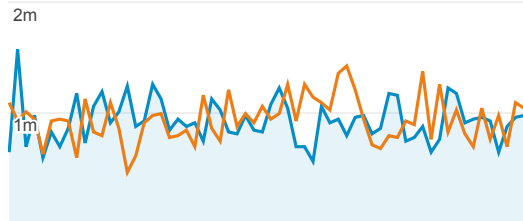

Daily Visits

Nov 18, 2016 - Jan 18, 2017:

● Sessions

Sep 17, 2016 - Nov 17, 2016:

● Sessions

Avg. Time on Site

Nov 18, 2016 - Jan 18, 2017

00:00:56

Avg for View: 00:00:56 (0.00%)

Sep 17, 2016 - Nov 17, 2016

00:00:56

Avg for View: 00:00:56 (0.00%)

Avg. Time on Site

Nov 18, 2016 - Jan 18, 2017: ● Avg. Session Duration

Sep 17, 2016 - Nov 17, 2016: ● Avg. Session Duration

Mobile Visits

Mobile (Including Tablet)	Sessions	Pageviews
---------------------------	----------	-----------

No

Nov 18, 2016 - Jan 18, 2017	33,785	50,629
-----------------------------	--------	--------

Sep 17, 2016 - Nov 17, 2016	39,432	60,360
-----------------------------	--------	--------