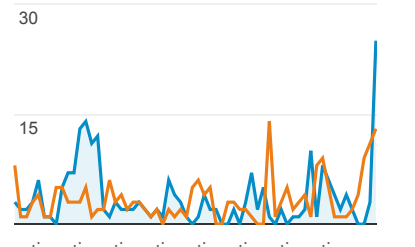

Landing Page	Sessions	Pages / Session
/howto/computers/cut-copy-paste.htm		
Nov 18, 2016 - Jan 18, 2017	21,535	1.04
Sep 17, 2016 - Nov 17, 2016	24,873	1.04
% Change	-13.42%	0.02%
/cgi-bin/calendar.pl?calendar=default&style=List		
Nov 18, 2016 - Jan 18, 2017	6,184	1.17
Sep 17, 2016 - Nov 17, 2016	6,430	1.16
% Change	-3.83%	1.13%
/default.htm		
Nov 18, 2016 - Jan 18, 2017	5,579	2.47

Social Referral

Nov 18, 2016 - Jan 18, 2017:

● Sessions

Sep 17, 2016 - Nov 17, 2016:

● Sessions

Total Unique Searches by Search Term

Search Term	Total Unique Searches
-------------	-----------------------

jobs