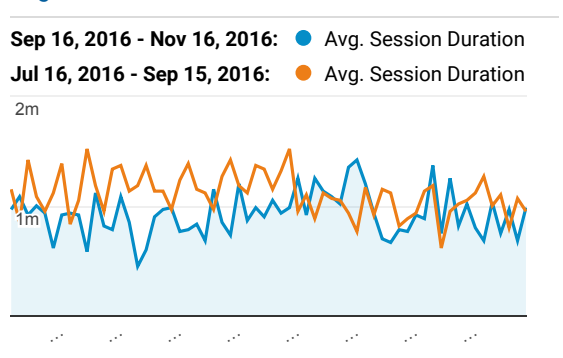

Avg. Time on Site

Visits and Pages/Visit by Landing Page

Landing Page	Sessions	Pages / Session
/howto/computers/cut-copy-paste.htm		
Sep 16, 2016 - Nov 16, 2016	24,741	1.04
Jul 16, 2016 - Sep 15, 2016	23,702	1.04
% Change	4.38%	0.08%
/default.htm		
Sep 16, 2016 - Nov 16, 2016	8,378	2.29
Jul 16, 2016 - Sep 15, 2016	6,438	2.58
% Change	30.13%	-10.92%
/cgi-bin/calendar.pl?calendar=default&style=List		
Sep 16, 2016 - Nov 16, 2016	6,274	1.15