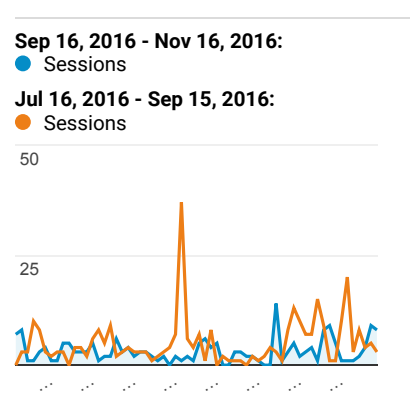

Avg. Page Load Time (sec)

Avg. Time on Site

Visits and Pages/Visit by Landing Page

Landing Page	Sessions	Pages / Session
/howto/computers/cut-copy-paste.htm		
Sep 16, 2016 - Nov 16, 2016	24,741	1.04
Jul 16, 2016 - Sep 15, 2016	23,702	1.04
% Change	4.38%	0.08%
/default.htm		
Sep 16, 2016 - Nov 16, 2016	8,378	2.29
Jul 16, 2016 - Sep 15, 2016	6,438	2.58
% Change	30.13%	-10.92%
/cgi-bin/calendar.pl?calendar=default&style=List		
Sep 16, 2016 - Nov 16, 2016	6,274	1.15

Social Referral

Total Unique Searches by Search T...

Search Term	Total Unique Searches
Trick or treat	
Sep 16, 2016 - Nov 16, 2016	33

Traffic Types

■ organic
 ■ direct
 ■ referral
 ■ sem

Sep 16, 2016 - Nov 16, 2016