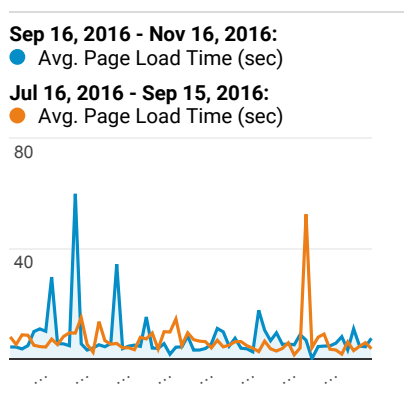

Avg. Page Load Time (sec)