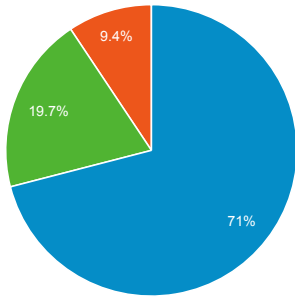

Social Referral

Total Unique Searches by Search T...

Search Term	Total Unique Searches
Trick or treat	
Sep 16, 2016 - Nov 16, 2016	33

Traffic Types

■ organic
 ■ direct
 ■ referral
 ■ sem

Sep 16, 2016 - Nov 16, 2016

Jul 16, 2016 - Sep 15, 2016

Jul 16, 2016 - Sep 15, 2016	308	1.41
% Change	1,937.01%	-18.23%
/levicoffin/default.htm		
Sep 16, 2016 - Nov 16, 2016	1,422	1.48
Jul 16, 2016 - Sep 15, 2016	1,084	1.63
% Change	31.18%	-9.55%
/howto/home_garden/window-cleaning.htm		
Sep 16, 2016 - Nov 16, 2016	1,176	1.07
Jul 16, 2016 - Sep 15, 2016	1,065	1.09
% Change	10.42%	-2.20%
/employment/default.htm		
Sep 16, 2016 - Nov 16, 2016	943	2.80
Jul 16, 2016 - Sep 15, 2016	1,128	2.92
% Change	-16.40%	-4.03%
/facts/starr-piano.htm		
Sep 16, 2016 - Nov 16, 2016	548	1.74
Jul 16, 2016 - Sep 15, 2016	678	1.76
% Change	-19.17%	-1.10%
/news/default.htm		
Sep 16, 2016 - Nov 16, 2016	518	1.58
Jul 16, 2016 - Sep 15, 2016	460	1.64
% Change	12.61%	-4.15%
/calendar/default.htm		
Sep 16, 2016 - Nov 16, 2016	497	3.82
Jul 16, 2016 - Sep 15, 2016	377	4.56
% Change	31.83%	-16.25%
/government/default.htm		
Sep 16, 2016 - Nov 16, 2016	429	1.59
Jul 16, 2016 - Sep 15, 2016	273	1.70
% Change	57.14%	-6.40%