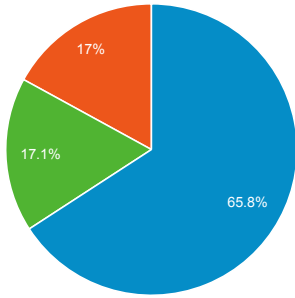

Social Referral

Total Unique Searches by Search T...

Search Term	Total Unique Searches
Trick or treat	
Sep 16, 2016 - Nov 16, 2016	33

Traffic Types

■ organic
 ■ direct
 ■ referral
 ■ sem

Sep 16, 2016 - Nov 16, 2016

Jul 16, 2016 - Sep 15, 2016

Jul 16, 2016 - Sep 15, 2016	308	1.41
% Change	1,937.01%	-18.23%
/levicoffin/default.htm		
Sep 16, 2016 - Nov 16, 2016	1,422	1.48
Jul 16, 2016 - Sep 15, 2016	1,084	1.63
% Change	31.18%	-9.55%
/howto/home_garden/window-cleaning.htm		
Sep 16, 2016 - Nov 16, 2016	1,176	1.07
Jul 16, 2016 - Sep 15, 2016	1,065	1.09
% Change	10.42%	-2.20%
/employment/default.htm		
Sep 16, 2016 - Nov 16, 2016	943	2.80
Jul 16, 2016 - Sep 15, 2016	1,128	2.92
% Change	-16.40%	-4.03%
/facts/starr-piano.htm		
Sep 16, 2016 - Nov 16, 2016	548	1.74
Jul 16, 2016 - Sep 15, 2016	678	1.76
% Change	-19.17%	-1.10%
/news/default.htm		
Sep 16, 2016 - Nov 16, 2016	518	1.58
Jul 16, 2016 - Sep 15, 2016	460	1.64
% Change	12.61%	-4.15%
/calendar/default.htm		
Sep 16, 2016 - Nov 16, 2016	497	3.82
Jul 16, 2016 - Sep 15, 2016	377	4.56
% Change	31.83%	-16.25%
/government/default.htm		
Sep 16, 2016 - Nov 16, 2016	429	1.59
Jul 16, 2016 - Sep 15, 2016	273	1.70
% Change	57.14%	-6.40%