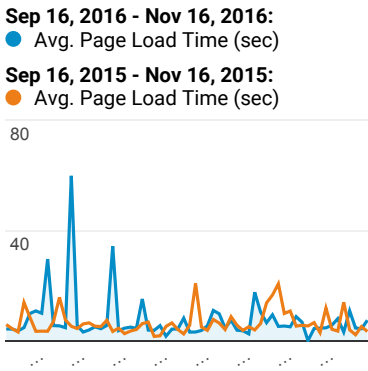

Avg. Page Load Time (sec)