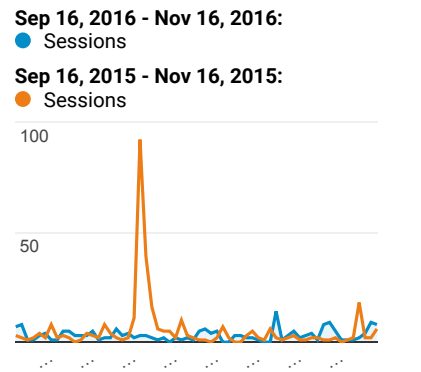

Avg. Page Load Time (sec)

Avg. Time on Site

Visits and Pages/Visit by Landing Page

Landing Page	Sessions	Pages / Session
/howto/computers/cut-copy-paste.htm		
Sep 16, 2016 - Nov 16, 2016	24,743	1.04
Sep 16, 2015 - Nov 16, 2015	34,123	1.05
% Change	-27.49%	-0.84%
/default.htm		
Sep 16, 2016 - Nov 16, 2016	8,378	2.29
Sep 16, 2015 - Nov 16, 2015	10,195	2.30
% Change	-17.82%	-0.43%
/cgi-bin/calendar.pl?calendar=default&style=List		
Sep 16, 2016 - Nov 16, 2016	6,274	1.15

Social Referral

Total Unique Searches by Search Term

Search Term	Total Unique Searches
Trick or treat	
Sep 16, 2016 - Nov 16, 2016	33

Traffic Types

organic direct referral

Sep 16, 2016 - Nov 16, 2016

Sep 16, 2015 - Nov 16, 2015