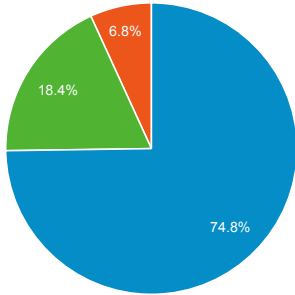

Social Referral

Total Unique Searches by Search Term

Search Term	Total Unique Searches
Trick or treat	
Sep 16, 2016 - Nov 16, 2016	33

Traffic Types

organic direct referral

Sep 16, 2016 - Nov 16, 2016

Sep 16, 2015 - Nov 16, 2015