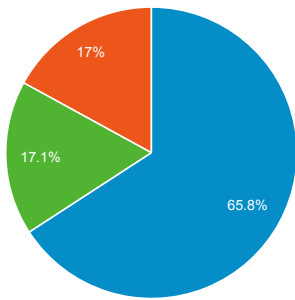

Social Referral

Total Unique Searches by Search Term

Search Term	Total Unique Searches
Trick or treat	
Sep 16, 2016 - Nov 16, 2016	33

Traffic Types

organic direct referral

Sep 16, 2016 - Nov 16, 2016

Sep 16, 2015 - Nov 16, 2015