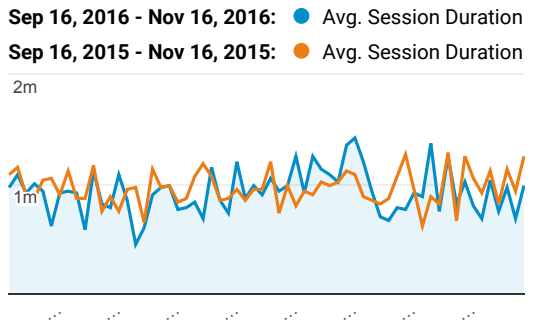

Avg. Time on Site

Visits and Pages/Visit by Landing Page

Landing Page	Sessions	Pages / Session
/howto/computers/cut-copy-paste.htm		
Sep 16, 2016 - Nov 16, 2016	24,743	1.04
Sep 16, 2015 - Nov 16, 2015	34,123	1.05
% Change	-27.49%	-0.84%
/default.htm		
Sep 16, 2016 - Nov 16, 2016	8,378	2.29
Sep 16, 2015 - Nov 16, 2015	10,195	2.30
% Change	-17.82%	-0.43%
/cgi-bin/calendar.pl?calendar=default&style=List		
Sep 16, 2016 - Nov 16, 2016	6,274	1.15