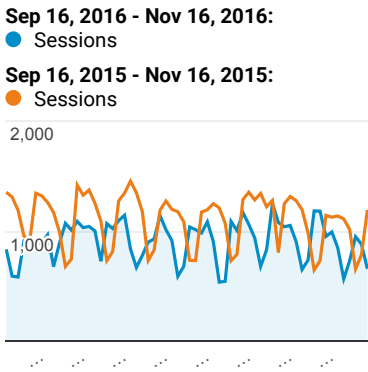

My Dashboard

Sep 16, 2016 - Nov 16, 2016
Compare to: Sep 16, 2015 - Nov 16, 2015

All Users
+0.00% Sessions

Pages/Visit

Unique Visitors

Pageviews

Daily Visits

Avg. Time on Site

Mobile Visits

Mobile (Including Tablet)	Sessions	Pageviews
No		
Sep 16, 2016 - Nov 16, 2016	39,095	59,712
Sep 16, 2015 - Nov 16, 2015	49,069	75,820
% Change	-20.33%	-21.25%
Yes		
Sep 16, 2016 - Nov 16, 2016	17,263	26,005
Sep 16, 2015 - Nov 16, 2015	19,191	30,107
% Change	-10.05%	-13.62%