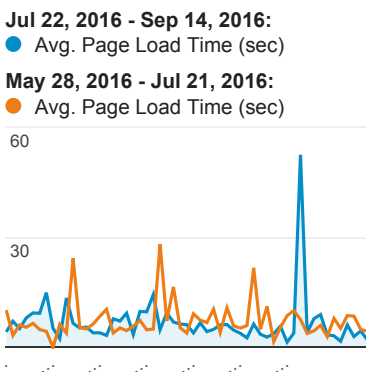

Avg. Page Load Time (sec)