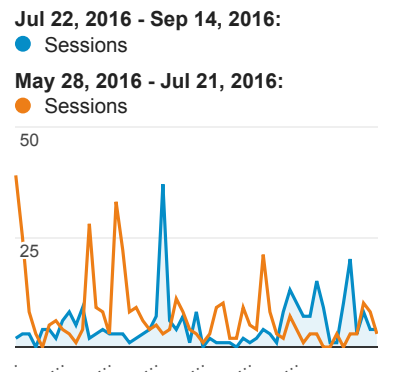

Avg. Page Load Time (sec)

Avg. Time on Site

Visits and Pages/Visit by Landing Page

Landing Page	Sessions	Pages / Session
/howto/computers/cut-copy-paste.htm		
Jul 22, 2016 - Sep 14, 2016	20,661	1.04
May 28, 2016 - Jul 21, 2016	20,691	1.03
% Change	-0.14%	0.33%
/default.htm		
Jul 22, 2016 - Sep 14, 2016	5,607	2.60
May 28, 2016 - Jul 21, 2016	6,453	2.41
% Change		

Social Referral

Total Unique Searches by Search T...

Search Term	Total Unique Searches
Gis	

Jul 22, 2016 - Sep 14, 2016	3
May 28, 2016 - Jul 21, 2016	0
% Change	100.00%

© 2016 Google