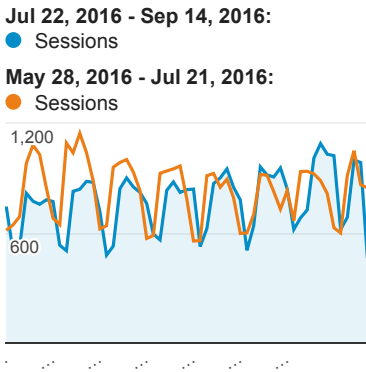

My Dashboard

Jul 22, 2016 - Sep 14, 2016
Compare to: May 28, 2016 - Jul 21, 2016

All Users
+0.00% Sessions

Pages/Visit

Unique Visitors

Pageviews

Daily Visits

Avg. Time on Site

Mobile Visits

Mobile (Including Tablet)	Sessions	Pageviews
No		
Jul 22, 2016 - Sep 14, 2016	29,333	47,722
May 28, 2016 - Jul 21, 2016	30,507	48,680
% Change	-3.85%	-1.97%
Yes		
Jul 22, 2016 - Sep 14, 2016	13,301	21,221
May 28, 2016 - Jul 21, 2016	15,334	23,638
% Change	-13.26%	-10.23%