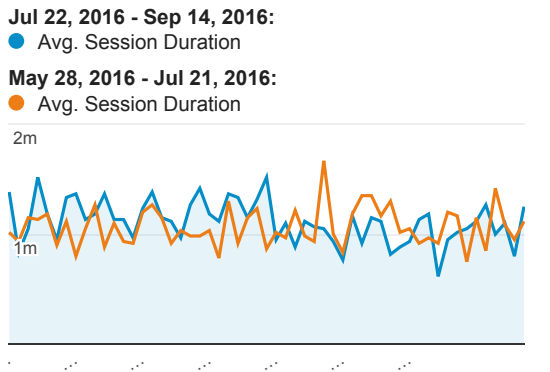

Avg. Time on Site

Visits and Pages/Visit by Landing Page

Landing Page	Sessions	Pages / Session
/howto/computers/cut-copy-paste.htm		
Jul 22, 2016 - Sep 14, 2016	20,661	1.04
May 28, 2016 - Jul 21, 2016	20,691	1.03
% Change	-0.14%	0.33%
/default.htm		
Jul 22, 2016 - Sep 14, 2016	5,607	2.60
May 28, 2016 - Jul 21, 2016	6,453	2.41
% Change