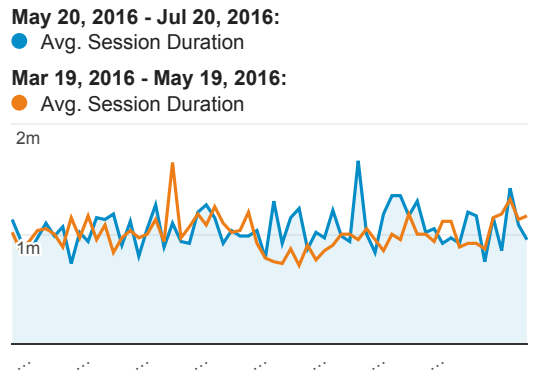

My Dashboard

May 20, 2016 - Jul 20, 2016
Compare to: Mar 19, 2016 - May 19, 2016

All Users
+0.00% Sessions

Pages/Visit

Daily Visits

Avg. Page Load Time (sec)

Unique Visitors

Avg. Time on Site

Avg. Time on Site

Visits and Pages/Visit by Landing Page

Landing Page	Sessions	Pages / Session
/howto/computers/cut-copy-paste.htm		
May 20, 2016 - Jul 20, 2016	23,795	1.04
Mar 19, 2016 - May 19, 2016	31,148	1.04
% Change	-23.61%	-0.02%
/default.htm		
May 20, 2016 - Jul 20, 2016	7,304	2.40
Mar 19, 2016 - May 19, 2016	8,457	2.29
% Change		

Pageviews

Mobile Visits

Mobile (Including Tablet)	Sessions	Pageviews
No		
May 20, 2016 - Jul 20, 2016	34,964	55,695
Mar 19, 2016 - May 19, 2016	45,364	69,424
% Change	-22.93%	-19.78%
Yes		
May 20, 2016 - Jul 20, 2016	17,273	26,671
Mar 19, 2016 - May 19, 2016	18,894	28,372
% Change	-8.58%	-6.00%