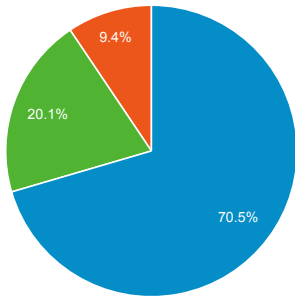

Social Referral

Total Unique Searches by Search T...

Search Term	Total Unique Searches
Fireworks	

Traffic Types

■ organic ■ direct ■ referral

May 20, 2016 - Jul 20, 2016

Mar 19, 2016 - May 19, 2016

/howto/home_garden/window-cleaning.htm	May 20, 2016 - Jul 20, 2016	1,374	1.08	-13.63%	4.83%	May 20, 2016 - Jul 20, 2016	11
	Mar 19, 2016 - May 19, 2016	1,280	1.08			Mar 19, 2016 - May 19, 2016	0
% Change				7.34%	-0.37%	% Change	100.00%
/levicoffin/default.htm	May 20, 2016 - Jul 20, 2016	1,255	1.62			Jobs	8
	Mar 19, 2016 - May 19, 2016	4,078	1.45			Mar 19, 2016 - May 19, 2016	1
% Change				-69.23%	11.77%	% Change	700.00%
/employment/default.htm	May 20, 2016 - Jul 20, 2016	1,198	2.66			fireworks	6
	Mar 19, 2016 - May 19, 2016	1,196	2.83			Mar 19, 2016 - May 19, 2016	0
% Change				0.17%	-5.87%	% Change	100.00%
/facts/starr-piano.htm	May 20, 2016 - Jul 20, 2016	711	1.69			Museums	6
	Mar 19, 2016 - May 19, 2016	726	1.82			May 20, 2016 - Jul 20, 2016	6
% Change				-2.07%	-6.72%	% Change	100.00%
/news/default.htm	May 20, 2016 - Jul 20, 2016	609	1.70			animal shelter	4
	Mar 19, 2016 - May 19, 2016	654	1.72			Mar 19, 2016 - May 19, 2016	3
% Change				-6.88%	-0.93%	% Change	33.33%
/calendar/default.htm	May 20, 2016 - Jul 20, 2016	488	3.81			Employment	4
	Mar 19, 2016 - May 19, 2016	311	4.89			May 20, 2016 - Jul 20, 2016	3
% Change				56.91%	-22.24%	% Change	33.33%
/socialservices/aa.htm	May 20, 2016 - Jul 20, 2016	398	1.18			gis	4
	Mar 19, 2016 - May 19, 2016	316	1.24			Mar 19, 2016 - May 19, 2016	16
% Change				25.95%	-4.84%	% Change	-75.00%
/arts/museums.htm	May 20, 2016 - Jul 20, 2016	395	2.62			jobs	4
	Mar 19, 2016 - May 19, 2016	402	2.45			May 20, 2016 - Jul 20, 2016	5
% Change				-1.74%	6.95%	% Change	-20.00%
	May 20, 2016 - Jul 20, 2016					Wayne county fair	4
	Mar 19, 2016 - May 19, 2016					Mar 19, 2016 - May 19, 2016	0
% Change						% Change	100.00%
	257256						
	May 20, 2016 - Jul 20, 2016						