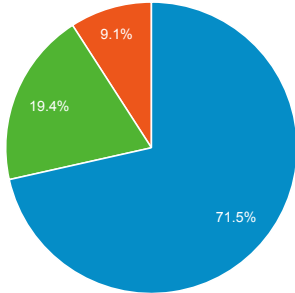

Social Referral

Total Unique Searches by Search T...

Search Term	Total Unique Searches
Fireworks	

Traffic Types

■ organic ■ direct ■ referral

May 20, 2016 - Jul 20, 2016

Mar 19, 2016 - May 19, 2016

/howto/home_garden/window-cleaning.htm	May 20, 2016 - Jul 20, 2016	1,374	1.08	-13.63%	4.83%	May 20, 2016 - Jul 20, 2016	11
	Mar 19, 2016 - May 19, 2016	1,280	1.08			Mar 19, 2016 - May 19, 2016	0
% Change				7.34%	-0.37%	% Change	100.00%
/levicoffin/default.htm	May 20, 2016 - Jul 20, 2016	1,255	1.62			Jobs	8
	Mar 19, 2016 - May 19, 2016	4,078	1.45			Mar 19, 2016 - May 19, 2016	1
% Change				-69.23%	11.77%	% Change	700.00%
/employment/default.htm	May 20, 2016 - Jul 20, 2016	1,198	2.66			fireworks	6
	Mar 19, 2016 - May 19, 2016	1,196	2.83			Mar 19, 2016 - May 19, 2016	0
% Change				0.17%	-5.87%	% Change	100.00%
/facts/starr-piano.htm	May 20, 2016 - Jul 20, 2016	711	1.69			Museums	6
	Mar 19, 2016 - May 19, 2016	726	1.82			May 20, 2016 - Jul 20, 2016	6
% Change				-2.07%	-6.72%	% Change	100.00%
/news/default.htm	May 20, 2016 - Jul 20, 2016	609	1.70			animal shelter	4
	Mar 19, 2016 - May 19, 2016	654	1.72			Mar 19, 2016 - May 19, 2016	3
% Change				-6.88%	-0.93%	% Change	33.33%
/calendar/default.htm	May 20, 2016 - Jul 20, 2016	488	3.81			Employment	4
	Mar 19, 2016 - May 19, 2016	311	4.89			May 20, 2016 - Jul 20, 2016	3
% Change				56.91%	-22.24%	% Change	33.33%
/socialservices/aa.htm	May 20, 2016 - Jul 20, 2016	398	1.18			gis	4
	Mar 19, 2016 - May 19, 2016	316	1.24			Mar 19, 2016 - May 19, 2016	16
% Change				25.95%	-4.84%	% Change	-75.00%
/arts/museums.htm	May 20, 2016 - Jul 20, 2016	395	2.62			jobs	4
	Mar 19, 2016 - May 19, 2016	402	2.45			May 20, 2016 - Jul 20, 2016	5
% Change				-1.74%	6.95%	% Change	-20.00%
	May 20, 2016 - Jul 20, 2016					Wayne county fair	4
	Mar 19, 2016 - May 19, 2016					Mar 19, 2016 - May 19, 2016	0
% Change						% Change	100.00%
	257256						
	May 20, 2016 - Jul 20, 2016						