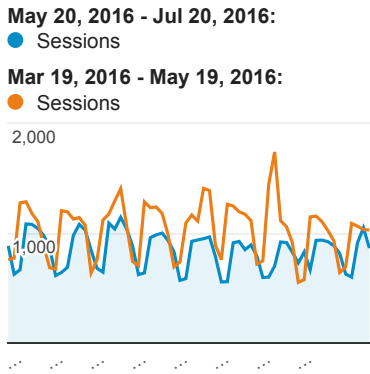

My Dashboard

May 20, 2016 - Jul 20, 2016
Compare to: Mar 19, 2016 - May 19, 2016

All Users
+0.00% Sessions

Pages/Visit

Daily Visits

Avg. Page Load Time (sec)

Unique Visitors

Avg. Time on Site

Avg. Time on Site

Visits and Pages/Visit by Landing Page

Landing Page	Sessions	Pages / Session
/howto/computers/cut-copy-paste.htm		
May 20, 2016 - Jul 20, 2016	23,795	1.04
Mar 19, 2016 - May 19, 2016	31,148	1.04
% Change	-23.61%	-0.02%
/default.htm		
May 20, 2016 - Jul 20, 2016	7,304	2.40
Mar 19, 2016 - May 19, 2016	8,457	2.29
% Change		

Pageviews

Mobile Visits

Mobile (Including Tablet)	Sessions	Pageviews
No		
May 20, 2016 - Jul 20, 2016	34,964	55,695
Mar 19, 2016 - May 19, 2016	45,364	69,424
% Change	-22.93%	-19.78%
Yes		
May 20, 2016 - Jul 20, 2016	17,273	26,671
Mar 19, 2016 - May 19, 2016	18,894	28,372
% Change	-8.58%	-6.00%