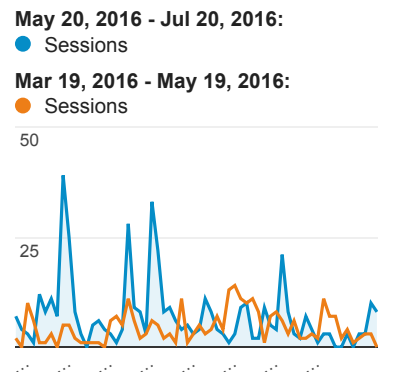

Social Referral

Total Unique Searches by Search T...

Search Term	Total Unique Searches
Fireworks