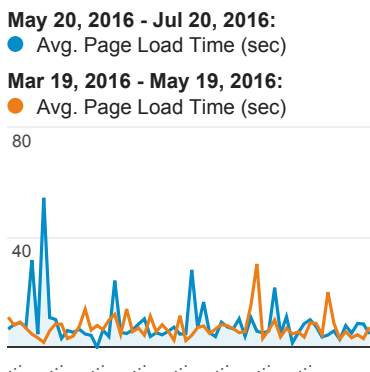

Avg. Page Load Time (sec)