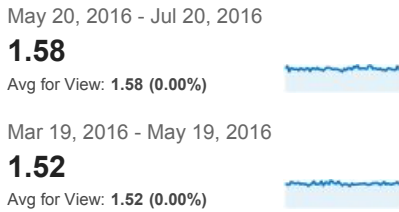

My Dashboard

May 20, 2016 - Jul 20, 2016
Compare to: Mar 19, 2016 - May 19, 2016

All Users
+0.00% Sessions

Pages/Visit

Daily Visits

Avg. Page Load Time (sec)

Unique Visitors

Avg. Time on Site