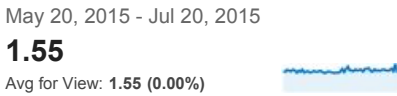

My Dashboard

May 20, 2016 - Jul 20, 2016

Compare to: May 20, 2015 - Jul 20, 2015

All Users
+0.00% Sessions

Pages/Visit

Unique Visitors

Pageviews

Daily Visits

May 20, 2016 - Jul 20, 2016:

● Sessions

May 20, 2015 - Jul 20, 2015:

● Sessions

Avg. Time on Site

Avg. Time on Site

May 20, 2016 - Jul 20, 2016:

● Avg. Session Duration