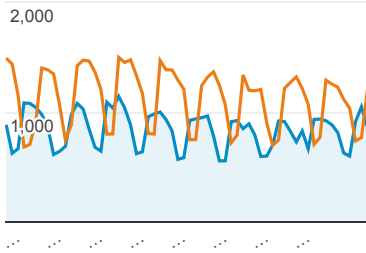

My Dashboard

May 20, 2016 - Jul 20, 2016

Compare to: May 20, 2015 - Jul 20, 2015

All Users
+0.00% Sessions

Pages/Visit

Unique Visitors

Pageviews

Daily Visits

May 20, 2016 - Jul 20, 2016:

● Sessions

May 20, 2015 - Jul 20, 2015:

● Sessions

Avg. Time on Site

Avg. Time on Site

May 20, 2016 - Jul 20, 2016:

● Avg. Session Duration