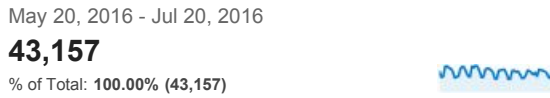

My Dashboard

May 20, 2016 - Jul 20, 2016

Compare to: May 20, 2015 - Jul 20, 2015

All Users
+0.00% Sessions

Pages/Visit

Unique Visitors

Pageviews

Daily Visits

May 20, 2016 - Jul 20, 2016:

● Sessions

May 20, 2015 - Jul 20, 2015:

● Sessions

Avg. Time on Site

Avg. Time on Site

May 20, 2016 - Jul 20, 2016:

● Avg. Session Duration