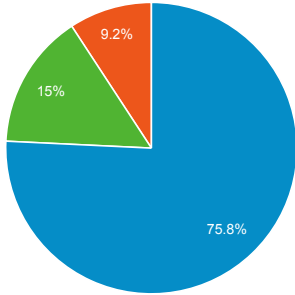

May 20, 2015 - Jul 20, 2015

/howto/home_garden/window-cleaning.htm

May 20, 2016 - Jul 20, 2016   1,374   1.08

May 20, 2015 - Jul 20, 2015   1,444   1.06

% Change   **-4.85%**   **1.26%**

/levicoffin/default.htm

May 20, 2016 - Jul 20, 2016   1,255   1.62

May 20, 2015 - Jul 20, 2015   1,616   1.62

% Change   **-22.34%**   **0.00%**

/employment/default.htm

May 20, 2016 - Jul 20, 2016   1,198   2.66

May 20, 2015 - Jul 20, 2015   1,369   2.80

% Change   **-12.49%**   **-4.91%**

/facts/starr-piano.htm

May 20, 2016 - Jul 20, 2016   711   1.69

May 20, 2015 - Jul 20, 2015   820   1.90

% Change   **-13.29%**   **-10.69%**

/news/default.htm

May 20, 2016 - Jul 20, 2016   609   1.70

May 20, 2015 - Jul 20, 2015   627   1.77

% Change   **-2.87%**   **-3.91%**

/calendar/default.htm

May 20, 2016 - Jul 20, 2016   488   3.81

May 20, 2015 - Jul 20, 2015   497   4.31

% Change   **-1.81%**   **-11.67%**

/socialservices/aa.htm

May 20, 2016 - Jul 20, 2016   398   1.18

May 20, 2015 - Jul 20, 2015   377   1.19

% Change   **5.57%**   **-0.19%**

/arts/museums.htm

May 20, 2016 - Jul 20, 2016   395   2.62

May 20, 2015 - Jul 20, 2015   426   2.40

% Change   **-7.28%**   **8.80%**

May 20, 2016 - Jul 20, 2016   6   11

May 20, 2015 - Jul 20, 2015   5   5

% Change   **120.00%**

Jobs

May 20, 2016 - Jul 20, 2016   8

May 20, 2015 - Jul 20, 2015   2

% Change   **300.00%**

fireworks

May 20, 2016 - Jul 20, 2016   6

May 20, 2015 - Jul 20, 2015   3

% Change   **100.00%**

Museums

May 20, 2016 - Jul 20, 2016   6

May 20, 2015 - Jul 20, 2015   0

% Change   **100.00%**

animal shelter

May 20, 2016 - Jul 20, 2016   4

May 20, 2015 - Jul 20, 2015   0

% Change   **100.00%**

Employment

May 20, 2016 - Jul 20, 2016   4

May 20, 2015 - Jul 20, 2015   1

% Change   **300.00%**

gis

May 20, 2016 - Jul 20, 2016   4

May 20, 2015 - Jul 20, 2015   0

% Change   **100.00%**

jobs

May 20, 2016 - Jul 20, 2016   4

May 20, 2015 - Jul 20, 2015   2

% Change   **100.00%**

Wayne county fair

May 20, 2016 - Jul 20, 2016   4

May 20, 2015 - Jul 20, 2015   2

% Change   **100.00%**

257256

May 20, 2016 - Jul 20, 2016