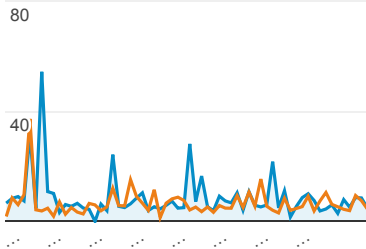

May 20, 2015 - Jul 20, 2015:

● Avg. Session Duration

Avg. Page Load Time (sec)

May 20, 2016 - Jul 20, 2016:

● Avg. Page Load Time (sec)

May 20, 2015 - Jul 20, 2015:

● Avg. Page Load Time (sec)

Mobile Visits

Mobile (Including Tablet)	Sessions	Pageviews
---------------------------	----------	-----------

No

May 20, 2016 - Jul 20, 2016	34,964	55,695
-----------------------------	--------	--------

May 20, 2015 - Jul 20, 2015	51,143	80,584
-----------------------------	--------	--------