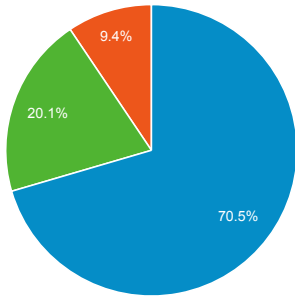

Traffic Types

■ organic   ■ direct   ■ referral
■ email   ■ feed   ■ midroll-ctx-s

May 20, 2016 - Jul 20, 2016