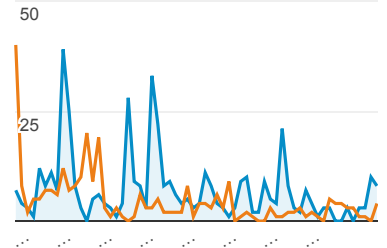

% Change	-31.63%	-30.89%
----------	---------	---------

Yes

May 20, 2016 - Jul 20, 2016	17,273	26,671
-----------------------------	--------	--------

May 20, 2015 - Jul 20, 2015	18,693	27,933
-----------------------------	--------	--------

% Change	-7.60%	-4.52%
----------	--------	--------

Social Referral

May 20, 2016 - Jul 20, 2016:

● Sessions

May 20, 2015 - Jul 20, 2015:

● Sessions

Visits and Pages/Visit by Landing Page

Landing Page	Sessions	Pages / Session
/howto/computers/cut-copy-paste.htm		
May 20, 2016 - Jul 20, 2016	23,795	1.04
May 20, 2015 - Jul 20, 2015	35,613	1.05
% Change	-33.18%	-1.18%
/default.htm		
May 20, 2016 - Jul 20, 2016	7,304	2.40
May 20, 2015 - Jul 20, 2015	9,072	2.37
% Change		