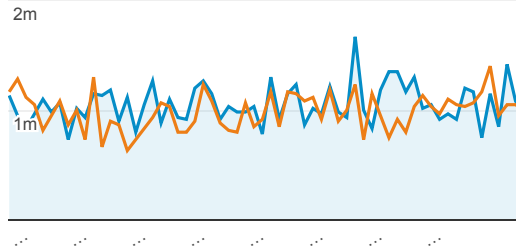

May 20, 2016 - Jul 20, 2016:

● Sessions

May 20, 2015 - Jul 20, 2015:

● Sessions

Avg. Time on Site

Avg. Time on Site

May 20, 2016 - Jul 20, 2016:

● Avg. Session Duration

May 20, 2015 - Jul 20, 2015:

● Avg. Session Duration

Avg. Page Load Time (sec)

May 20, 2016 - Jul 20, 2016:

● Avg. Page Load Time (sec)

May 20, 2015 - Jul 20, 2015:

● Avg. Page Load Time (sec)

Mobile Visits