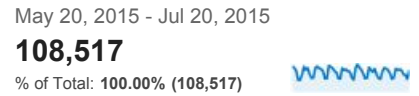

My Dashboard

May 20, 2016 - Jul 20, 2016

Compare to: May 20, 2015 - Jul 20, 2015

All Users
+0.00% Sessions

Pages/Visit

Unique Visitors

Pageviews

Daily Visits

May 20, 2016 - Jul 20, 2016:

● Sessions

May 20, 2015 - Jul 20, 2015:

● Sessions

Avg. Time on Site

Avg. Time on Site

May 20, 2016 - Jul 20, 2016:

● Avg. Session Duration