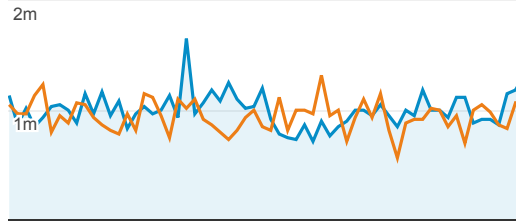

## Daily Visits

Mar 17, 2016 - May 17, 2016:

● Sessions

Mar 17, 2015 - May 17, 2015:

● Sessions

## Avg. Time on Site

Mar 17, 2016 - May 17, 2016

**00:01:00**

Avg for View: 00:01:00 (0.00%)

Mar 17, 2015 - May 17, 2015

**00:00:57**

Avg for View: 00:00:57 (0.00%)

## Avg. Time on Site

Mar 17, 2016 - May 17, 2016:

● Avg. Session Duration

Mar 17, 2015 - May 17, 2015:

● Avg. Session Duration