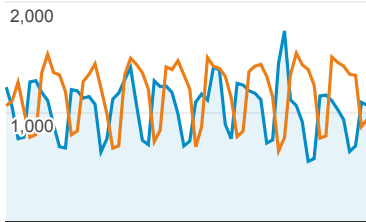

## Unique Visitors

Mar 17, 2016 - May 17, 2016

**54,557**

% of Total: 100.00% (54,557)

Mar 17, 2015 - May 17, 2015

**61,229**

% of Total: 100.00% (61,229)

## Pageviews

Mar 17, 2016 - May 17, 2016

**98,165**

% of Total: 100.00% (98,165)

Mar 17, 2015 - May 17, 2015

**109,681**

% of Total: 100.00% (109,681)

## Daily Visits

Mar 17, 2016 - May 17, 2016:

● Sessions

Mar 17, 2015 - May 17, 2015:

● Sessions

## Avg. Time on Site

Mar 17, 2016 - May 17, 2016

**00:01:00**

Avg for View: 00:01:00 (0.00%)

Mar 17, 2015 - May 17, 2015

**00:00:57**

Avg for View: 00:00:57 (0.00%)