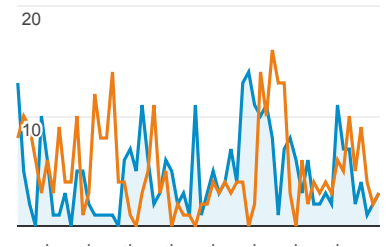

## Visits and Pages/Visit by Landing Page

Landing Page	Sessions	Pages / Session
/howto/computers/cut-copy-paste.htm		
Mar 17, 2016 - May 17, 2016	31,240	1.04
Mar 17, 2015 - May 17, 2015	36,541	1.03
<b>% Change</b>	<b>-14.51%</b>	<b>0.30%</b>
/default.htm		
Mar 17, 2016 - May 17, 2016	8,412	2.30
Mar 17, 2015 - May 17, 2015	8,734	2.56
<b>% Change</b>		

## Social Referral

Mar 17, 2016 - May 17, 2016:

● Sessions

Mar 17, 2015 - May 17, 2015:

● Sessions