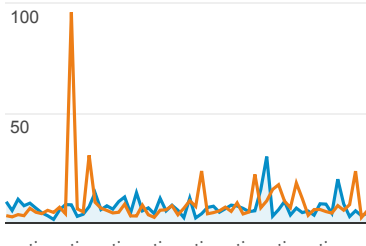

Avg. Page Load Time (sec)

Mar 17, 2016 - May 17, 2016:

● Avg. Page Load Time (sec)

Mar 17, 2015 - May 17, 2015:

● Avg. Page Load Time (sec)

Visits and Pages/Visit by Landing Page

Landing Page	Sessions	Pages / Session
/howto/computers/cut-copy-paste.htm		
Mar 17, 2016 - May 17, 2016	31,240	1.04
Mar 17, 2015 - May 17, 2015	36,541	1.03
% Change	-14.51%	0.30%
/default.htm		
Mar 17, 2016 - May 17, 2016	8,412	2.30
Mar 17, 2015 - May 17, 2015	8,734	2.56
% Change