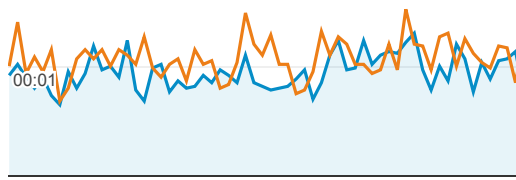

% of Total: 100.00% (81,533)

Daily Visits

Nov 19, 2015 - Jan 19, 2016:

● Sessions

Nov 19, 2014 - Jan 19, 2015:

● Sessions

Avg. Time on Site

Nov 19, 2015 - Jan 19, 2016

00:00:57

Avg for View: 00:00:57 (0.00%)

Nov 19, 2014 - Jan 19, 2015

00:01:05

Avg for View: 00:01:05 (0.00%)

Avg. Time on Site

Nov 19, 2015 - Jan 19, 2016:

● Avg. Session Duration

Nov 19, 2014 - Jan 19, 2015:

● Avg. Session Duration

00:02

Avg. Page Load Time (sec)

Nov 19, 2015 - Jan 19, 2016:

● Avg. Page Load Time (sec)

Nov 19, 2014 - Jan 19, 2015:

● Avg. Page Load Time (sec)