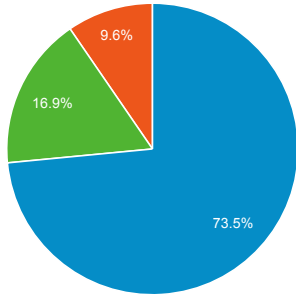

Jul 18, 2015 - Sep 17, 2015

Sep 18, 2015 - Nov 18, 2015	2,411	1.55	Sep 18, 2015 - Nov 18, 2015	14
Jul 18, 2015 - Sep 17, 2015	1,776	1.59	Jul 18, 2015 - Sep 17, 2015	0
% Change	35.75%	-2.61%	% Change	100.00%
/howto/home_garden/window-cleaning.htm			Trick or treat	
Sep 18, 2015 - Nov 18, 2015	1,955	1.10	Sep 18, 2015 - Nov 18, 2015	14
Jul 18, 2015 - Sep 17, 2015	1,585	1.08	Jul 18, 2015 - Sep 17, 2015	5
% Change	23.34%	1.90%	% Change	180.00%
/employment/default.htm			jail search	
Sep 18, 2015 - Nov 18, 2015	1,106	3.00	Sep 18, 2015 - Nov 18, 2015	10
Jul 18, 2015 - Sep 17, 2015	1,314	2.77	Jul 18, 2015 - Sep 17, 2015	0
% Change	-15.83%	8.49%	% Change	100.00%
/facts/starr-piano.htm			Jobs	
Sep 18, 2015 - Nov 18, 2015	802	1.89	Sep 18, 2015 - Nov 18, 2015	8
Jul 18, 2015 - Sep 17, 2015	770	1.88	Jul 18, 2015 - Sep 17, 2015	1
% Change	4.16%	0.25%	% Change	700.00%
/news/default.htm			Trick or treat times	
Sep 18, 2015 - Nov 18, 2015	686	1.70	Sep 18, 2015 - Nov 18, 2015	8
Jul 18, 2015 - Sep 17, 2015	688	1.70	Jul 18, 2015 - Sep 17, 2015	0
% Change	-0.29%	-0.22%	% Change	100.00%
/calendar/default.htm			jobs	
Sep 18, 2015 - Nov 18, 2015	650	3.73	Sep 18, 2015 - Nov 18, 2015	7
Jul 18, 2015 - Sep 17, 2015	415	4.22	Jul 18, 2015 - Sep 17, 2015	3
% Change	56.63%	-11.64%	% Change	133.33%
/government/default.htm			gis	
Sep 18, 2015 - Nov 18, 2015	469	1.74	Sep 18, 2015 - Nov 18, 2015	6
Jul 18, 2015 - Sep 17, 2015	400	1.57	Jul 18, 2015 - Sep 17, 2015	4
% Change	17.25%	10.96%	% Change	50.00%
/socialservices/aa.htm			Addiction	
Sep 18, 2015 - Nov 18, 2015	418	1.30	Sep 18, 2015 - Nov 18, 2015	5
Jul 18, 2015 - Sep 17, 2015	363	1.21	Jul 18, 2015 - Sep 17, 2015	0
% Change	15.15%	6.93%	% Change	100.00%
			GIS	
			Sep 18, 2015 - Nov 18, 2015	5
			Jul 18, 2015 - Sep 17, 2015	0
			% Change	100.00%
			employment	
			Sep 18, 2015 - Nov 18, 2015