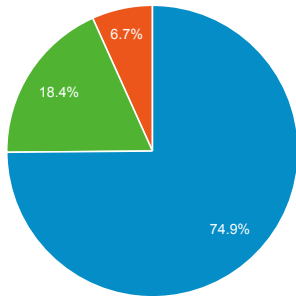

Traffic Types

■ organic ■ direct ■ referral

Sep 18, 2015 - Nov 18, 2015