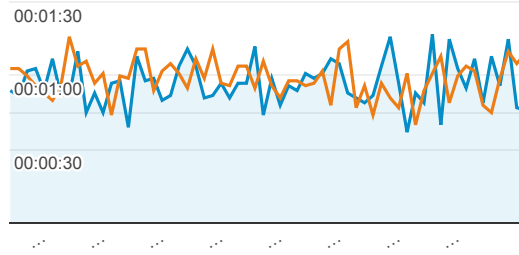

% of Total: 100.00% (102,358)

Daily Visits

Sep 18, 2015 - Nov 18, 2015:

● Sessions

Jul 18, 2015 - Sep 17, 2015:

● Sessions

Avg. Time on Site

Sep 18, 2015 - Nov 18, 2015

00:00:57

Avg for View: 00:00:57 (0.00%)

Jul 18, 2015 - Sep 17, 2015

00:00:59

Avg for View: 00:00:59 (0.00%)

Avg. Time on Site

Sep 18, 2015 - Nov 18, 2015:

● Avg. Session Duration

Jul 18, 2015 - Sep 17, 2015:

● Avg. Session Duration

Mobile Visits

Mobile (Including Tablet)	Sessions	Pageviews
---------------------------	----------	-----------

No

Sep 18, 2015 - Nov 18, 2015: 48,537 Sessions, 74,340 Pageviews

Jul 18, 2015 - Sep 17, 2015: 47,625 Sessions, 75,347 Pageviews

% Change: 1.91% Sessions, -1.34% Pageviews

Yes

Sep 18, 2015 - Nov 18, 2015: 18,976 Sessions, 29,664 Pageviews

Jul 18, 2015 - Sep 17, 2015: 17,976 Sessions, 27,011 Pageviews