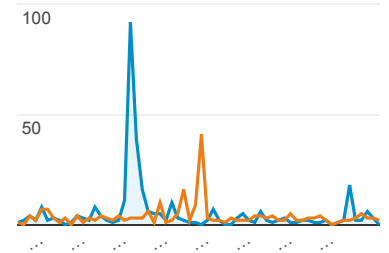

Landing Page	Sessions	Pages / Session
/howto/computers/cut-copy-paste.htm		
Sep 18, 2015 - Nov 18, 2015	33,795	1.05
Jul 18, 2015 - Sep 17, 2015	33,143	1.03
% Change	1.97%	1.24%
/default.htm		
Sep 18, 2015 - Nov 18, 2015	10,093	2.29
Jul 18, 2015 - Sep 17, 2015	8,394	2.41
% Change	20.24%	-5.11%
/levicoffin/default.htm		

Social Referral

Sep 18, 2015 - Nov 18, 2015:

● Sessions

Jul 18, 2015 - Sep 17, 2015:

● Sessions

Total Unique Searches by Search T...

Search Term	Total Unique Searches
trick or treat	

Traffic Types