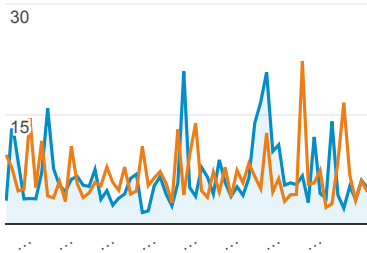

Jul 18, 2015 - Sep 17, 2015: 47,625 Sessions, 75,347 Pageviews

% Change: 1.91% Sessions, -1.34% Pageviews

Yes

Sep 18, 2015 - Nov 18, 2015: 18,976 Sessions, 29,664 Pageviews

Jul 18, 2015 - Sep 17, 2015: 17,976 Sessions, 27,011 Pageviews

% Change: 5.56% Sessions, 9.82% Pageviews

Avg. Page Load Time (sec)

Sep 18, 2015 - Nov 18, 2015:

● Avg. Page Load Time (sec)

Jul 18, 2015 - Sep 17, 2015:

● Avg. Page Load Time (sec)

Visits and Pages/Visit by Landing Page