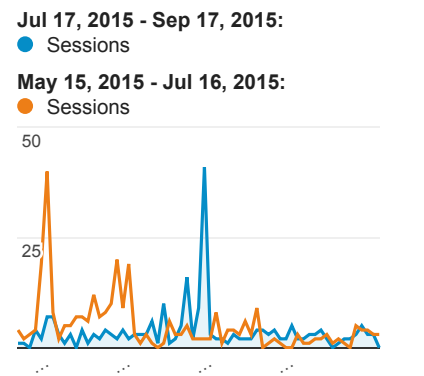

Avg. Page Load Time (sec)

Avg. Time on Site

Visits and Pages/Visit by Landing Page

Landing Page	Sessions	Pages / Session
/howto/computers/cut-copy-paste.htm		
Jul 17, 2015 - Sep 17, 2015	33,140	1.03
May 15, 2015 - Jul 16, 2015	36,616	1.05
% Change	-9.49%	-1.22%
/default.htm		
Jul 17, 2015 - Sep 17, 2015	8,398	2.40
May 15, 2015 - Jul 16, 2015	9,395	2.42
% Change		

Social Referral

Total Unique Searches by Search ...

Search Term	Total Unique Searches
divorce	

Jul 17, 2015 - Sep 17, 2015	3
May 15, 2015 - Jul 16, 2015	0
% Change	100.00%

© 2015 Google