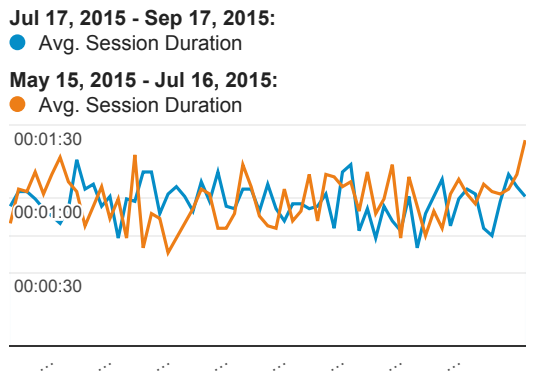

My Dashboard

Jul 17, 2015 - Sep 17, 2015
Compare to: May 15, 2015 - Jul 16, 2015

Pages/Visit

Unique Visitors

Pageviews

Daily Visits

Avg. Time on Site

Mobile Visits

Mobile (Including Tablet)	Sessions	Pageviews
No		
Jul 17, 2015 - Sep 17, 2015	47,611	75,292
May 15, 2015 - Jul 16, 2015	53,094	83,412
% Change	-10.33%	-9.73%
Yes		
Jul 17, 2015 - Sep 17, 2015	17,965	26,911
May 15, 2015 - Jul 16, 2015	19,045	28,473
% Change	-5.67%	-5.49%

Avg. Page Load Time (sec)

Avg. Time on Site

Visits and Pages/Visit by Landing Page

Landing Page	Sessions	Pages / Session
/howto/computers/cut-copy-paste.htm		
Jul 17, 2015 - Sep 17, 2015	33,140	1.03
May 15, 2015 - Jul 16, 2015	36,616	1.05
% Change	-9.49%	-1.22%
/default.htm		
Jul 17, 2015 - Sep 17, 2015	8,398	2.40
May 15, 2015 - Jul 16, 2015	9,395	2.42
% Change		

Social Referral

Total Unique Searches by Search ...

Search Term	Total Unique Searches
divorce	

Jul 17, 2015 - Sep 17, 2015	3
May 15, 2015 - Jul 16, 2015	0
% Change	100.00%

© 2015 Google