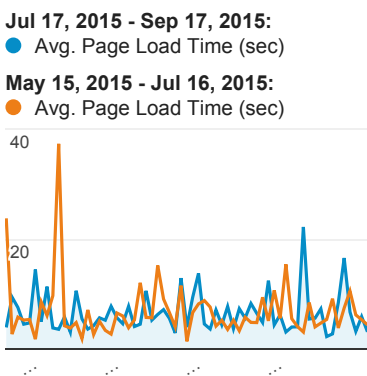

Avg. Page Load Time (sec)