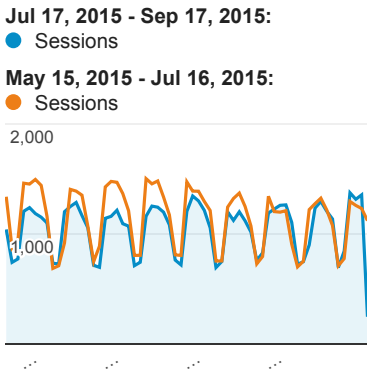

My Dashboard

Jul 17, 2015 - Sep 17, 2015
Compare to: May 15, 2015 - Jul 16, 2015

Pages/Visit

Unique Visitors

Pageviews

Daily Visits

Avg. Time on Site

Mobile Visits

Mobile (Including Tablet)	Sessions	Pageviews
No		
Jul 17, 2015 - Sep 17, 2015	47,611	75,292
May 15, 2015 - Jul 16, 2015	53,094	83,412
% Change	-10.33%	-9.73%
Yes		
Jul 17, 2015 - Sep 17, 2015	17,965	26,911
May 15, 2015 - Jul 16, 2015	19,045	28,473
% Change	-5.67%	-5.49%

Social Referral

Total Unique Searches by Search ...

Search Term	Total Unique Searches
divorce	

Jul 17, 2015 - Sep 17, 2015	3
May 15, 2015 - Jul 16, 2015	0
% Change	100.00%

© 2015 Google