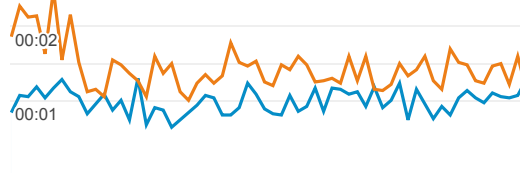

May 15, 2015 - Jul 15, 2015

59,711

% of Total: 100.00% (59,711)

May 15, 2014 - Jul 15, 2014

57,404

% of Total: 100.00% (57,404)

Avg. Time on Site

May 15, 2015 - Jul 15, 2015

00:00:59

Avg for View: 00:00:59 (0.00%)

May 15, 2014 - Jul 15, 2014

00:01:28

Avg for View: 00:01:28 (0.00%)

Avg. Time on Site

May 15, 2015 - Jul 15, 2015:

● Avg. Session Duration

May 15, 2014 - Jul 15, 2014:

● Avg. Session Duration

00:03

Visits and Pages/Visit by Landing Page

Landing Page	Sessions	Pages / Session
/howto/computers/cut-copy-paste.htm		
May 15, 2015 - Jul 15, 2015	35,837	1.05
May 15, 2014 - Jul 15, 2014	27,485	1.04
% Change	30.39%	0.59%
/default.htm		
May 15, 2015 - Jul 15, 2015	9,225	2.41
May 15, 2014 - Jul 15, 2014	10,793	2.75
% Change		