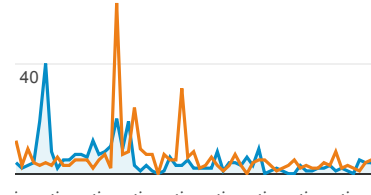

Mobile (Including Tablet)	Sessions	Pageviews
No		
May 15, 2015 - Jul 15, 2015	51,998	81,537
May 15, 2014 - Jul 15, 2014	49,743	88,088
% Change	4.53%	-7.44%
Yes		
May 15, 2015 - Jul 15, 2015	18,698	27,926
May 15, 2014 - Jul 15, 2014	22,251	37,044
% Change	-15.97%	-24.61%

Social Referral

May 15, 2015 - Jul 15, 2015:

● Sessions

May 15, 2014 - Jul 15, 2014:

● Sessions

80

Total Unique Searches by Search T...

Search Term	Total Unique Searches
cache:zD1AJlrjTI4J:www.waynet.org/howto/computers/cut-copy-paste.htm	

May 15, 2015 - Jul 15, 2015	4
May 15, 2014 - Jul 15, 2014	0
% Change	100.00%

© 2015 Google