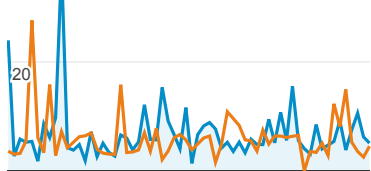

May 15, 2014 - Jul 15, 2014

1.74

Avg for View: 1.74 (0.00%)

Daily Visits

May 15, 2015 - Jul 15, 2015:

● Sessions

May 15, 2014 - Jul 15, 2014:

● Sessions

2,000

Avg. Page Load Time (sec)

May 15, 2015 - Jul 15, 2015:

● Avg. Page Load Time (sec)

May 15, 2014 - Jul 15, 2014:

● Avg. Page Load Time (sec)

40

Unique Visitors

May 15, 2015 - Jul 15, 2015

59,711

% of Total: 100.00% (59,711)

May 15, 2014 - Jul 15, 2014

57,404

% of Total: 100.00% (57,404)

Avg. Time on Site

May 15, 2015 - Jul 15, 2015

00:00:59

Avg for View: 00:00:59 (0.00%)

May 15, 2014 - Jul 15, 2014

00:01:28

Avg for View: 00:01:28 (0.00%)

Avg. Time on Site

May 15, 2015 - Jul 15, 2015:

● Avg. Session Duration