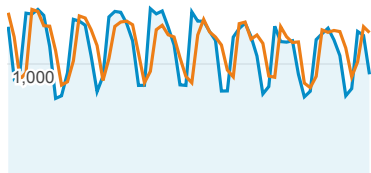

My Dashboard

May 15, 2015 - Jul 15, 2015

Compare to: May 15, 2014 - Jul 15, 2014

All Sessions
+0.00%

Pages/Visit

May 15, 2015 - Jul 15, 2015

1.55

Avg for View: 1.55 (0.00%)

May 15, 2014 - Jul 15, 2014

1.74

Avg for View: 1.74 (0.00%)

Daily Visits

May 15, 2015 - Jul 15, 2015:

● Sessions

May 15, 2014 - Jul 15, 2014:

● Sessions

2,000

Avg. Page Load Time (sec)

May 15, 2015 - Jul 15, 2015:

● Avg. Page Load Time (sec)

May 15, 2014 - Jul 15, 2014:

● Avg. Page Load Time (sec)

40

Unique Visitors