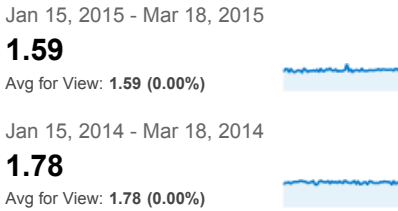

My Dashboard

Jan 15, 2015 - Mar 18, 2015

Compare to: Jan 15, 2014 - Mar 18, 2014

All Sessions
+0.00%

Pages/Visit

Unique Visitors

Pageviews

Daily Visits

Avg. Time on Site

Mobile Visits

Mobile (Including Tablet)	Sessions	Pageviews
No		
Jan 15, 2015 - Mar 18, 2015	44,366	73,681
Jan 15, 2014 - Mar 18, 2014	55,308	100,604
% Change	-19.78%	-26.76%
Yes		
Jan 15, 2015 - Mar 18, 2015	15,504	21,786
Jan 15, 2014 - Mar 18, 2014	20,626	34,903
% Change	-24.83%	-37.58%