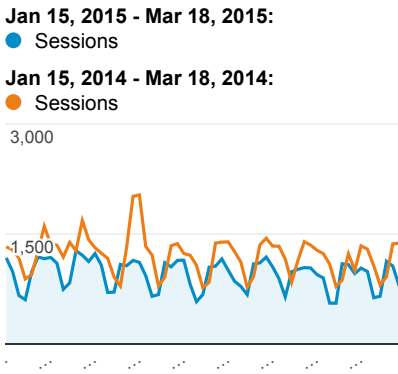

My Dashboard

Jan 15, 2015 - Mar 18, 2015

Compare to: Jan 15, 2014 - Mar 18, 2014

All Sessions
+0.00%

Pages/Visit

Unique Visitors

Pageviews

Daily Visits

Avg. Time on Site

Mobile Visits

Mobile (Including Tablet)	Sessions	Pageviews
No		
Jan 15, 2015 - Mar 18, 2015	44,366	73,681
Jan 15, 2014 - Mar 18, 2014	55,308	100,604
% Change	-19.78%	-26.76%
Yes		
Jan 15, 2015 - Mar 18, 2015	15,504	21,786
Jan 15, 2014 - Mar 18, 2014	20,626	34,903
% Change	-24.83%	-37.58%

Avg. Page Load Time (sec)

Avg. Time on Site

Social Referral

Visits and Pages/Visit by Landing Page

Landing Page	Sessions	Pages / Session
/howto/computers/cut-copy-paste.htm		
Jan 15, 2015 - Mar 18, 2015	25,171	1.03
Jan 15, 2014 - Mar 18, 2014	25,879	1.04
% Change	-2.74%	-0.74%
/default.htm		
Jan 15, 2015 - Mar 18, 2015	8,823	2.57
Jan 15, 2014 - Mar 18, 2014	12,361	2.87
% Change		