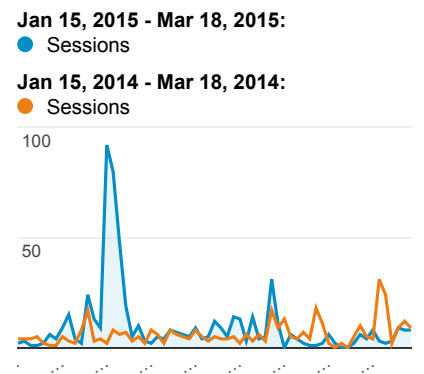

Avg. Time on Site

Mobile Visits

Mobile (Including Tablet)	Sessions	Pageviews
No		
Jan 15, 2015 - Mar 18, 2015	44,366	73,681
Jan 15, 2014 - Mar 18, 2014	55,308	100,604
% Change	-19.78%	-26.76%
Yes		
Jan 15, 2015 - Mar 18, 2015	15,504	21,786
Jan 15, 2014 - Mar 18, 2014	20,626	34,903
% Change	-24.83%	-37.58%

Avg. Page Load Time (sec)

Avg. Time on Site

Social Referral

Visits and Pages/Visit by Landing Page

Landing Page	Sessions	Pages / Session
/howto/computers/cut-copy-paste.htm		
Jan 15, 2015 - Mar 18, 2015	25,171	1.03
Jan 15, 2014 - Mar 18, 2014	25,879	1.04
% Change	-2.74%	-0.74%
/default.htm		
Jan 15, 2015 - Mar 18, 2015	8,823	2.57
Jan 15, 2014 - Mar 18, 2014	12,361	2.87
% Change		