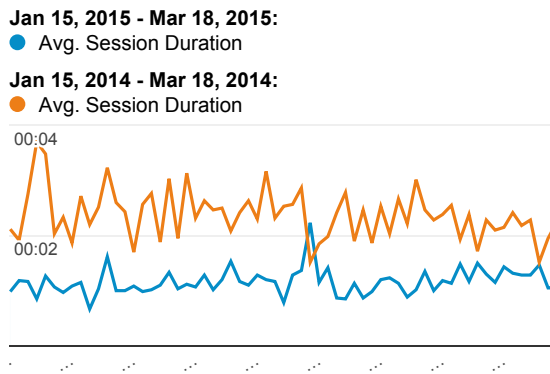

Avg. Time on Site

Mobile Visits

Mobile (Including Tablet)	Sessions	Pageviews
No		
Jan 15, 2015 - Mar 18, 2015	44,366	73,681
Jan 15, 2014 - Mar 18, 2014	55,308	100,604
% Change	-19.78%	-26.76%
Yes		
Jan 15, 2015 - Mar 18, 2015	15,504	21,786
Jan 15, 2014 - Mar 18, 2014	20,626	34,903
% Change	-24.83%	-37.58%

Avg. Page Load Time (sec)

Avg. Time on Site

Social Referral

Visits and Pages/Visit by Landing Page

Landing Page	Sessions	Pages / Session
/howto/computers/cut-copy-paste.htm		
Jan 15, 2015 - Mar 18, 2015	25,171	1.03
Jan 15, 2014 - Mar 18, 2014	25,879	1.04
% Change	-2.74%	-0.74%
/default.htm		
Jan 15, 2015 - Mar 18, 2015	8,823	2.57
Jan 15, 2014 - Mar 18, 2014	12,361	2.87
% Change		