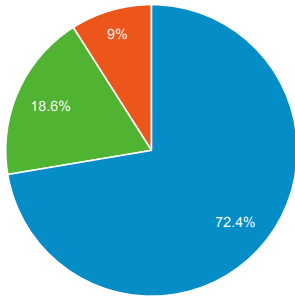

Traffic Types

■ organic
■ direct
■ referral
■ email

Jan 15, 2015 - Mar 18, 2015

Jan 15, 2014 - Mar 18, 2014