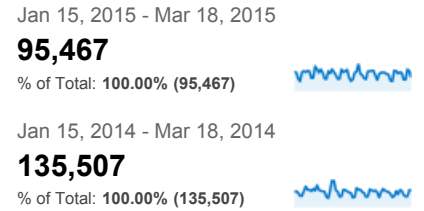

My Dashboard

Jan 15, 2015 - Mar 18, 2015

Compare to: Jan 15, 2014 - Mar 18, 2014

All Sessions
+0.00%

Pages/Visit

Unique Visitors

Pageviews

Daily Visits

Avg. Time on Site

Mobile Visits

Mobile (Including Tablet)	Sessions	Pageviews
No		
Jan 15, 2015 - Mar 18, 2015	44,366	73,681
Jan 15, 2014 - Mar 18, 2014	55,308	100,604
% Change	-19.78%	-26.76%
Yes		
Jan 15, 2015 - Mar 18, 2015	15,504	21,786
Jan 15, 2014 - Mar 18, 2014	20,626	34,903
% Change	-24.83%	-37.58%