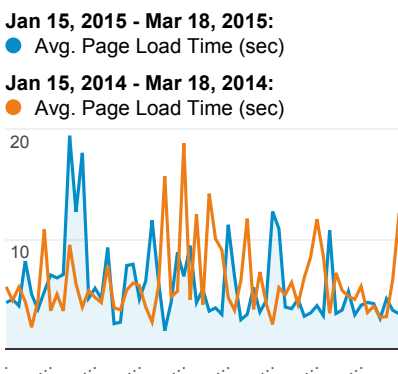

Avg. Page Load Time (sec)