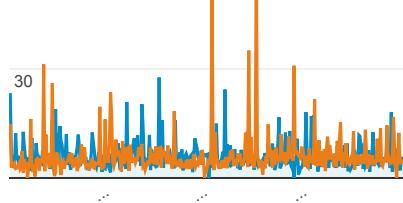

No

Jan 1, 2014 - Dec 31, 2014 296,322 513,932

Jan 1, 2013 - Dec 31, 2013 285,792 549,980

% Change 3.68% -6.55%

Yes

Jan 1, 2014 - Dec 31, 2014 115,860 189,874

Jan 1, 2013 - Dec 31, 2013 84,743 138,007

% Change 36.72% 37.58%

Avg. Page Load Time (sec)

Jan 1, 2014 - Dec 31, 2014:

● Avg. Page Load Time (sec)

Jan 1, 2013 - Dec 31, 2013:

● Avg. Page Load Time (sec)

60

Visits and Pages/Visit by Landing Page

Landing Page	Sessions	Pages / Session
/howto/computers/cut-copy-paste.htm		
Jan 1, 2014 - Dec 31, 2014	163,356	1.04
Jan 1, 2013 - Dec 31, 2013	82,444	1.09
% Change	98.14%	-4.64%
/default.htm		
Jan 1, 2014 - Dec 31, 2014	62,081	2.74
Jan 1, 2013 - Dec 31, 2013	75,573	2.66
% Change		

Social Referral

Jan 1, 2014 - Dec 31, 2014:

● Sessions

Jan 1, 2013 - Dec 31, 2013:

● Sessions

500

Total Unique Searches by Search ...

Search Term	Total Unique Searches
wayncountyjail.com	