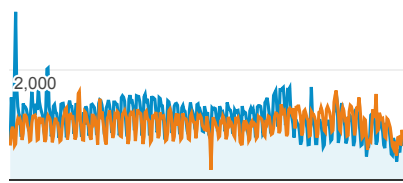

269,934

% of Total: 100.00% (269,934)

Pageviews

Jan 1, 2014 - Dec 31, 2014

703,806

% of Total: 100.00% (703,806)

Jan 1, 2013 - Dec 31, 2013

687,987

% of Total: 100.00% (687,987)

Daily Visits

Jan 1, 2014 - Dec 31, 2014:

● Sessions

Jan 1, 2013 - Dec 31, 2013:

● Sessions

4,000

Avg. Time on Site

Jan 1, 2014 - Dec 31, 2014

00:01:40

Avg for View: 00:01:40 (0.00%)

Jan 1, 2013 - Dec 31, 2013

00:01:51

Avg for View: 00:01:51 (0.00%)

Avg. Time on Site

Jan 1, 2014 - Dec 31, 2014: