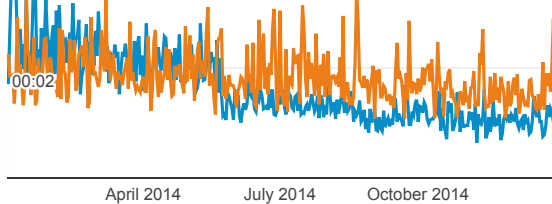

% of Total: 100.00% (687,987)

Daily Visits

Jan 1, 2014 - Dec 31, 2014:

● Sessions

Jan 1, 2013 - Dec 31, 2013:

● Sessions

4,000

Avg. Time on Site

Jan 1, 2014 - Dec 31, 2014

00:01:40

Avg for View: 00:01:40 (0.00%)

Jan 1, 2013 - Dec 31, 2013

00:01:51

Avg for View: 00:01:51 (0.00%)

Avg. Time on Site

Jan 1, 2014 - Dec 31, 2014:

● Avg. Session Duration

Jan 1, 2013 - Dec 31, 2013:

● Avg. Session Duration

00:04

April 2014 July 2014 October 2014

Mobile Visits

Mobile (Including Tablet)	Sessions	Pageviews
---------------------------	----------	-----------