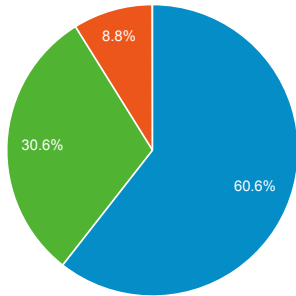

Jan 1, 2013 - Dec 31, 2013

/levicoffin/default.htm				Jan 1, 2014 - Dec 31, 2014	62
	Jan 1, 2014 - Dec 31, 2014	17,573	1.68	Jan 1, 2013 - Dec 31, 2013	39
				% Change	58.97%
	Jan 1, 2013 - Dec 31, 2013	19,397	1.75	gis	
				% Change	
/employment/default.htm	Jan 1, 2014 - Dec 31, 2014	10,836	3.07	Jan 1, 2014 - Dec 31, 2014	59
	Jan 1, 2013 - Dec 31, 2013	11,119	3.22	Jan 1, 2013 - Dec 31, 2013	78
				% Change	-24.36%
	Jan 1, 2014 - Dec 31, 2014			jobs	59
	Jan 1, 2013 - Dec 31, 2013			Jan 1, 2014 - Dec 31, 2014	59
				% Change	
/weather/default.htm	Jan 1, 2014 - Dec 31, 2014	7,682	1.82	Jan 1, 2013 - Dec 31, 2013	69
	Jan 1, 2013 - Dec 31, 2013	2,871	1.79	% Change	-14.49%
				Gis	
	Jan 1, 2014 - Dec 31, 2014			Jan 1, 2014 - Dec 31, 2014	46
	Jan 1, 2013 - Dec 31, 2013			Jan 1, 2013 - Dec 31, 2013	9
				% Change	411.11%
	Jan 1, 2014 - Dec 31, 2014	5,351	1.90	employment	
	Jan 1, 2013 - Dec 31, 2013	6,486	1.92	Jan 1, 2014 - Dec 31, 2014	43
				% Change	-17.50%
/facts/starr-piano.htm	Jan 1, 2014 - Dec 31, 2014	5,042	1.83	Jan 1, 2013 - Dec 31, 2013	44
	Jan 1, 2013 - Dec 31, 2013	5,218	1.79	% Change	-2.27%
				levi coffin	
	Jan 1, 2014 - Dec 31, 2014			Jan 1, 2014 - Dec 31, 2014	42
	Jan 1, 2013 - Dec 31, 2013			Jan 1, 2013 - Dec 31, 2013	53
				% Change	-20.75%
	Jan 1, 2014 - Dec 31, 2014	4,972	2.12	waynecountyjail	
	Jan 1, 2013 - Dec 31, 2013	4,821	2.17	Jan 1, 2014 - Dec 31, 2014	42
				% Change	3.13%
	Jan 1, 2014 - Dec 31, 2014	4,657	2.24	Jan 1, 2013 - Dec 31, 2013	1
	Jan 1, 2013 - Dec 31, 2013	8,028	1.90	% Change	4,100.00%
				waynet	
	Jan 1, 2014 - Dec 31, 2014			Jan 1, 2014 - Dec 31, 2014	35
	Jan 1, 2013 - Dec 31, 2013			Jan 1, 2013 - Dec 31, 2013	19
				% Change	84.21%
	Jan 1, 2014 - Dec 31, 2014	4,052	2.43	Levi coffin	
	Jan 1, 2013 - Dec 31, 2013	3,443	1.55	Jan 1, 2014 - Dec 31, 2014	22
				% Change	17.69%
	Jan 1, 2014 - Dec 31, 2014			Jan 1, 2013 - Dec 31, 2013	10
	Jan 1, 2013 - Dec 31, 2013			% Change	120.00%
				grandfunkrailroad.com	
	Jan 1, 2014 - Dec 31, 2014			Jan 1, 2014 - Dec 31, 2014