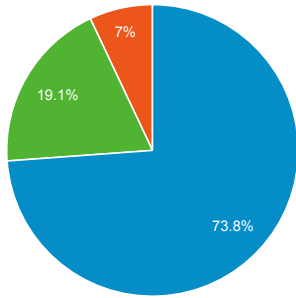

Traffic Types

■ organic
■ direct
■ referral
■ email
■ feed

Jan 1, 2014 - Dec 31, 2014