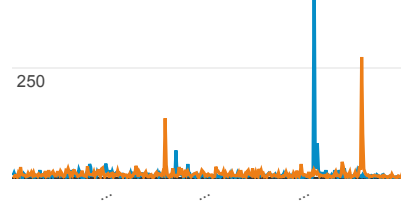

Social Referral

Jan 1, 2014 - Dec 31, 2014:

● Sessions

Jan 1, 2013 - Dec 31, 2013:

● Sessions

500

Total Unique Searches by Search ...

Search Term	Total Unique Searches
wayncountyjail.com	