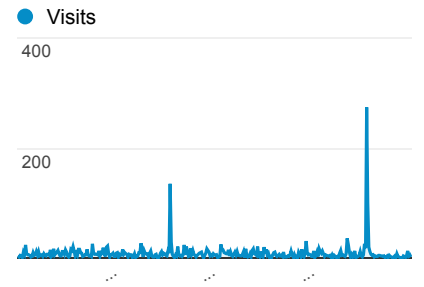

My Dashboard

Jan 1, 2013 - Dec 31, 2013

 All Visits
100.00%

Pages/Visit

Unique Visitors

Pageviews

Daily Visits

Avg. Time on Site

Mobile Visits

Mobile (Including Tablet)	Visits	Pageviews
No	285,792	549,980
Yes	84,743	138,007

Avg. Time on Site

Social Referral

Avg. Page Load Time (sec)

Visits and Pages/Visit by Landing Page

Landing Page	Visits	Pages / Visit
/howto/computers/cut-copy-paste.htm	82,444	1.09
/default.htm	75,573	2.66
/levicoffin/default.htm	19,397	1.75
/employment/default.htm	11,119	3.22
/cgi-bin/calendar.pl?calendar=default	8,028	1.90
/facts/starr-piano.htm	6,486	1.92
/levicoffin/quiz/vocabulary.htm	5,526	1.13
/government/default.htm	5,218	1.79
/news/default.htm	4,821	2.17
/waynet/spotlight/2004/040809-nw-jail.htm	4,780	1.39