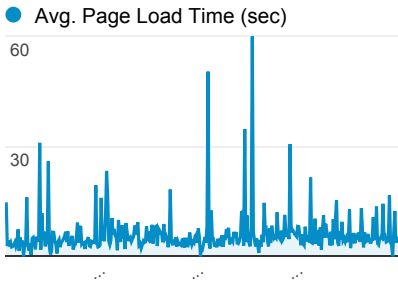

Mobile Visits

Mobile (Including Tablet)	Visits	Pageviews
No	285,792	549,980
Yes	84,743	138,007

Avg. Time on Site

Social Referral

Avg. Page Load Time (sec)

Visits and Pages/Visit by Landing Page

Landing Page	Visits	Pages / Visit
/howto/computers/cut-copy-paste.htm	82,444	1.09
/default.htm	75,573	2.66
/levicoffin/default.htm	19,397	1.75
/employment/default.htm	11,119	3.22
/cgi-bin/calendar.pl?calendar=default	8,028	1.90
/facts/starr-piano.htm	6,486	1.92
/levicoffin/quiz/vocabulary.htm	5,526	1.13
/government/default.htm	5,218	1.79
/news/default.htm	4,821	2.17
/waynet/spotlight/2004/040809-nw-jail.htm	4,780	1.39