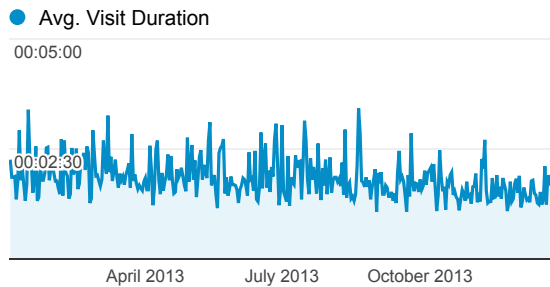

My Dashboard

Jan 1, 2013 - Dec 31, 2013

 All Visits
100.00%

Pages/Visit

Unique Visitors

Pageviews

Daily Visits

Avg. Time on Site

Mobile Visits

Mobile (Including Tablet)	Visits	Pageviews
No	285,792	549,980
Yes	84,743	138,007

Avg. Time on Site

Social Referral

Avg. Page Load Time (sec)

Visits and Pages/Visit by Landing Page

Landing Page	Visits	Pages / Visit
/howto/computers/cut-copy-paste.htm	82,444	1.09
/default.htm	75,573	2.66
/levicoffin/default.htm	19,397	1.75
/employment/default.htm	11,119	3.22
/cgi-bin/calendar.pl?calendar=default	8,028	1.90
/facts/starr-piano.htm	6,486	1.92
/levicoffin/quiz/vocabulary.htm	5,526	1.13
/government/default.htm	5,218	1.79
/news/default.htm	4,821	2.17
/waynet/spotlight/2004/040809-nw-jail.htm	4,780	1.39