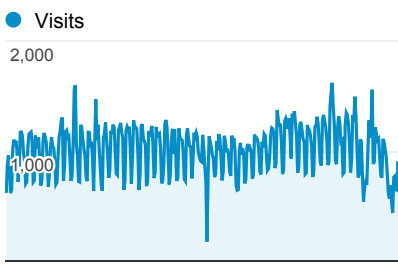

My Dashboard

Jan 1, 2013 - Dec 31, 2013

 All Visits
100.00%

Pages/Visit

Unique Visitors

Pageviews

Daily Visits

Avg. Time on Site

Mobile Visits

Mobile (Including Tablet)	Visits	Pageviews
No	285,792	549,980
Yes	84,743	138,007

Avg. Time on Site

Social Referral

Avg. Page Load Time (sec)

Visits and Pages/Visit by Landing Page

Landing Page	Visits	Pages / Visit
/howto/computers/cut-copy-paste.htm	82,444	1.09
/default.htm	75,573	2.66
/levicoffin/default.htm	19,397	1.75
/employment/default.htm	11,119	3.22
/cgi-bin/calendar.pl?calendar=default	8,028	1.90
/facts/starr-piano.htm	6,486	1.92
/levicoffin/quiz/vocabulary.htm	5,526	1.13
/government/default.htm	5,218	1.79
/news/default.htm	4,821	2.17
/waynet/spotlight/2004/040809-nw-jail.htm	4,780	1.39