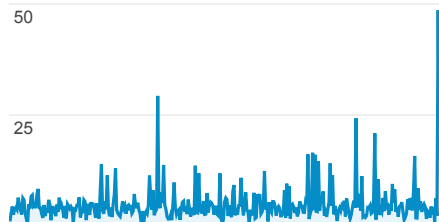

Pageviews

764,806

% of Total: 100.00% (764,806)

Daily Visits

● Visits

Avg. Time on Site

00:02:10

Site Avg: 00:02:10 (0.00%)

Mobile Visits

Mobile (Including Tablet)

Visits

Pageviews

No	321,129	681,282
Yes	51,648	83,524

Avg. Page Load Time (sec)

● Avg. Page Load Time (sec)

Avg. Time on Site

● Avg. Visit Duration

00:05:00

Social Referral

● Visits

Visits and Pages/Visit by Landing Page

Landing Page	Visits	Pages / Visit
/default.htm	94,586	2.55
/levicoffin/default.htm	26,734	1.82
/howto/computers/cut-copy-paste.htm	17,383	1.03
/waynet/spotlight/2004/040705-turtle.htm	11,279	2.73
/employment/default.htm	10,508	3.26
/government/default.htm	9,738	1.78
/waynet/spotlight/2004/040809-newjail.htm	6,928	1.59
/facts/starr-piano.htm	6,765	1.72
/cgi-bin/calendar.pl?calendar=default	5,292	2.07
/waynet/spotlight/2004/040908-highpoint.htm	4,665	1.27

Traffic Types

■ 57.36% organic

213,837 Visits

■ 30.10% direct

112,243 Visits

■ 12.46% referral

46,449 Visits

■ 0.06% email