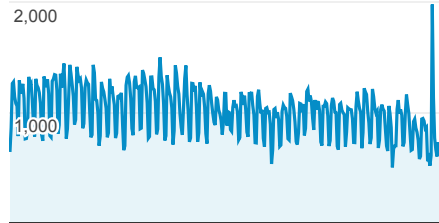

Pageviews

764,806

% of Total: 100.00% (764,806)

Daily Visits

● Visits

Avg. Time on Site

00:02:10

Site Avg: 00:02:10 (0.00%)

Mobile Visits

Mobile (Including Tablet)

Visits

Pageviews

No	321,129	681,282
Yes	51,648	83,524

Avg. Page Load Time (sec)

● Avg. Page Load Time (sec)

Avg. Time on Site

Traffic Types

■ 57.36% organic

213,837 Visits

■ 30.10% direct

112,243 Visits

■ 12.46% referral

46,449 Visits

■ 0.06% email