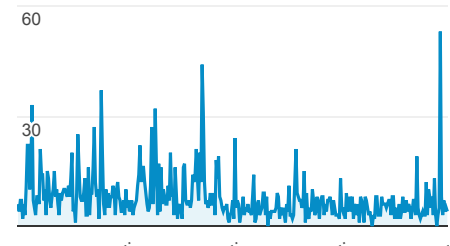

Pageviews

764,806

% of Total: 100.00% (764,806)

Daily Visits

● Visits

Avg. Time on Site

00:02:10

Site Avg: 00:02:10 (0.00%)

Mobile Visits

Mobile (Including Tablet)

Visits

Pageviews

No	321,129	681,282
Yes	51,648	83,524

Avg. Page Load Time (sec)

● Avg. Page Load Time (sec)

Avg. Time on Site

● Avg. Visit Duration

00:05:00

Social Referral

● Visits

Visits and Pages/Visit by Landing Page

Landing Page	Visits	Pages / Visit
/default.htm	94,586	2.55
/levicoffin/default.htm	26,734	1.82
/howto/computers/cut-copy-paste.htm	17,383	1.03
/waynet/spotlight/2004/040705-turtle.htm	11,279	2.73
/employment/default.htm	10,508	3.26
/government/default.htm	9,738	1.78
/waynet/spotlight/2004/040809-newjail.htm	6,928	1.59
/facts/starr-piano.htm	6,765	1.72
/cgi-bin/calendar.pl?calendar=default	5,292	2.07
/waynet/spotlight/2004/040908-highpoint.htm	4,665	1.27

Traffic Types

■ 57.36% organic

213,837 Visits

■ 30.10% direct

112,243 Visits

■ 12.46% referral

46,449 Visits

■ 0.06% email