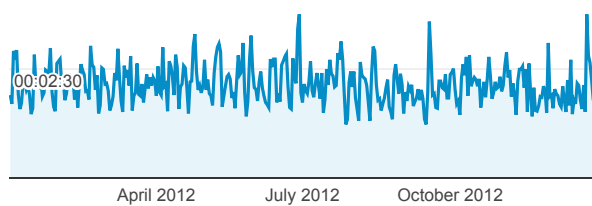

Pageviews

764,806

% of Total: 100.00% (764,806)

Daily Visits

● Visits

Avg. Time on Site

00:02:10

Site Avg: 00:02:10 (0.00%)

Mobile Visits

Mobile (Including Tablet)

Visits

Pageviews

No	321,129	681,282
Yes	51,648	83,524

Avg. Page Load Time (sec)

● Avg. Page Load Time (sec)

Avg. Time on Site

● Avg. Visit Duration

00:05:00

Social Referral

● Visits

Visits and Pages/Visit by Landing Page

Landing Page	Visits	Pages / Visit
/default.htm	94,586	2.55
/levicoffin/default.htm	26,734	1.82
/howto/computers/cut-copy-paste.htm	17,383	1.03
/waynet/spotlight/2004/040705-turtle.htm	11,279	2.73
/employment/default.htm	10,508	3.26
/government/default.htm	9,738	1.78
/waynet/spotlight/2004/040809-newjail.htm	6,928	1.59
/facts/starr-piano.htm	6,765	1.72
/cgi-bin/calendar.pl?calendar=default	5,292	2.07
/waynet/spotlight/2004/040908-highpoint.htm	4,665	1.27