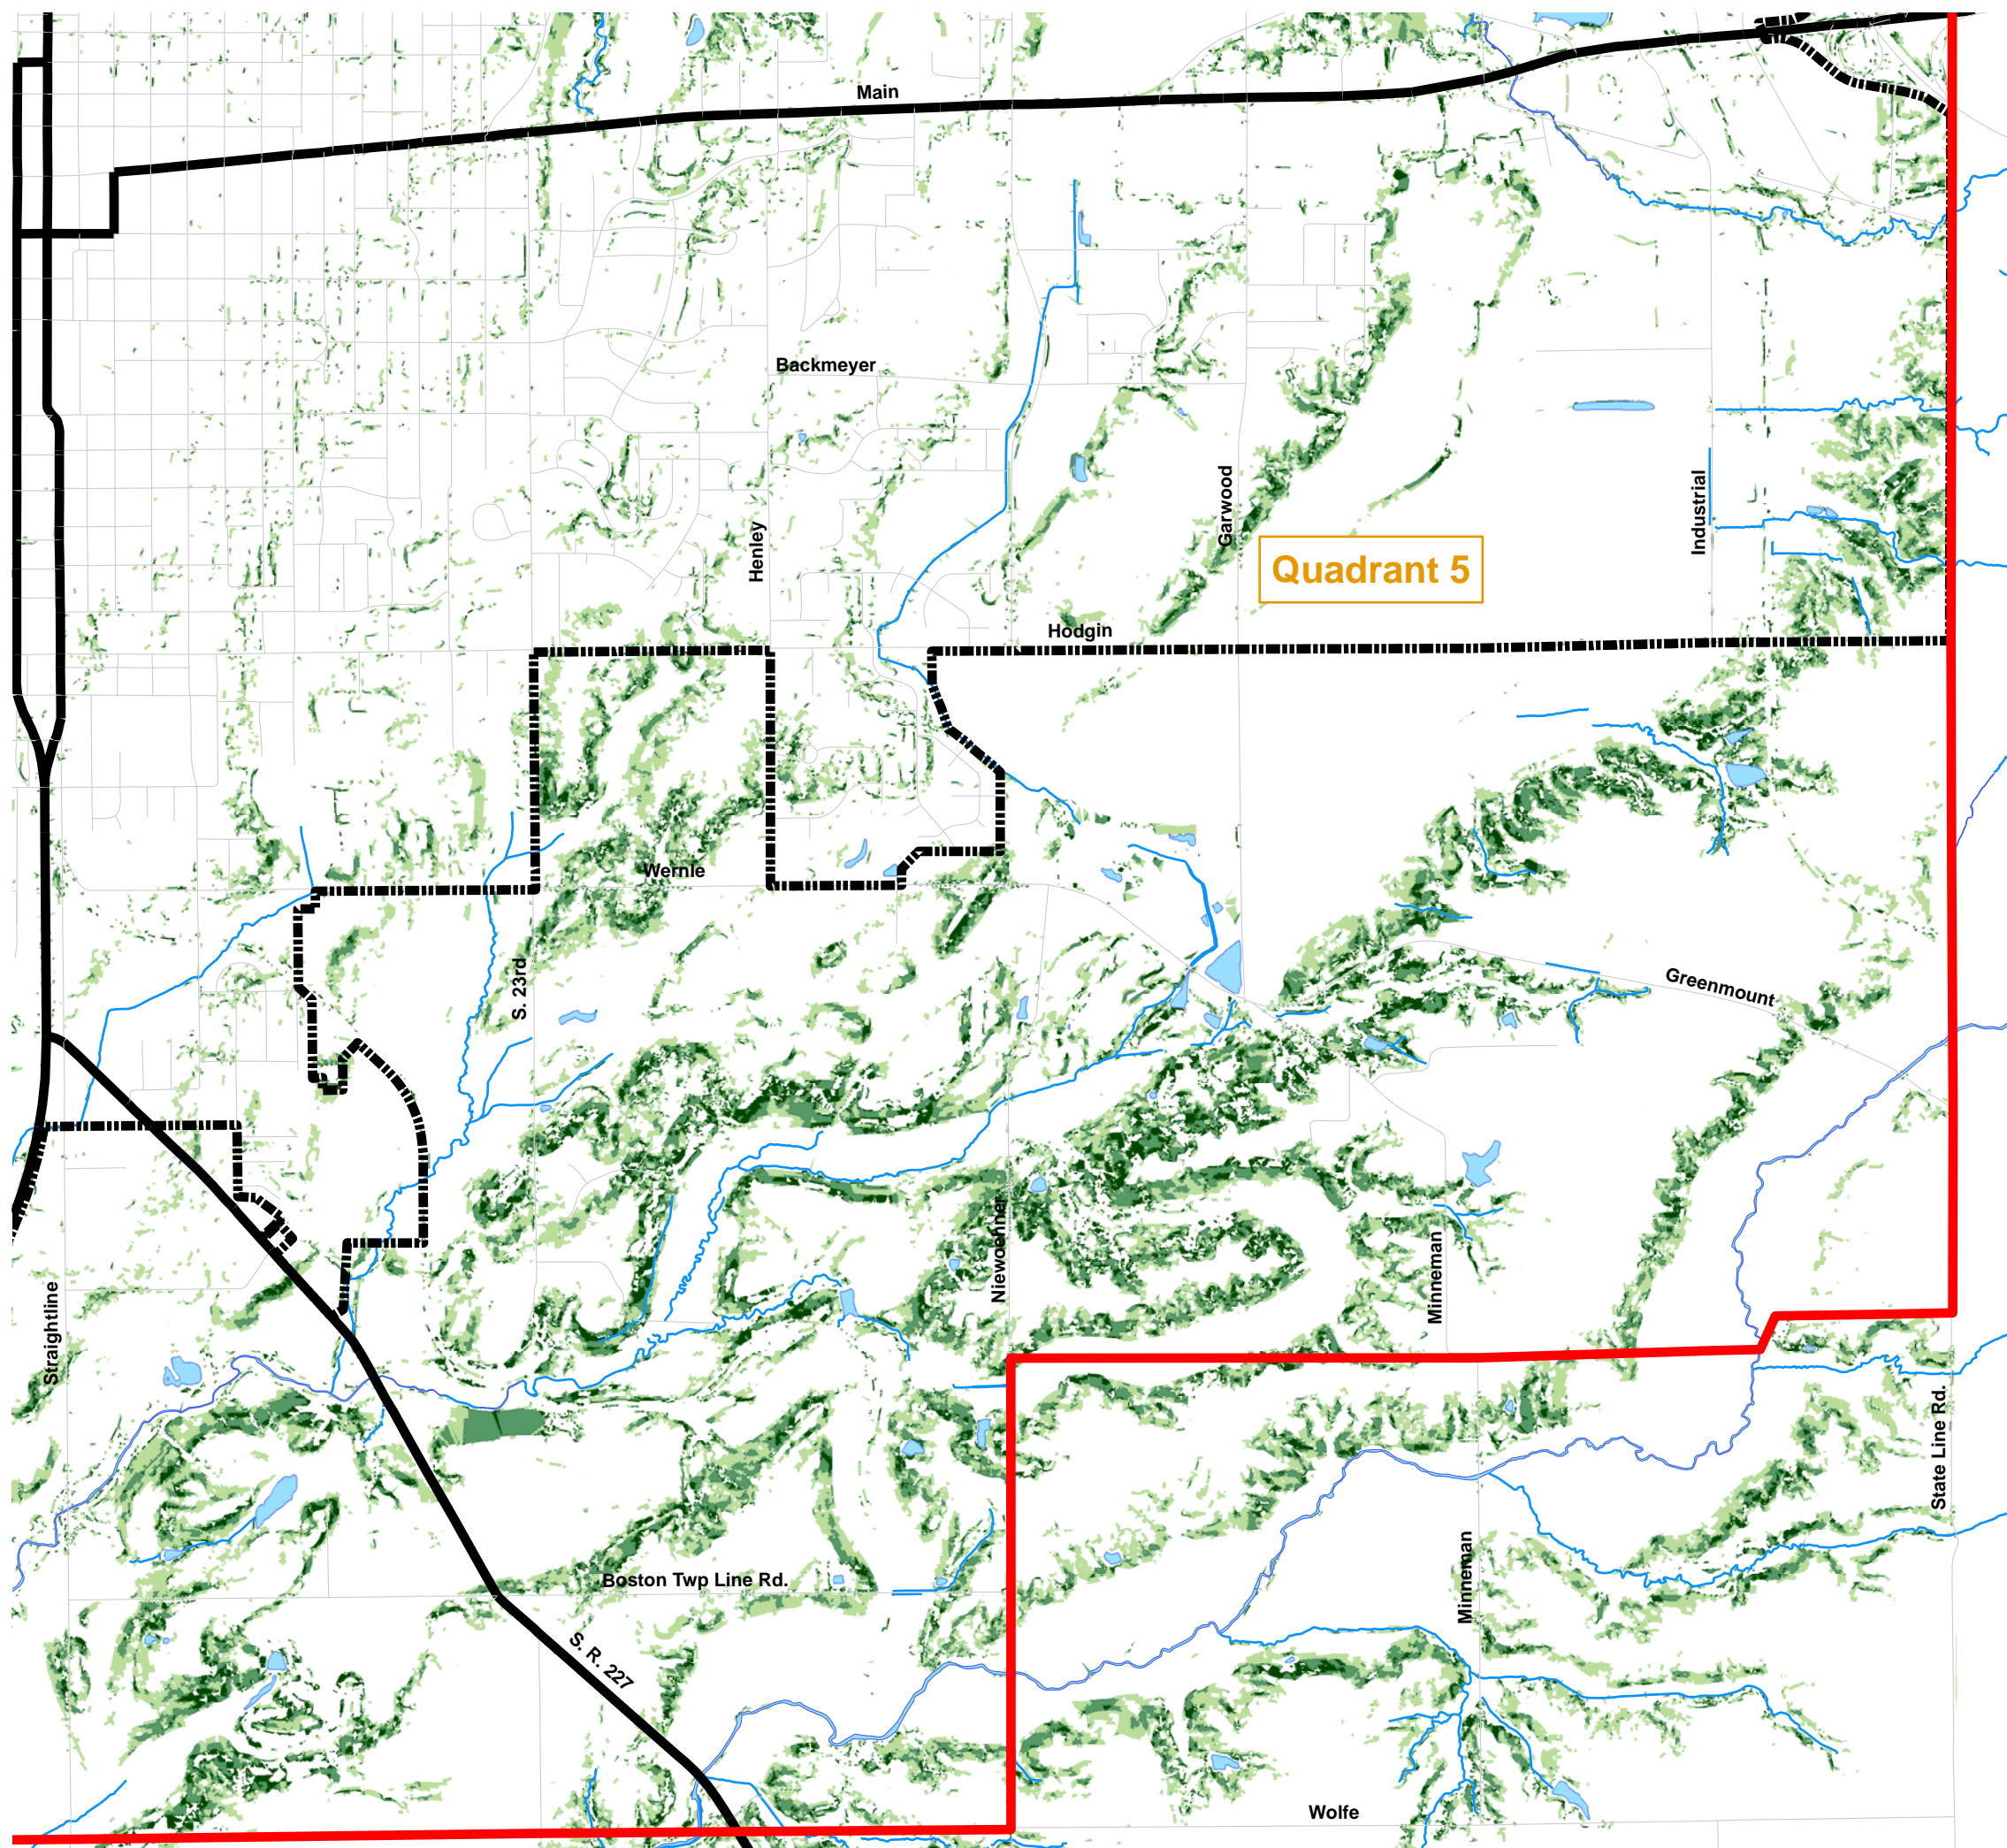

# Slope Analysis

Quadrant 5

City of Richmond  
Wayne County, IN

## Slope

Data Sources:  
Wayne County/City of Richmond Geographic Information System  
Indiana Spatial Data Portal