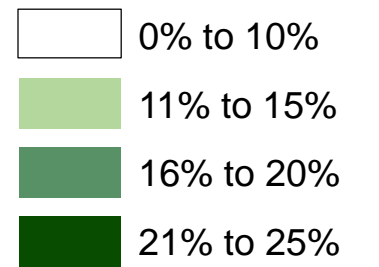

Slope Analysis

Quadrant 5

City of Richmond
Wayne County, IN

Slope

Data Sources:
Wayne County/City of Richmond Geographic Information System
Indiana Spatial Data Portal