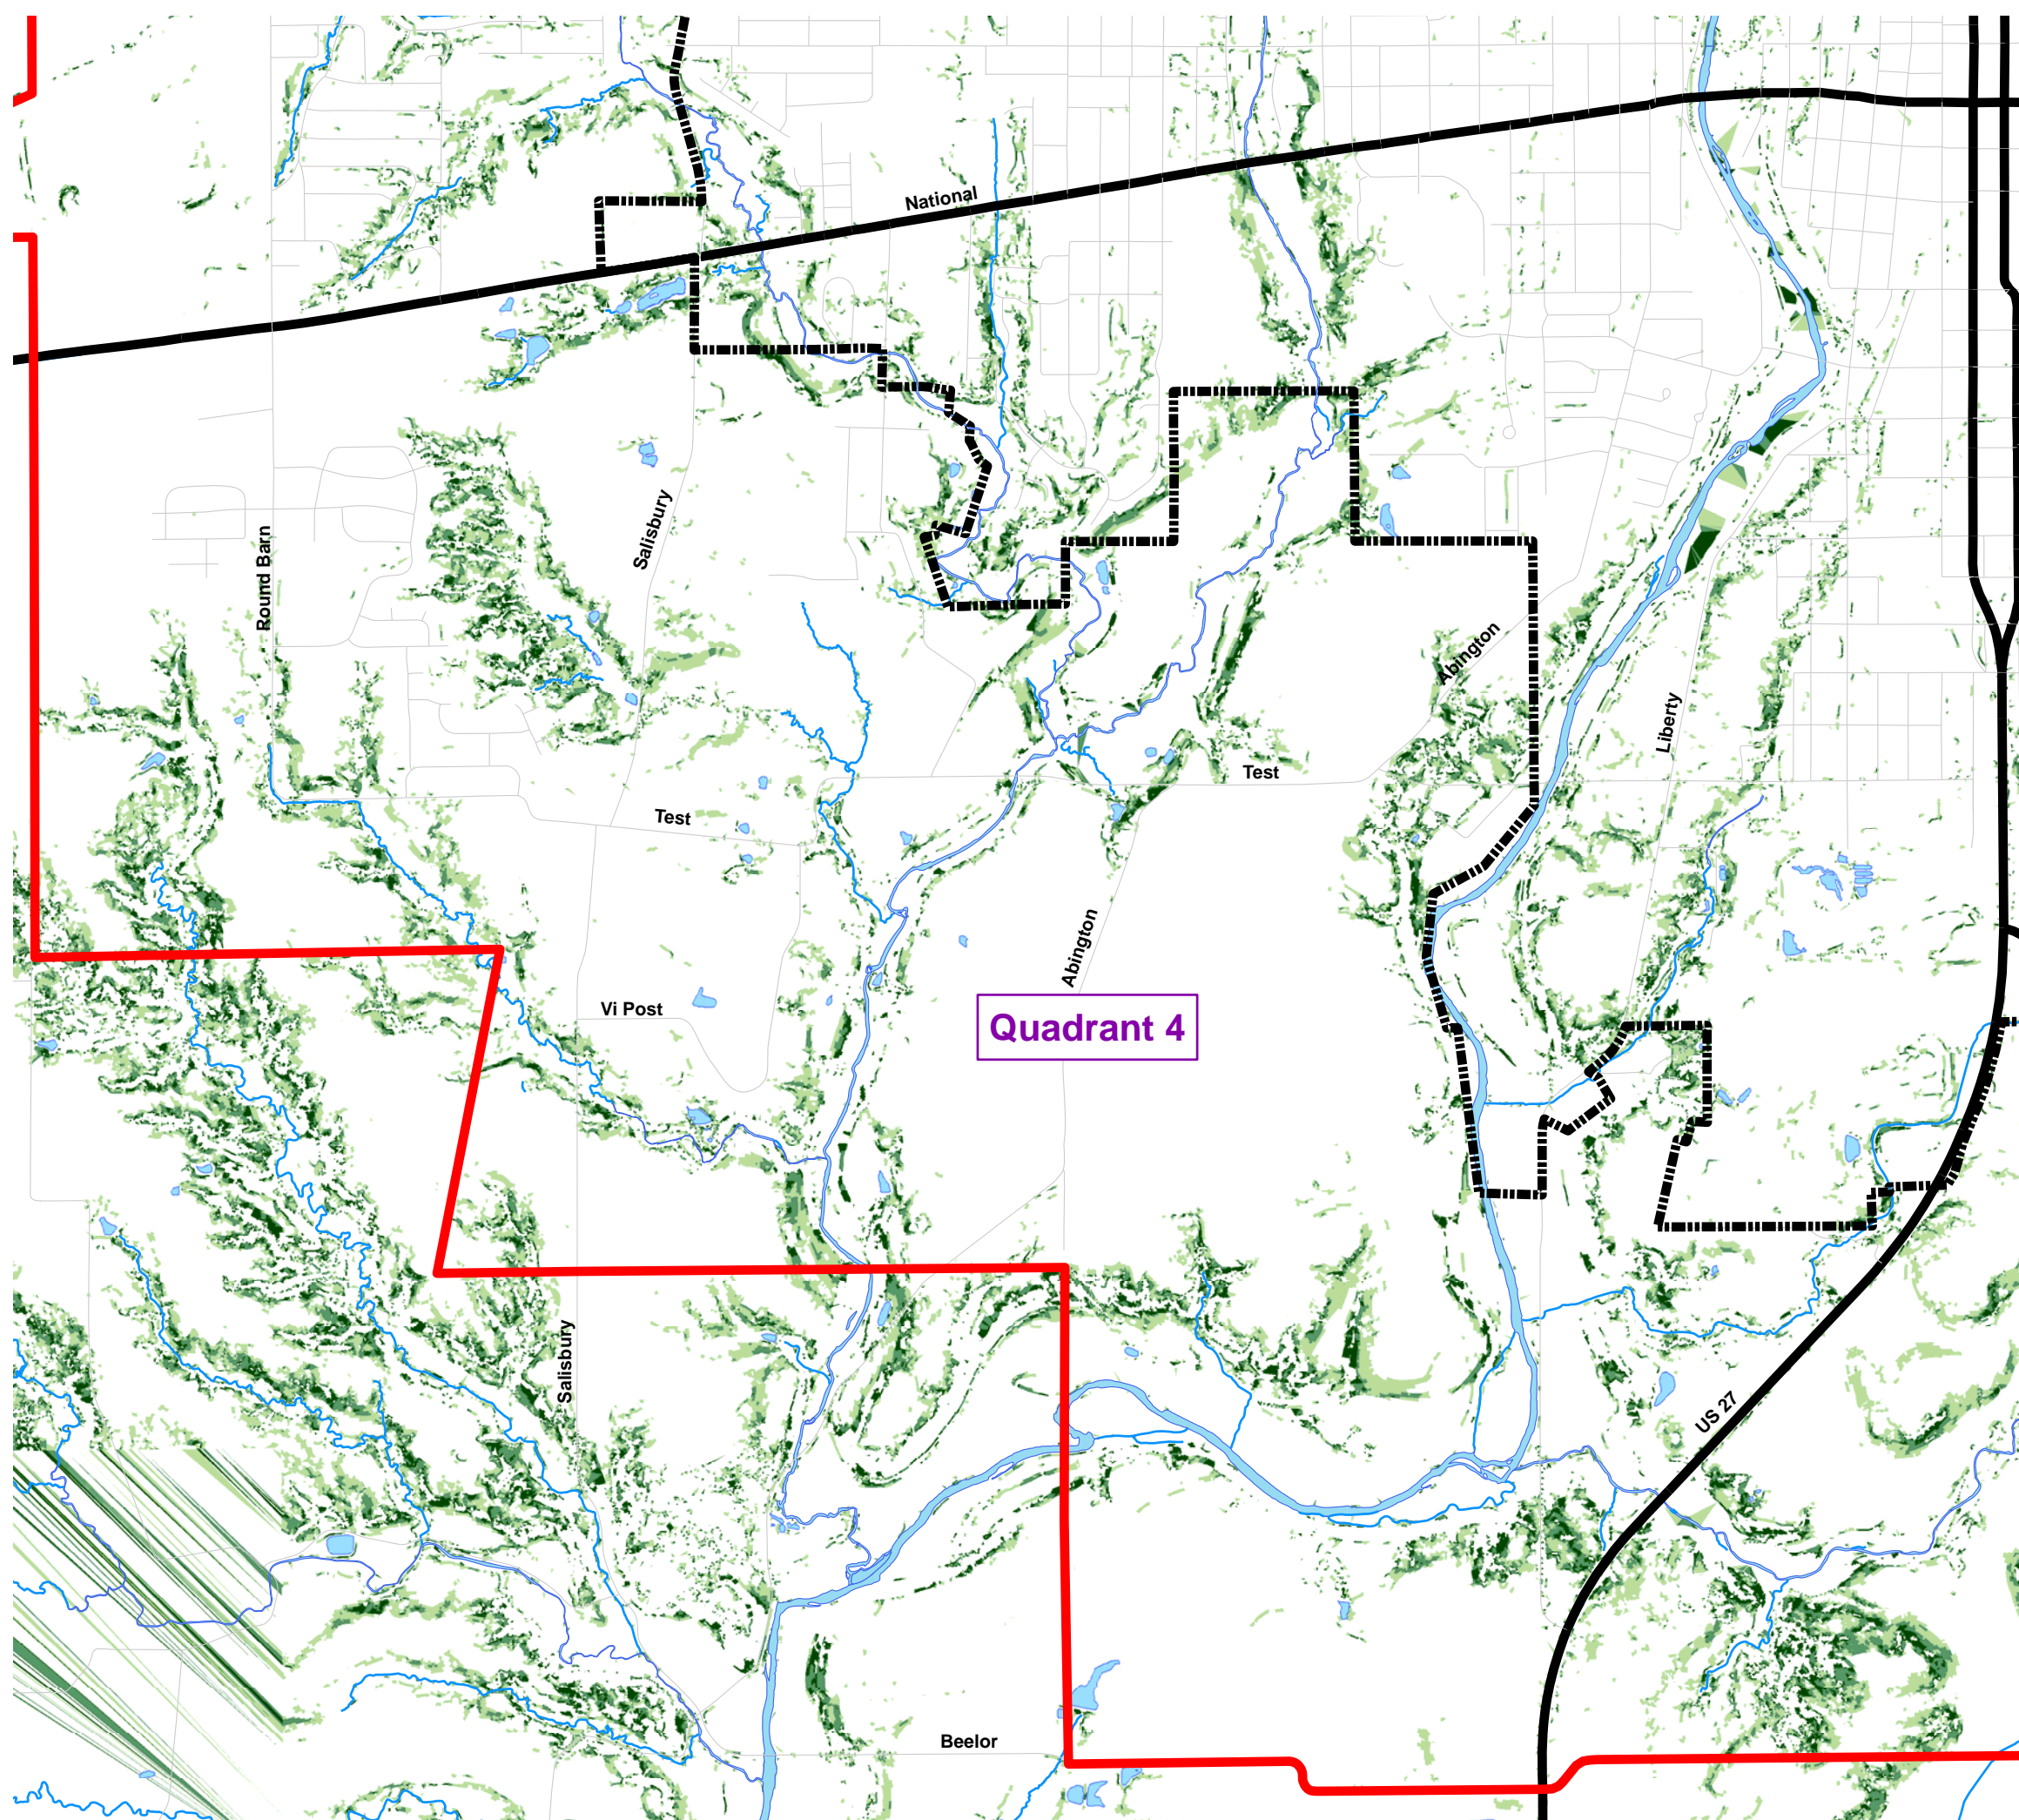

Slope Analysis

Quadrant 4

City of Richmond
Wayne County, IN

Slope

Data Sources:
Wayne County/City of Richmond Geographic Information System
Indiana Spatial Data Portal