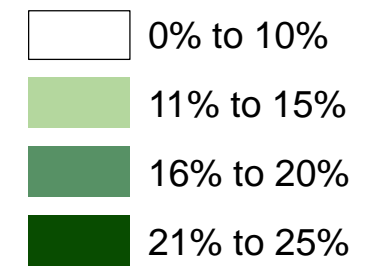

Slope Analysis

Quadrant 1

City of Richmond
Wayne County, IN

Slope

Quadrant 1