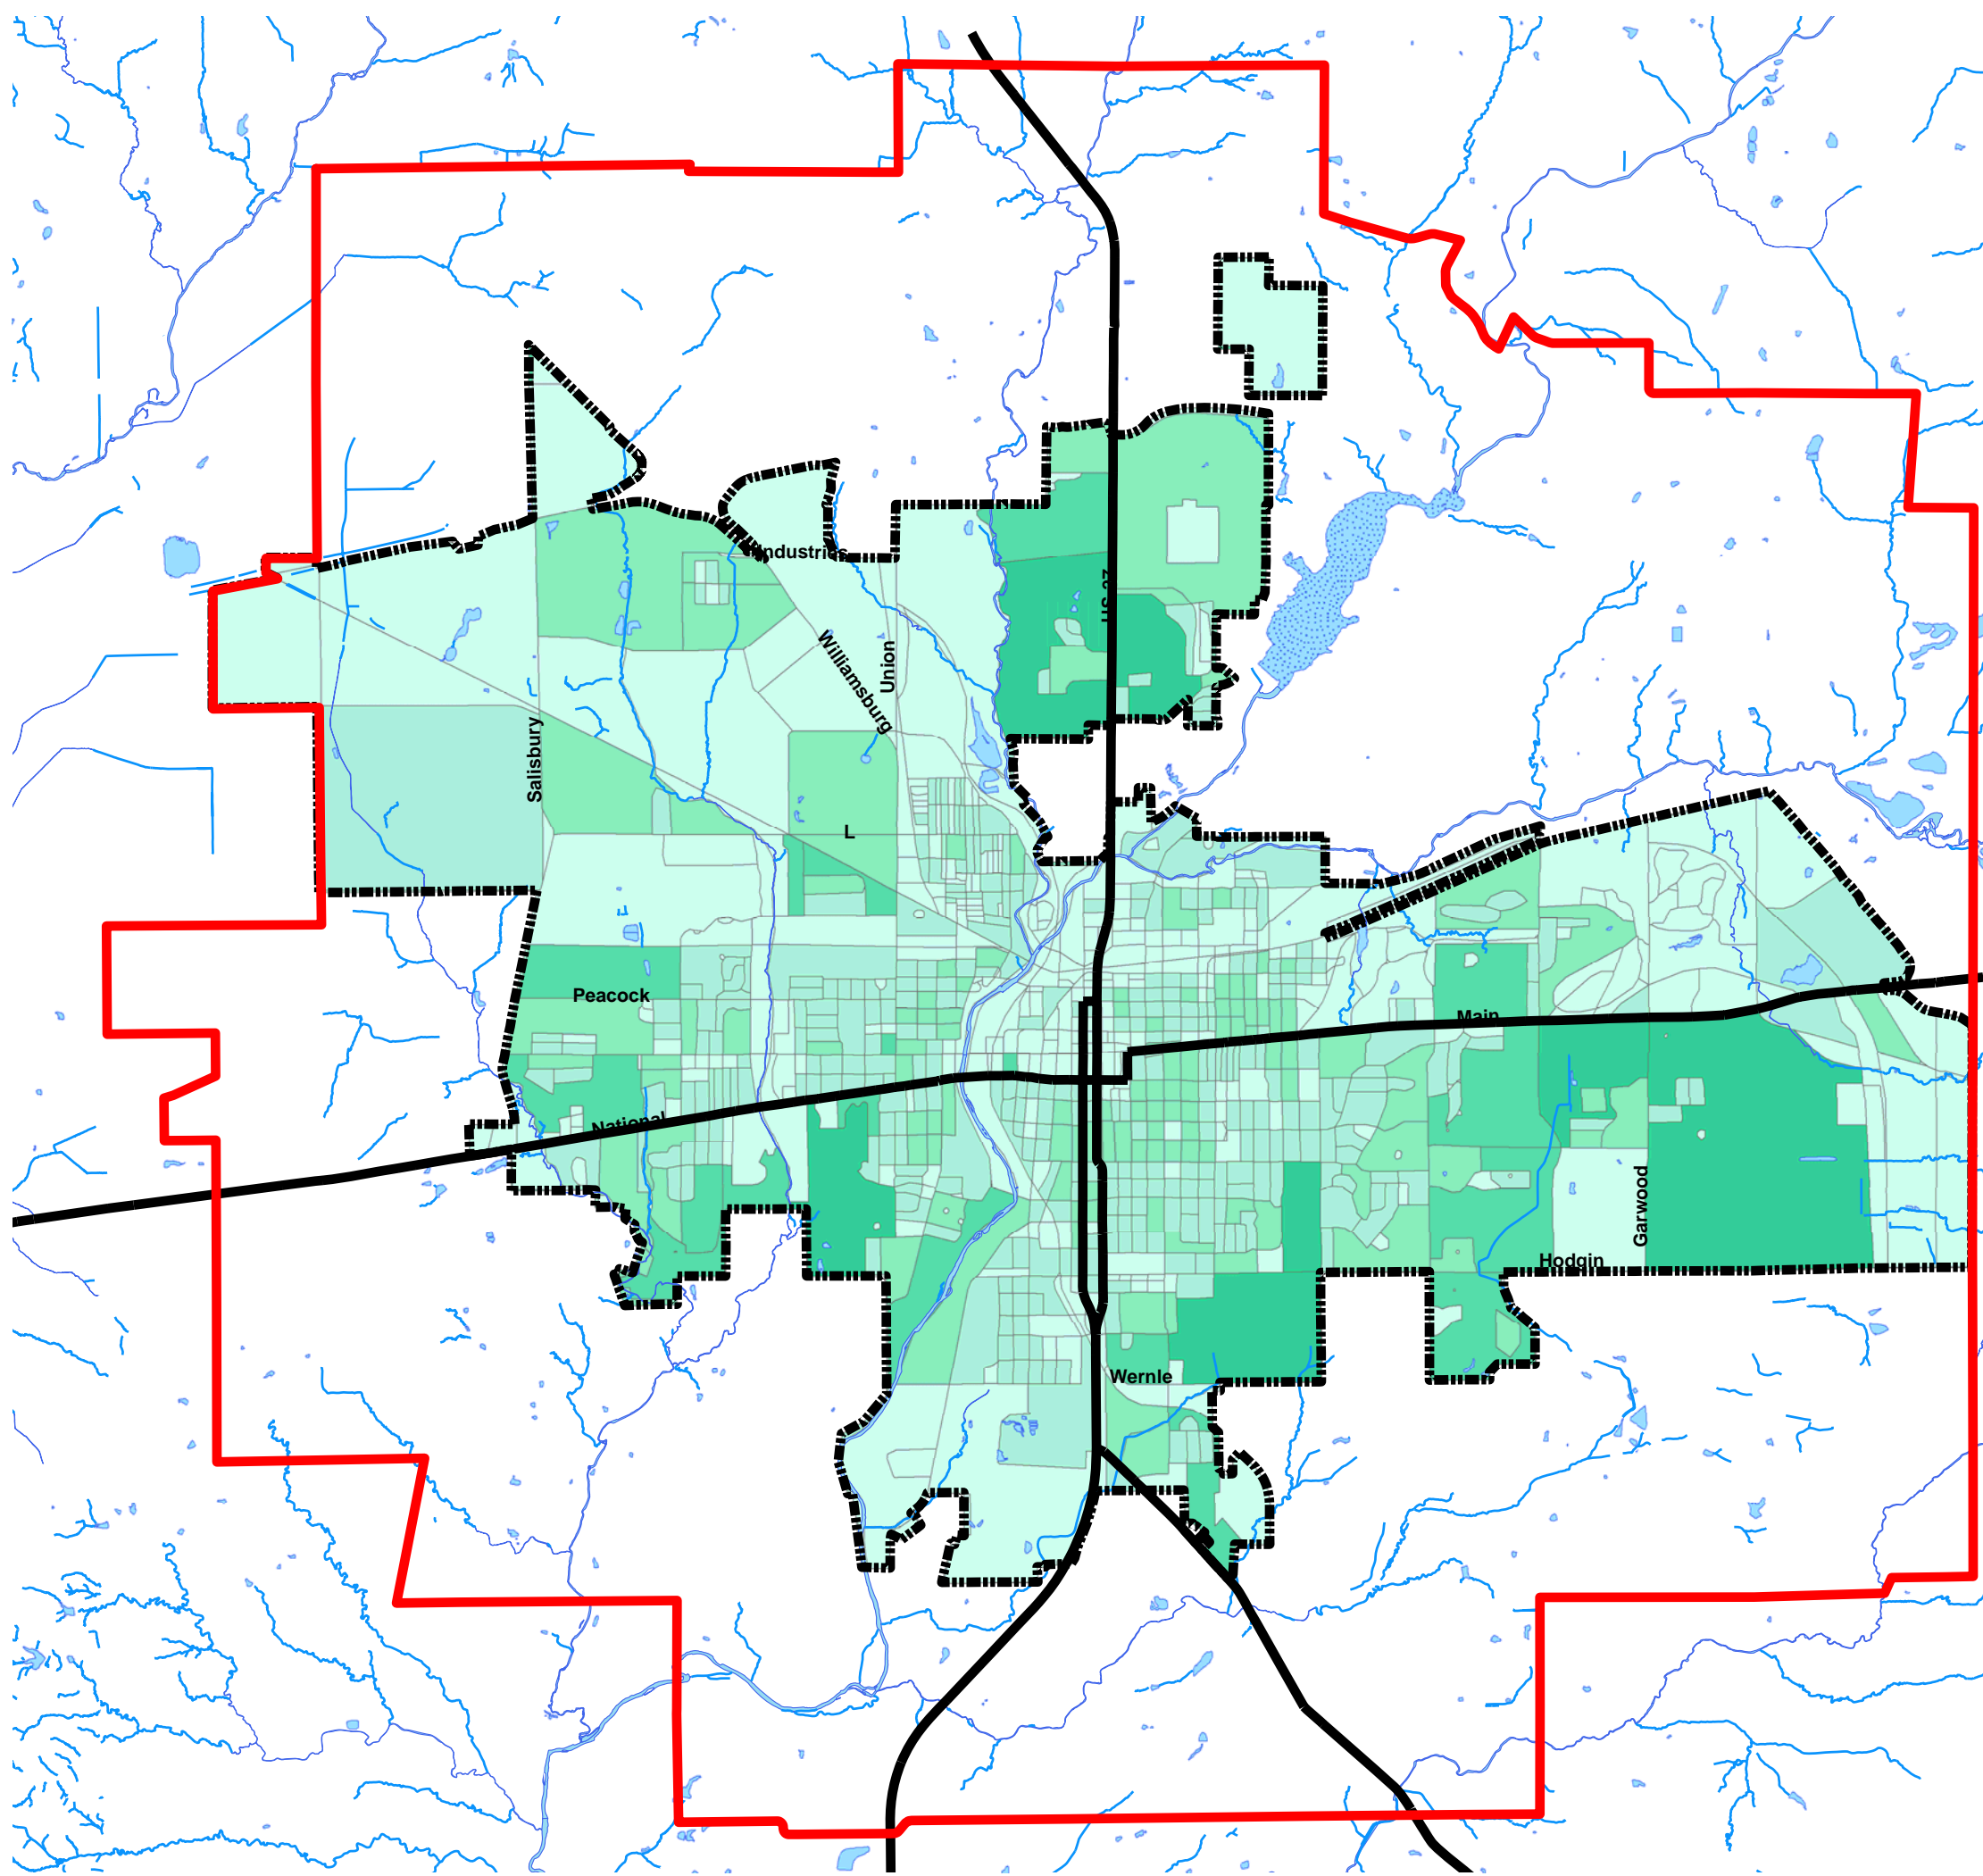

# Population Density

City of Richmond  
Wayne County, IN

## City of Richmond Census Blocks Population per Census Block

- 0 - 25 Persons
- 26 - 70 Persons
- 71 - 158 Persons
- 159 - 358 Persons
- 359 - 747 Persons

Data Sources:  
Wayne County/City of Richmond Geographic Information System  
Indiana Spatial Data Portal