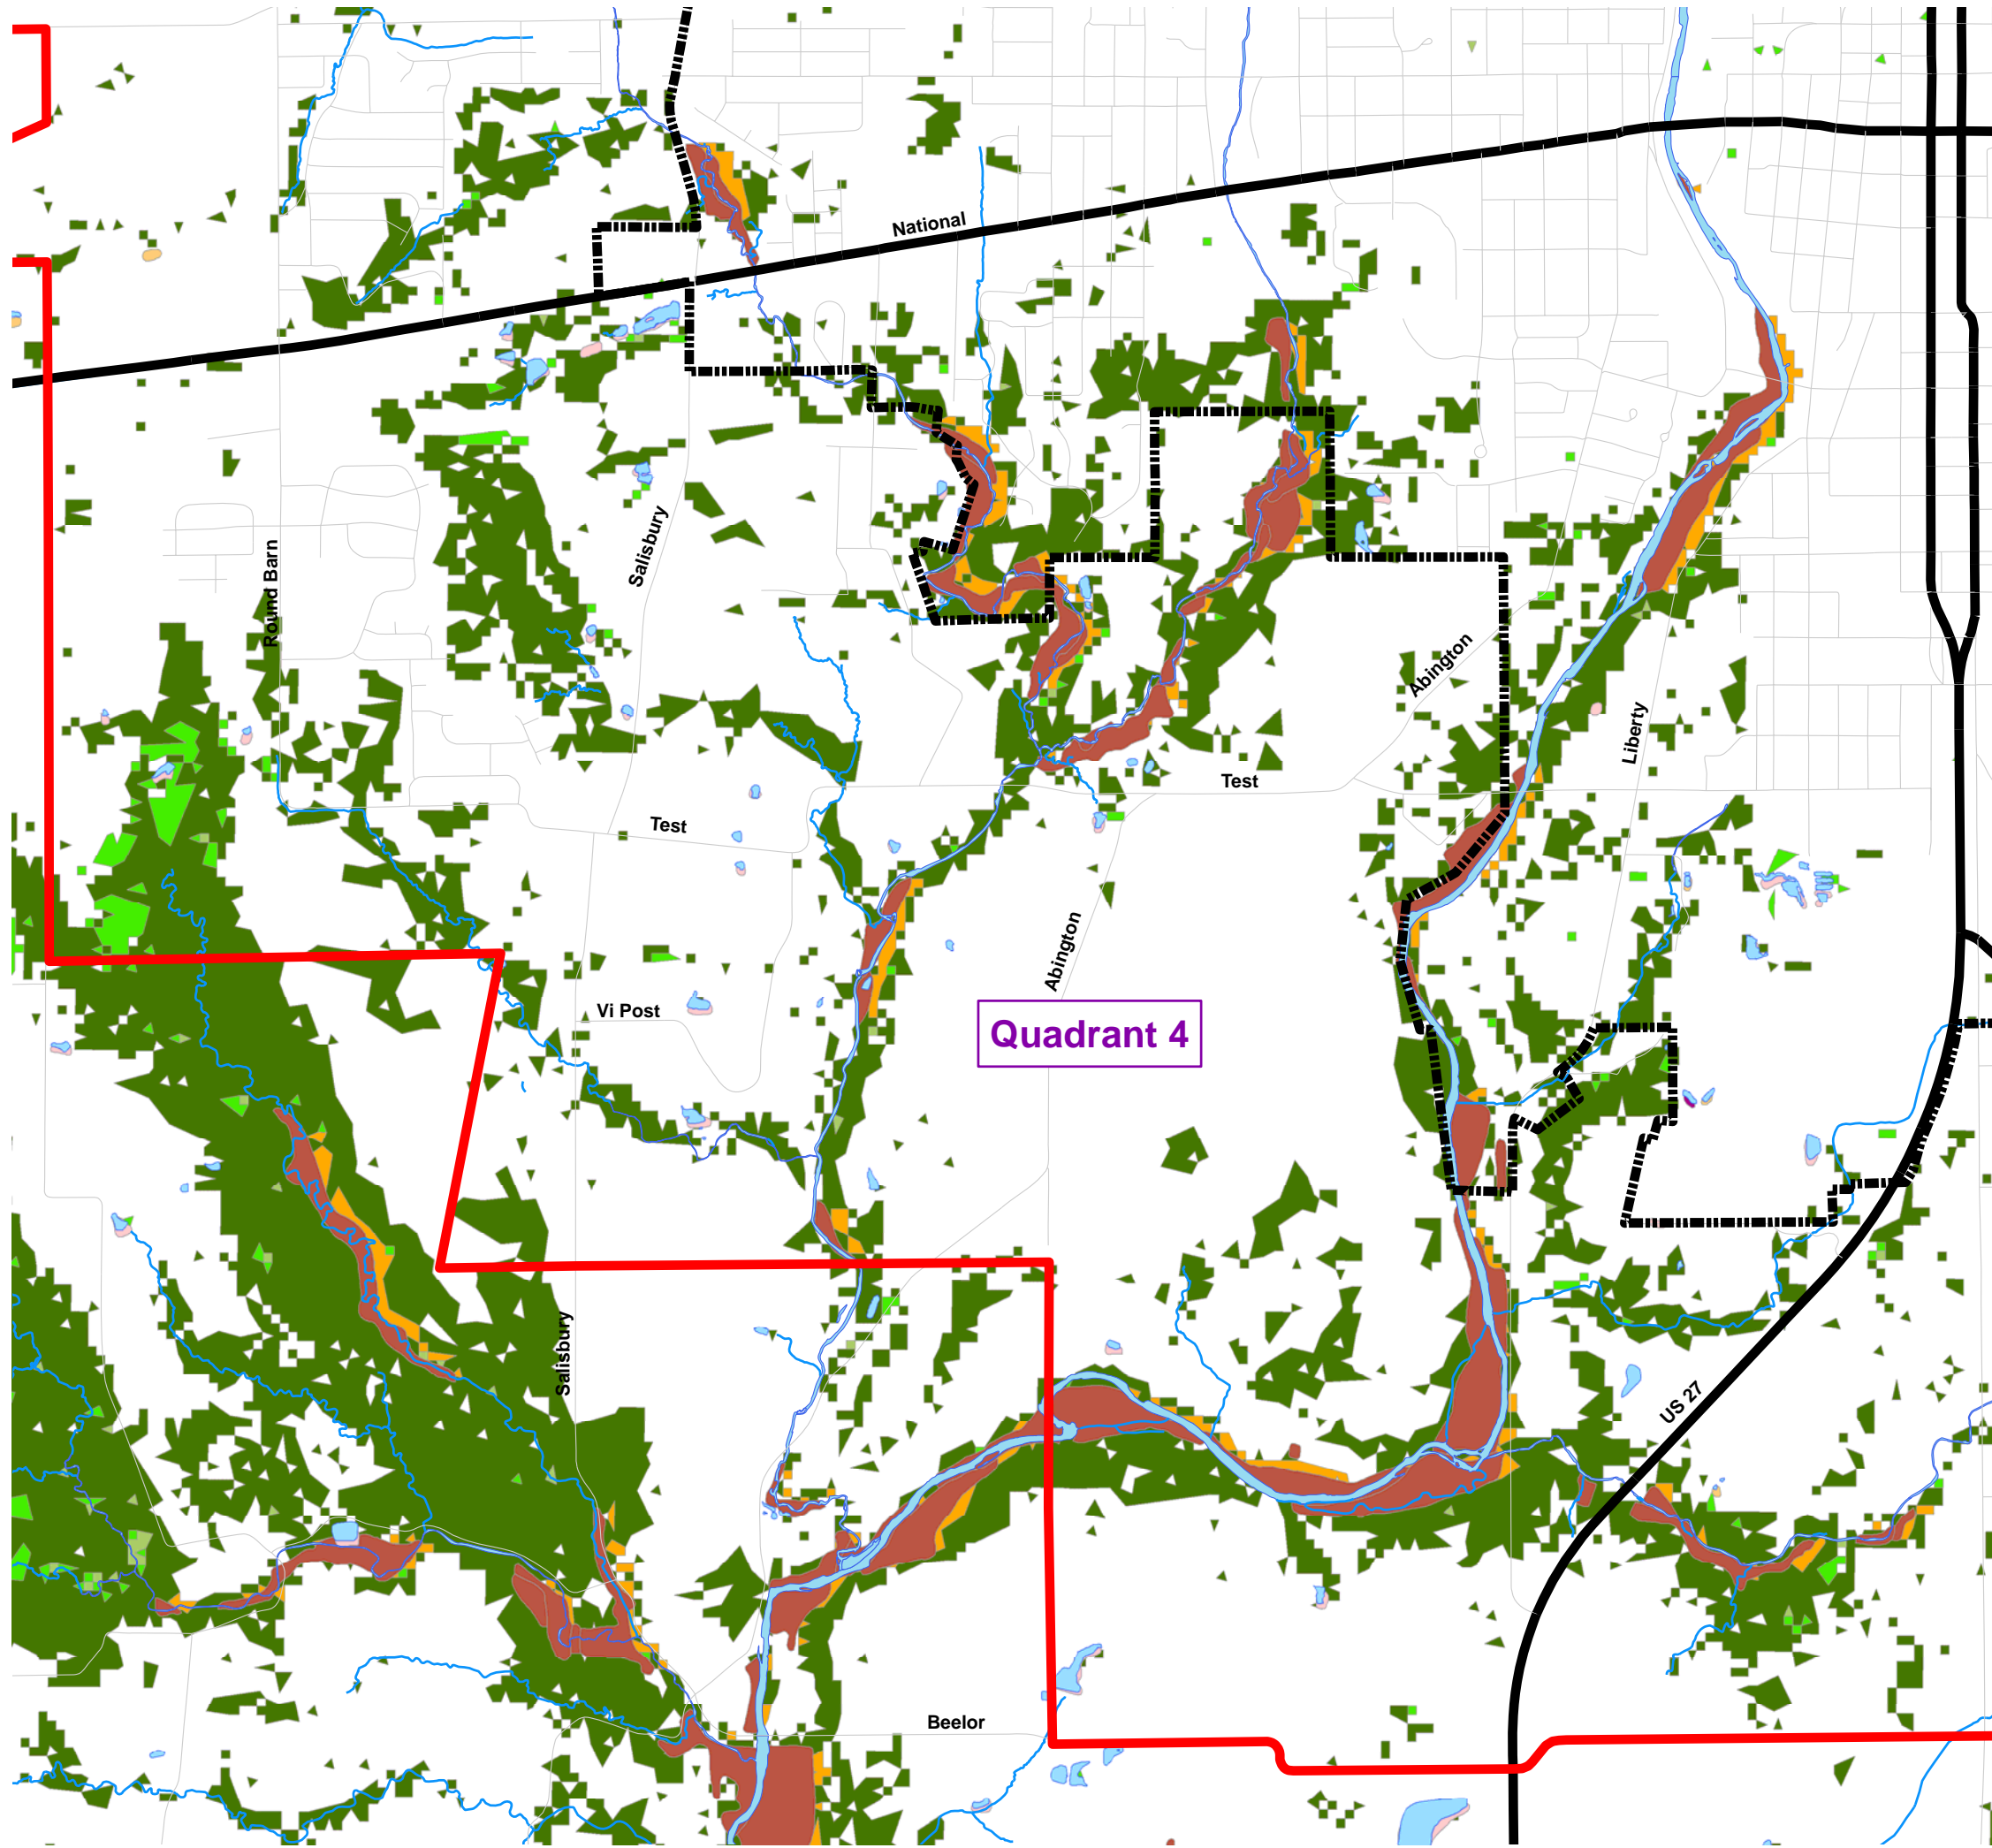

# Natural Features

Quadrant 4

City of Richmond  
Wayne County, IN

- Streams
- Rivers
- Lakes
- Reservoir

### Wetlands

- Artificially Flooded
- Intermittently Exposed
- Seasonally Flooded
- Semipermanently Flooded
- Temporarily Flooded

### Land Cover

- Deciduous Forest
- Evergreen Forest
- Mixed Forest
- Woody Wetlands
- Emergent Herbaceous Wetlands

Data Sources:  
Wayne County/City of Richmond Geographic Information System  
Indiana Spatial Data Portal