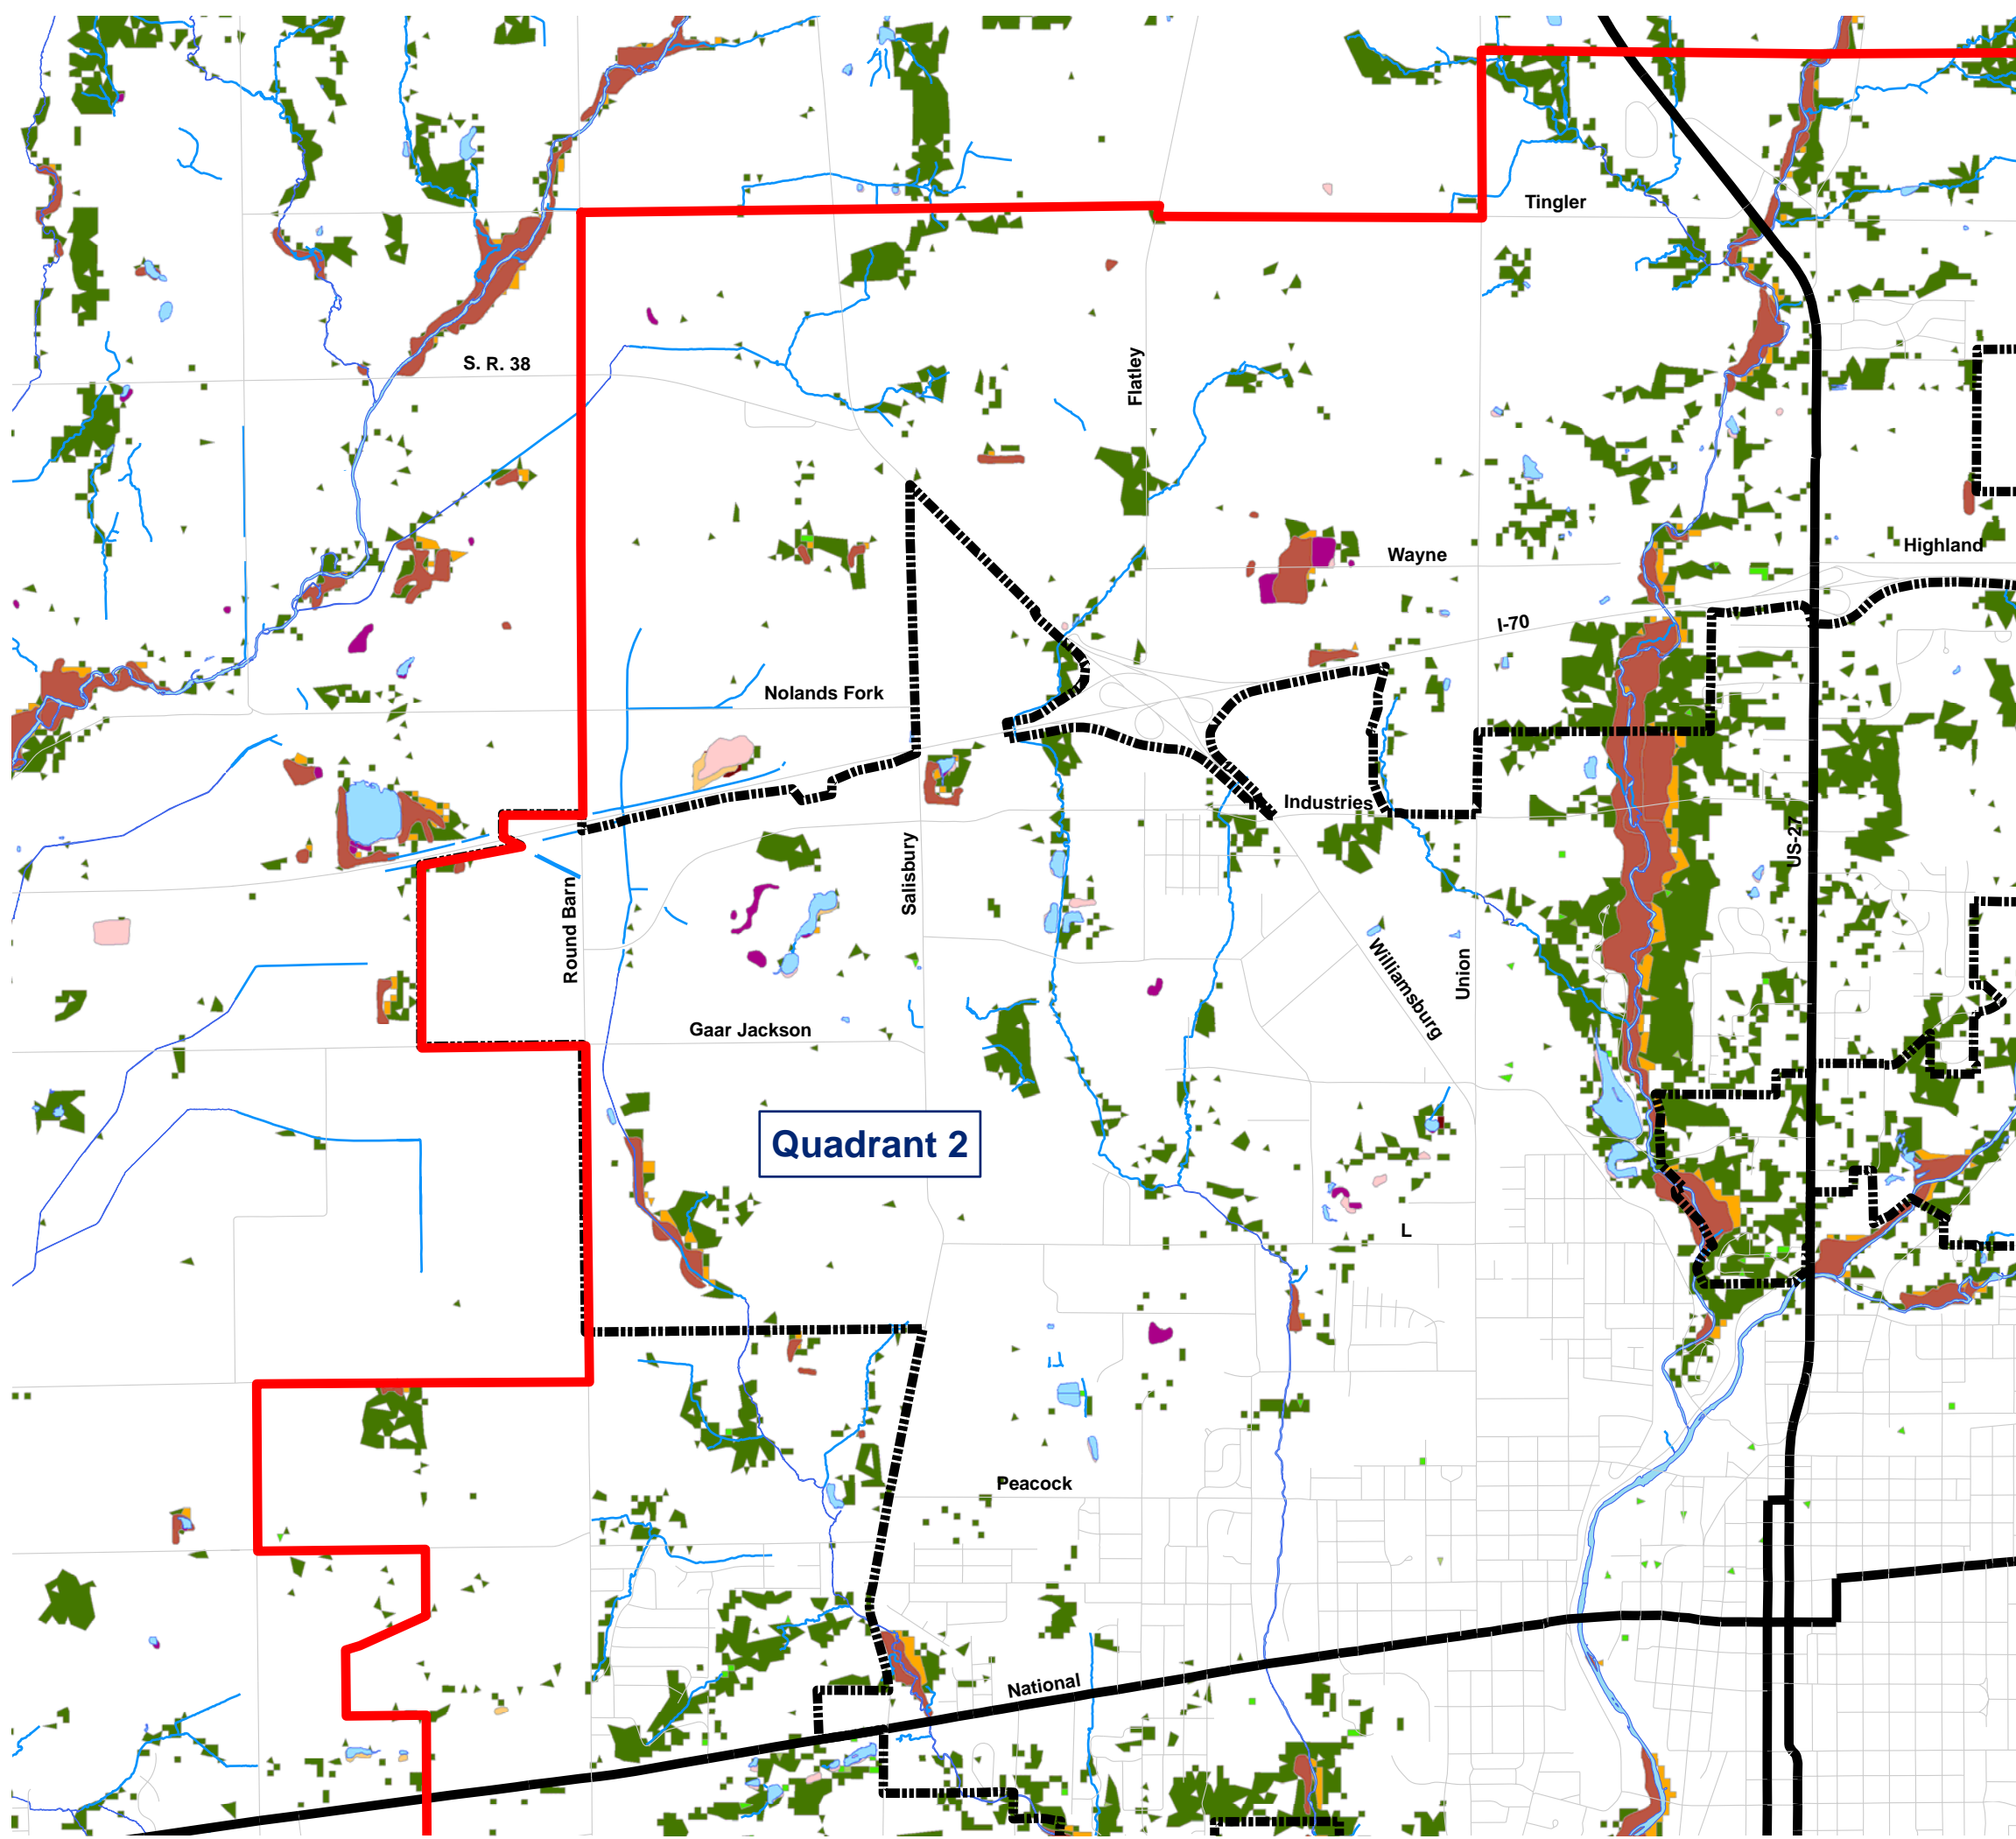

Natural Features

Quadrant 2

City of Richmond
Wayne County, IN

- Streams
- Rivers
- Lakes
- Reservoir

Wetlands

- Artificially Flooded
- Intermittently Exposed
- Seasonally Flooded
- Semipermanently Flooded
- Temporarily Flooded

Land Cover

- Deciduous Forest
- Evergreen Forest
- Mixed Forest
- Woody Wetlands
- Emergent Herbaceous Wetlands

Data Sources:
Wayne County/City of Richmond Geographic Information System
Indiana Spatial Data Portal