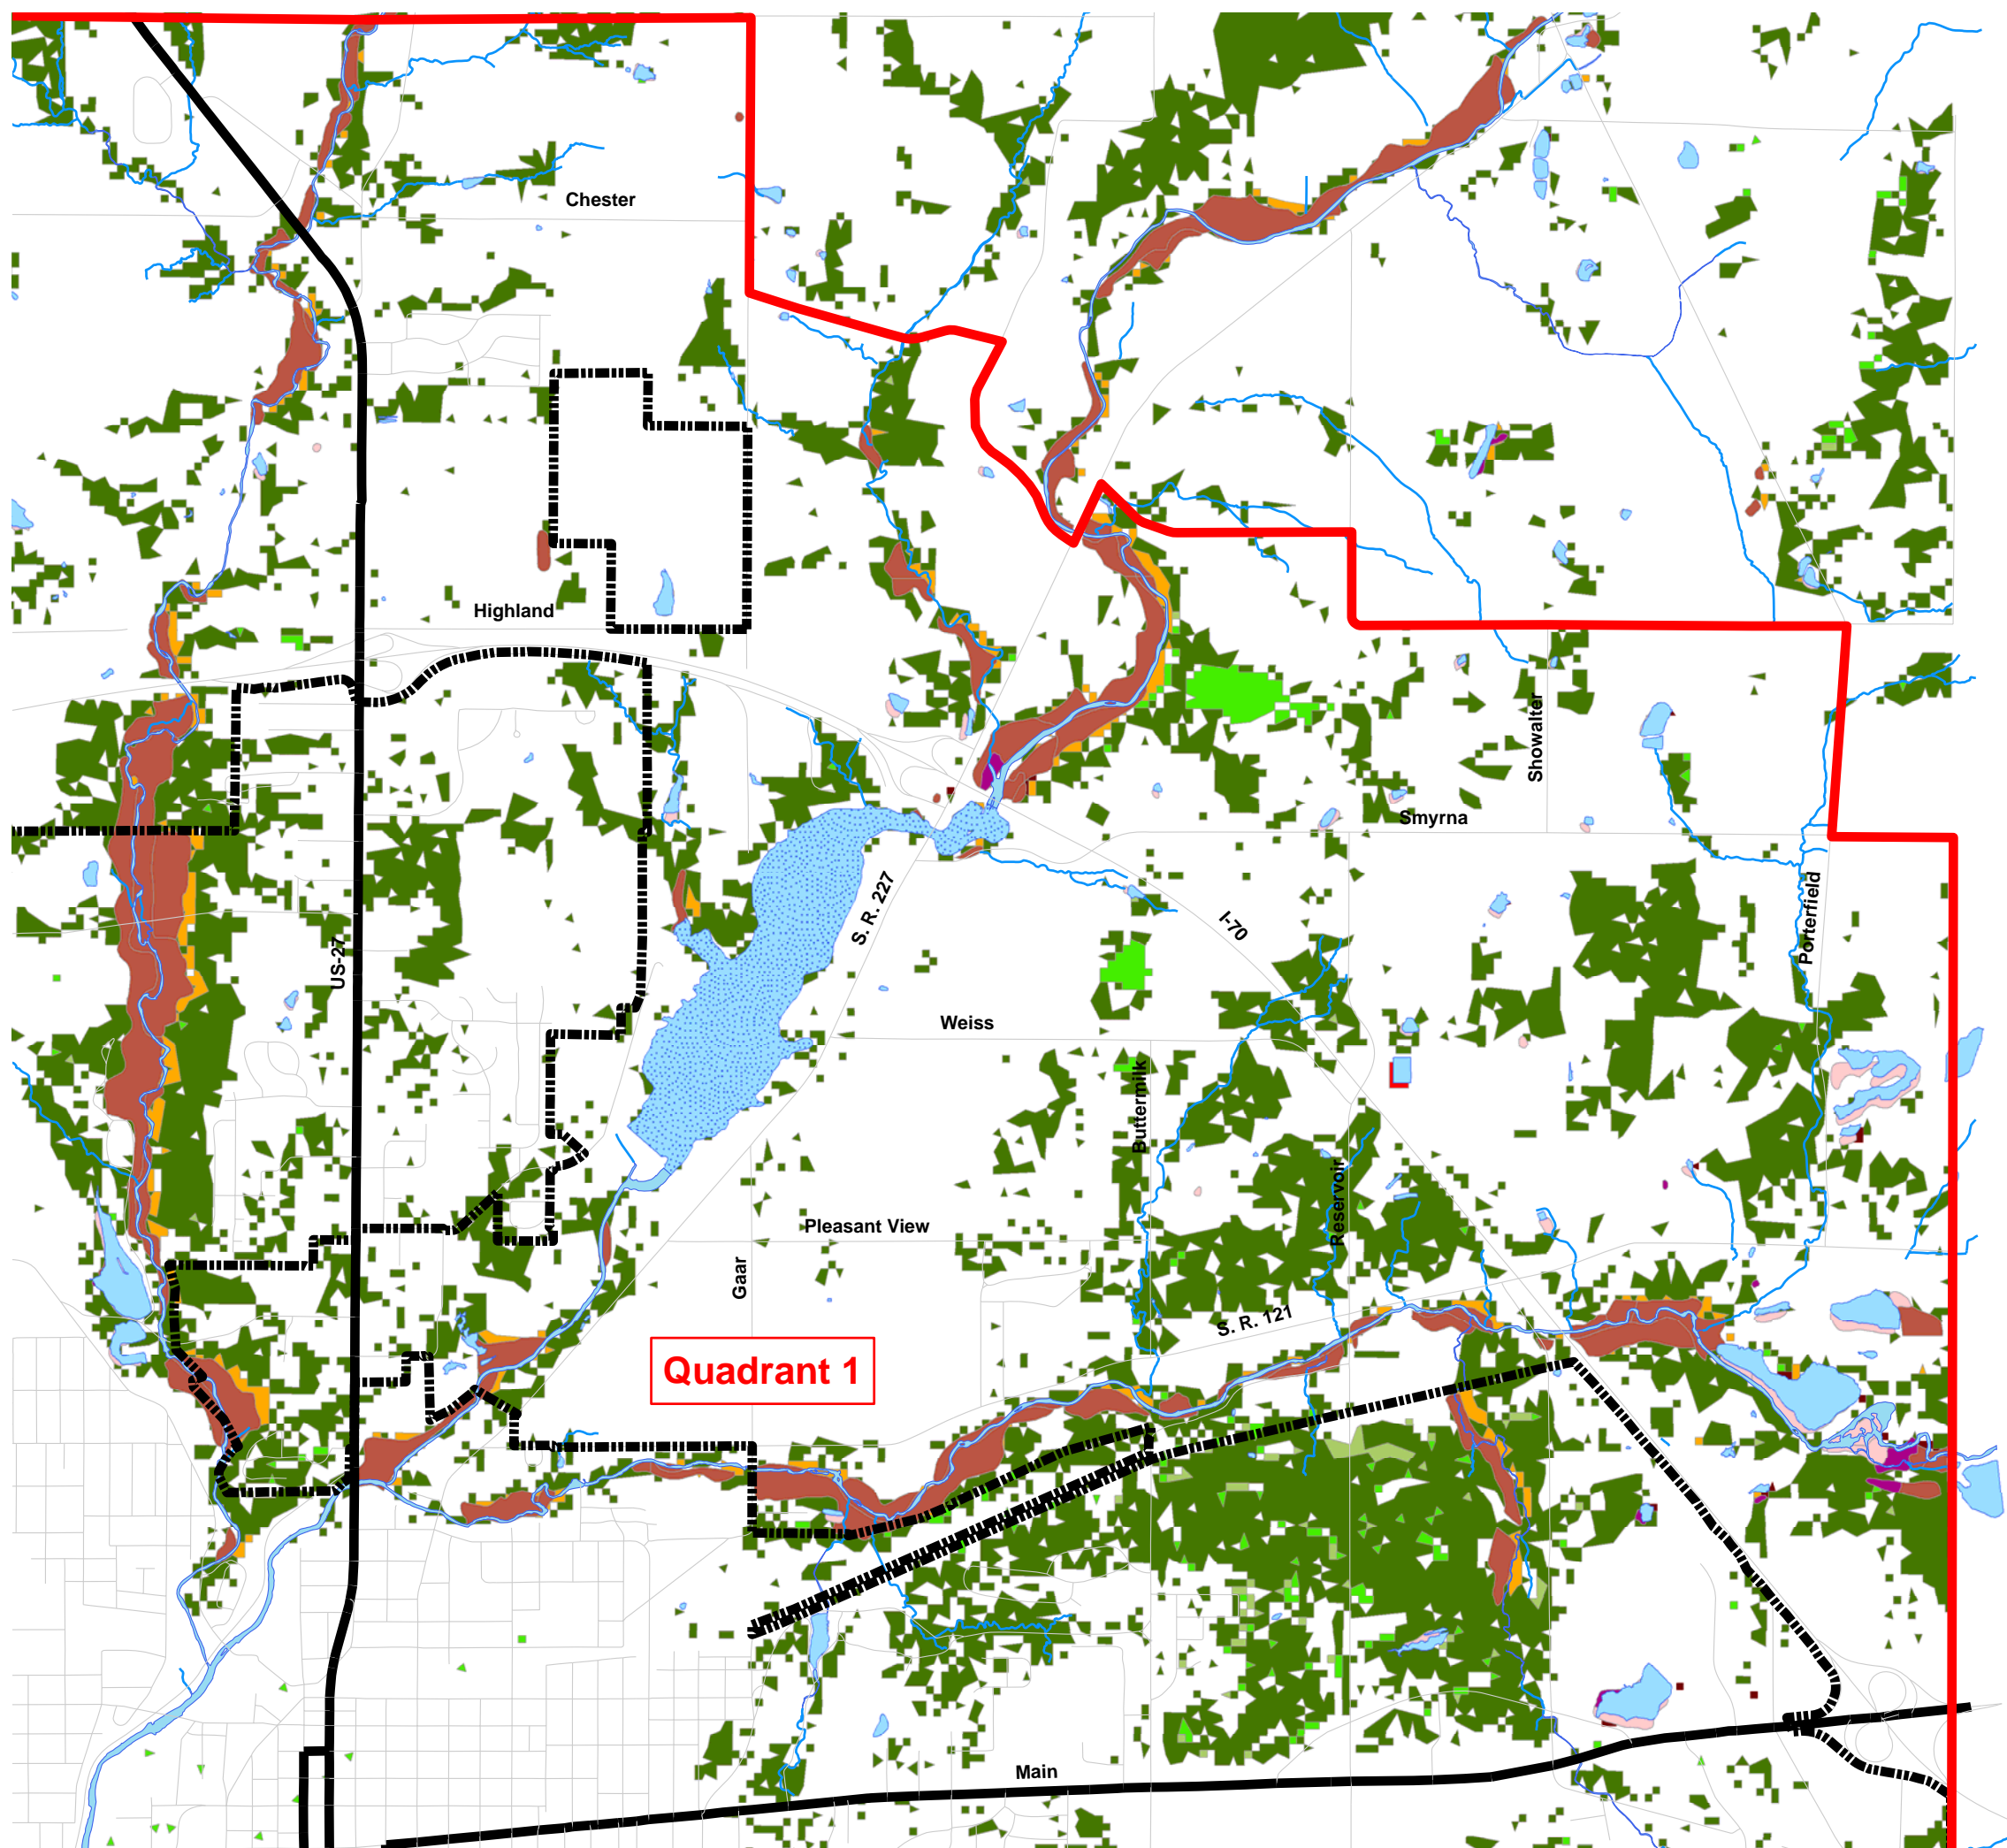

# Natural Features

Quadrant 1

City of Richmond  
Wayne County, IN

- Streams
- Rivers
- Lakes
- Reservoir

### Wetlands

- Artificially Flooded
- Intermittently Exposed
- Seasonally Flooded
- Semipermanently Flooded
- Temporarily Flooded

### Land Cover

- Deciduous Forest
- Evergreen Forest
- Mixed Forest
- Woody Wetlands
- Emergent Herbaceous Wetlands

Data Sources:  
Wayne County/City of Richmond Geographic Information System  
Indiana Spatial Data Portal