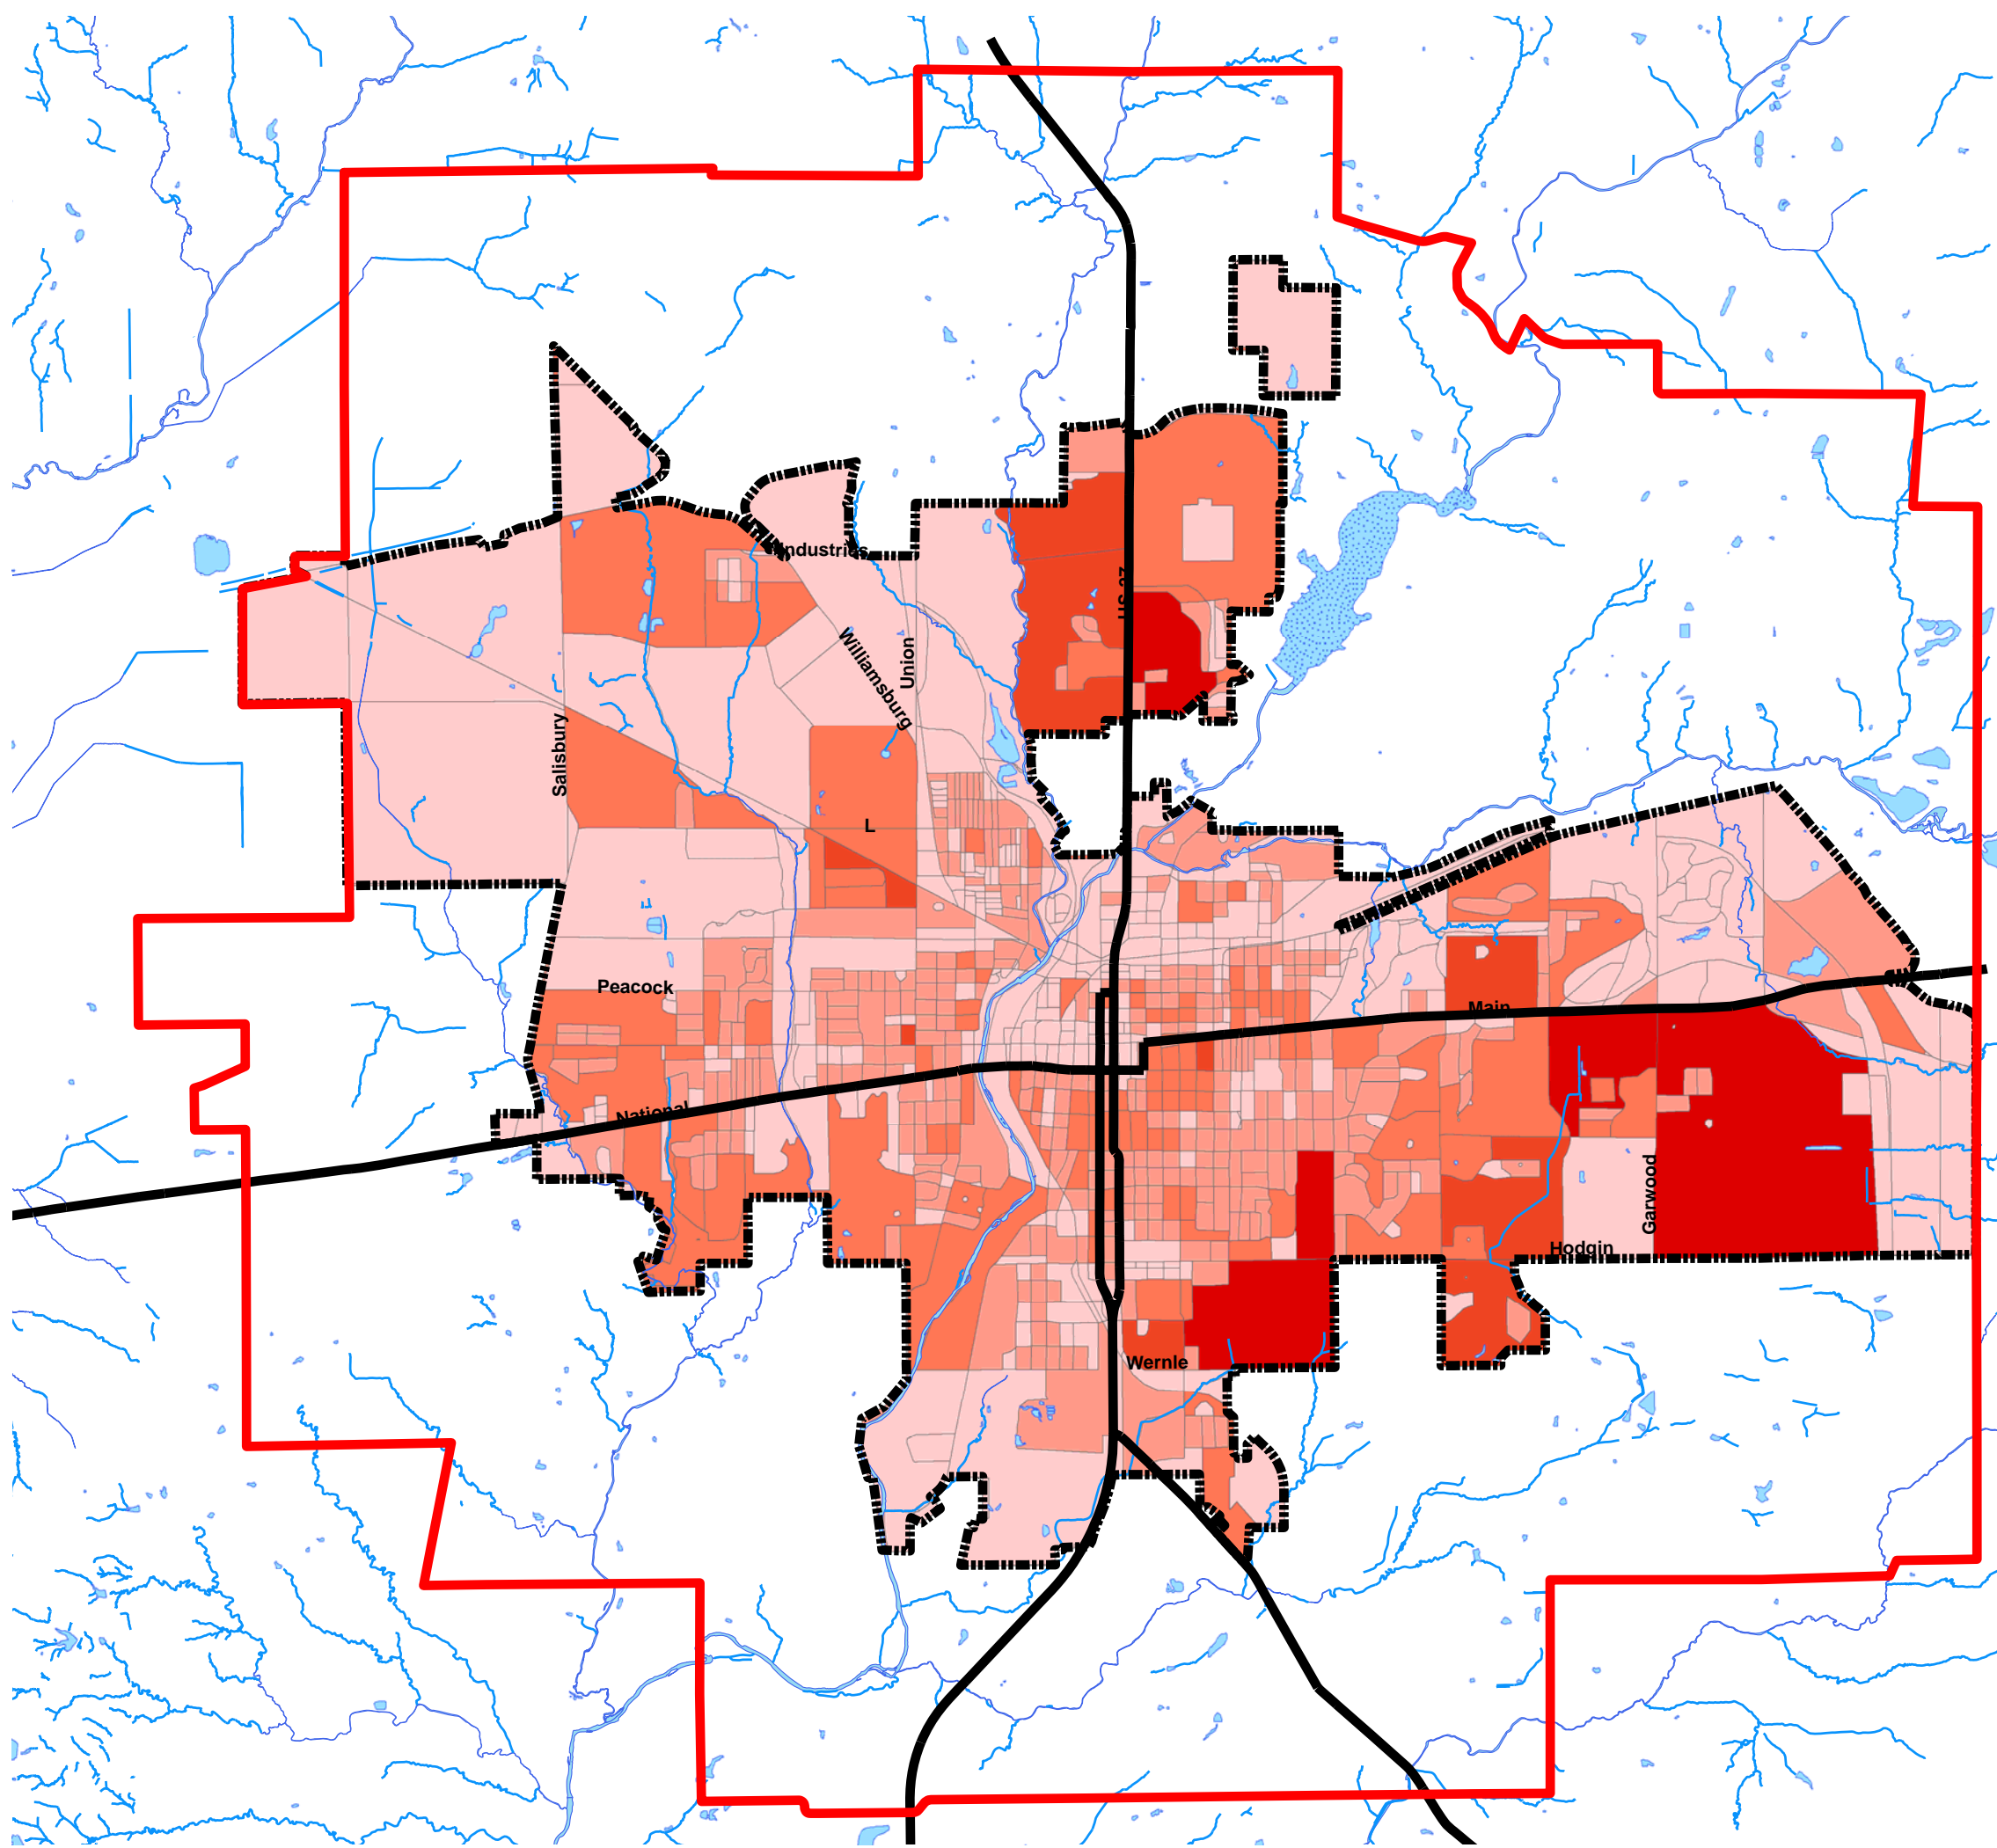

Housing Density

City of Richmond
Wayne County, IN

City of Richmond Census Blocks Housing Units per Census Block

Data Sources:
Wayne County/City of Richmond Geographic Information System
Indiana Spatial Data Portal