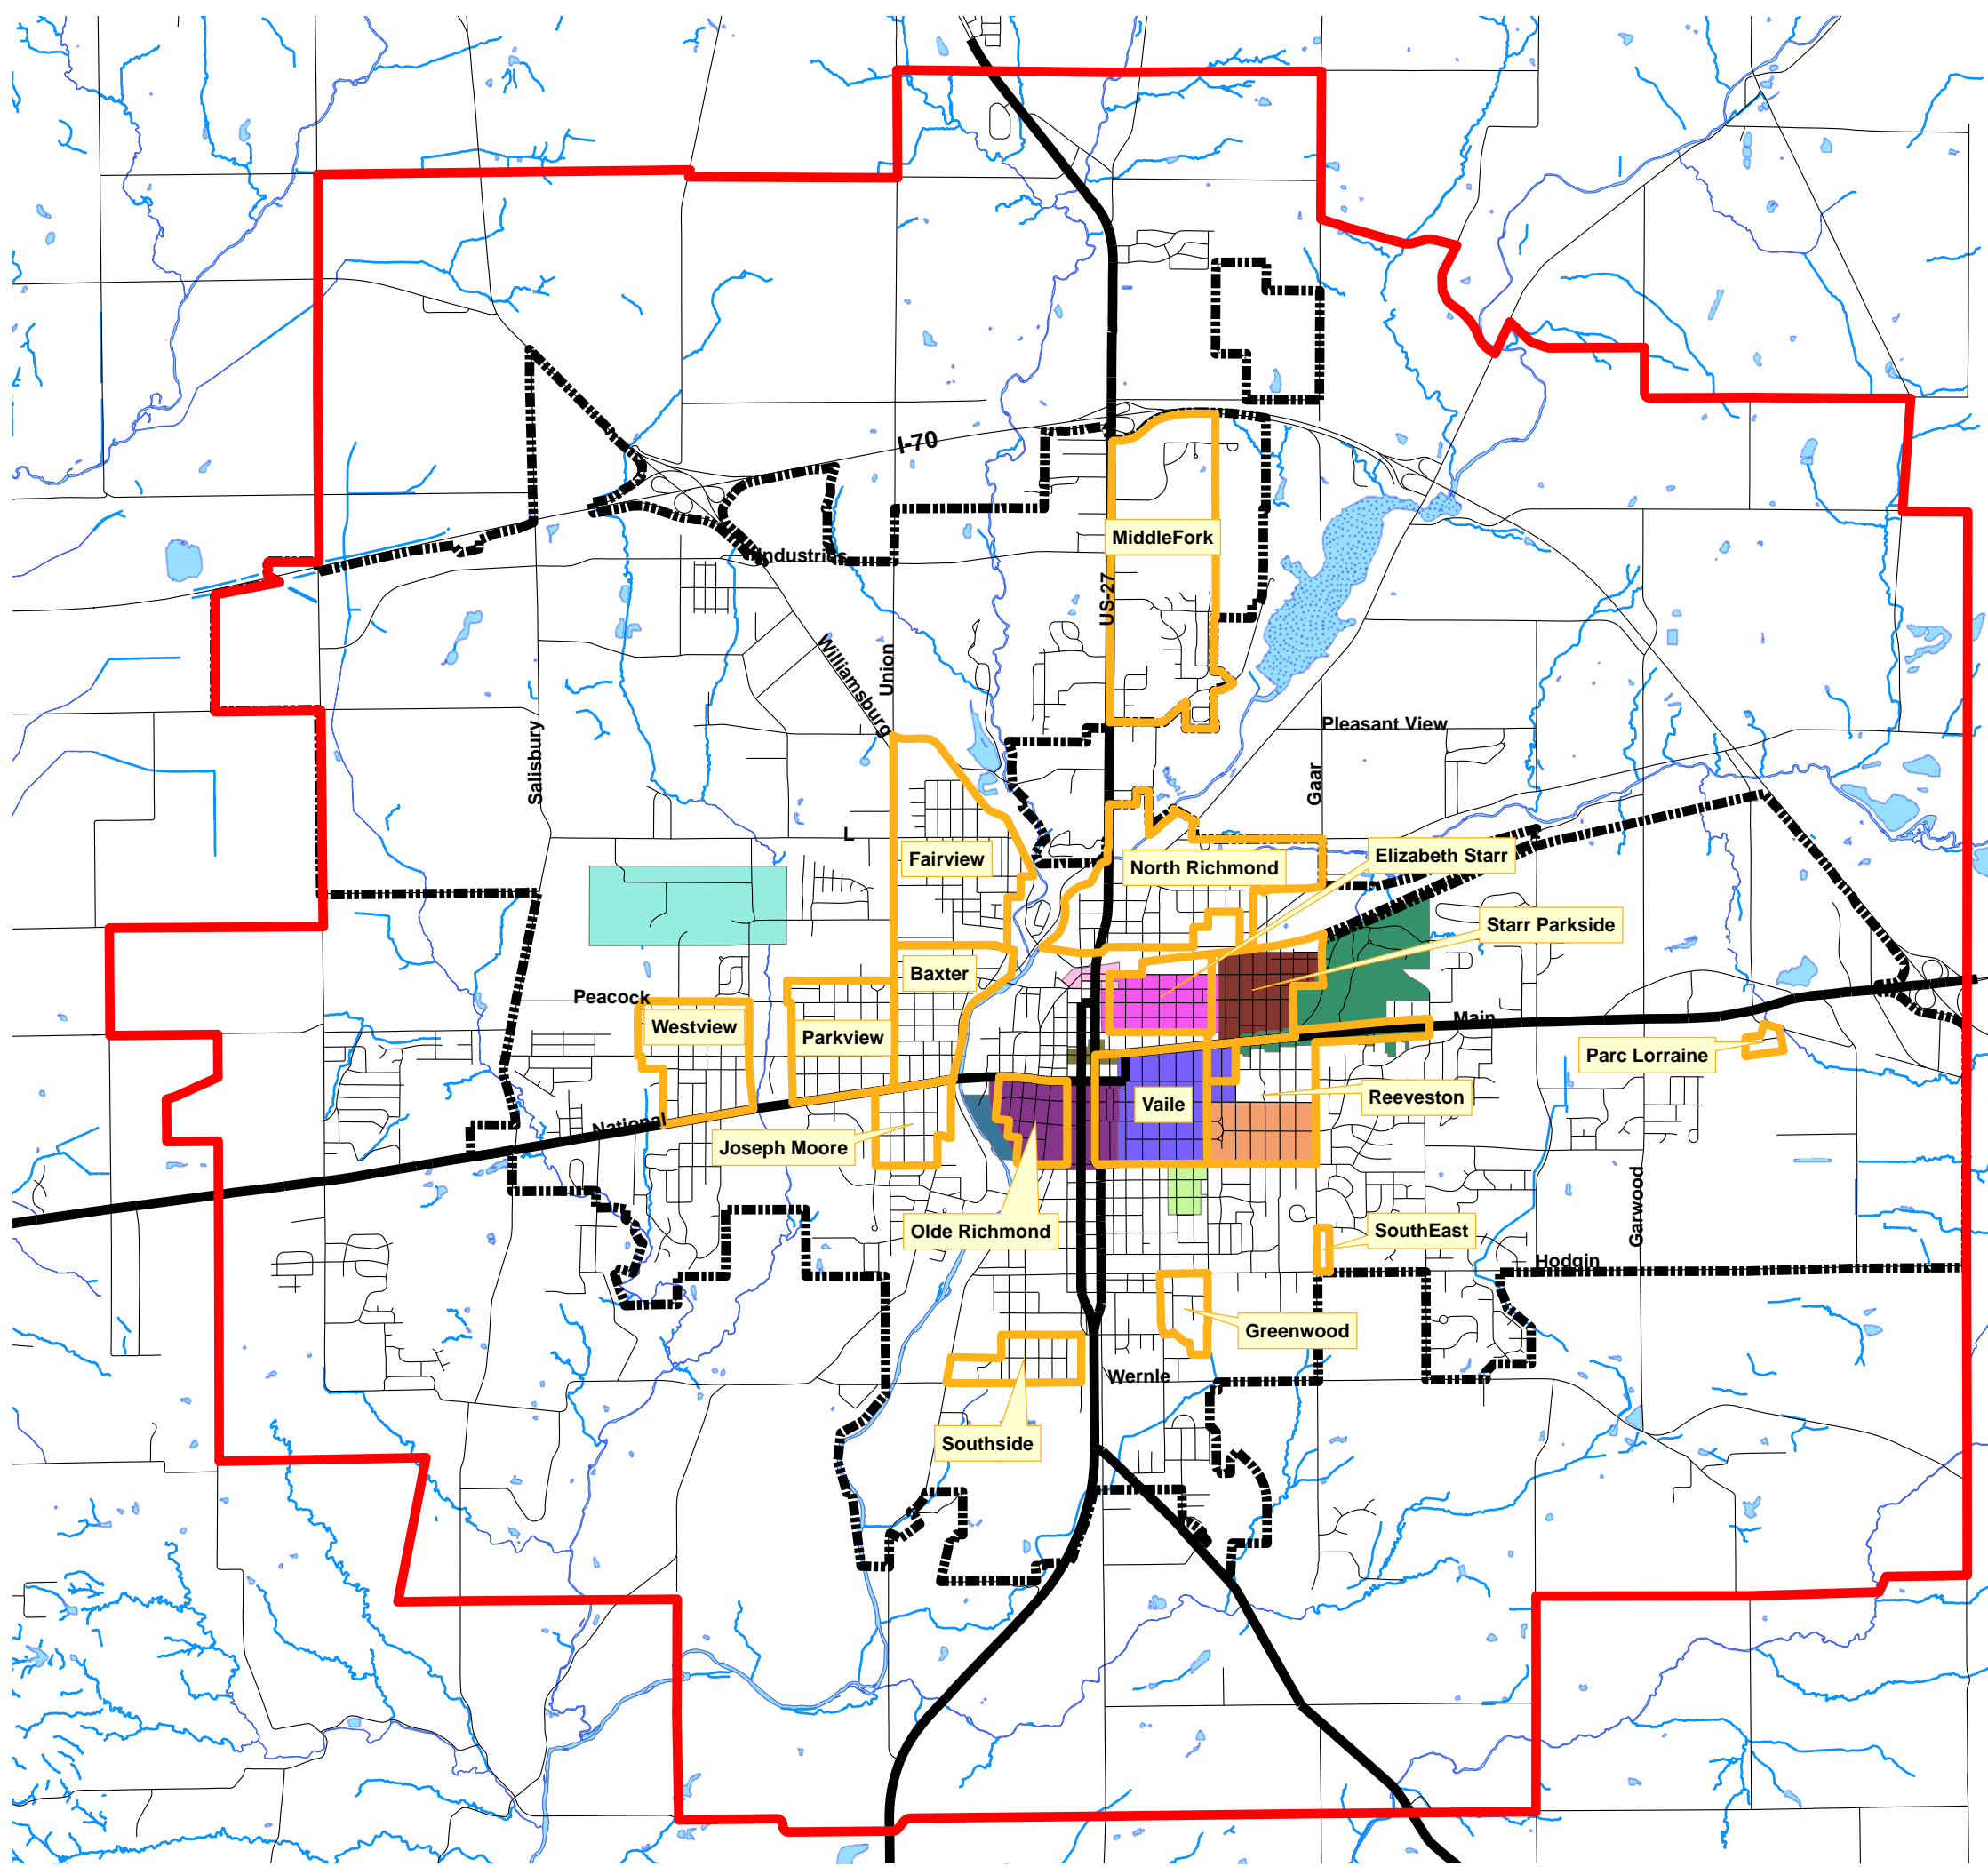

# Historic Districts & Neighborhoods

## City of Richmond Wayne County, IN

- Richmond City Limits
- Boundary of '2-Mile Fringe' Area
- Neighborhoods
- Historic Districts**
- Glen Miller Park
- Grand Boulevard
- Old Richmond
- Reeveston Place
- Richmond Bungalow/Cottage
- Richmond Downtown
- Richmond Railroad Station
- Richmond Southside
- Richmond State Hospital
- Starr
- Starr Piano/Gennett Record Co

Data Sources:  
Wayne County/City of Richmond Geographic Information System  
Indiana Spatial Data Portal