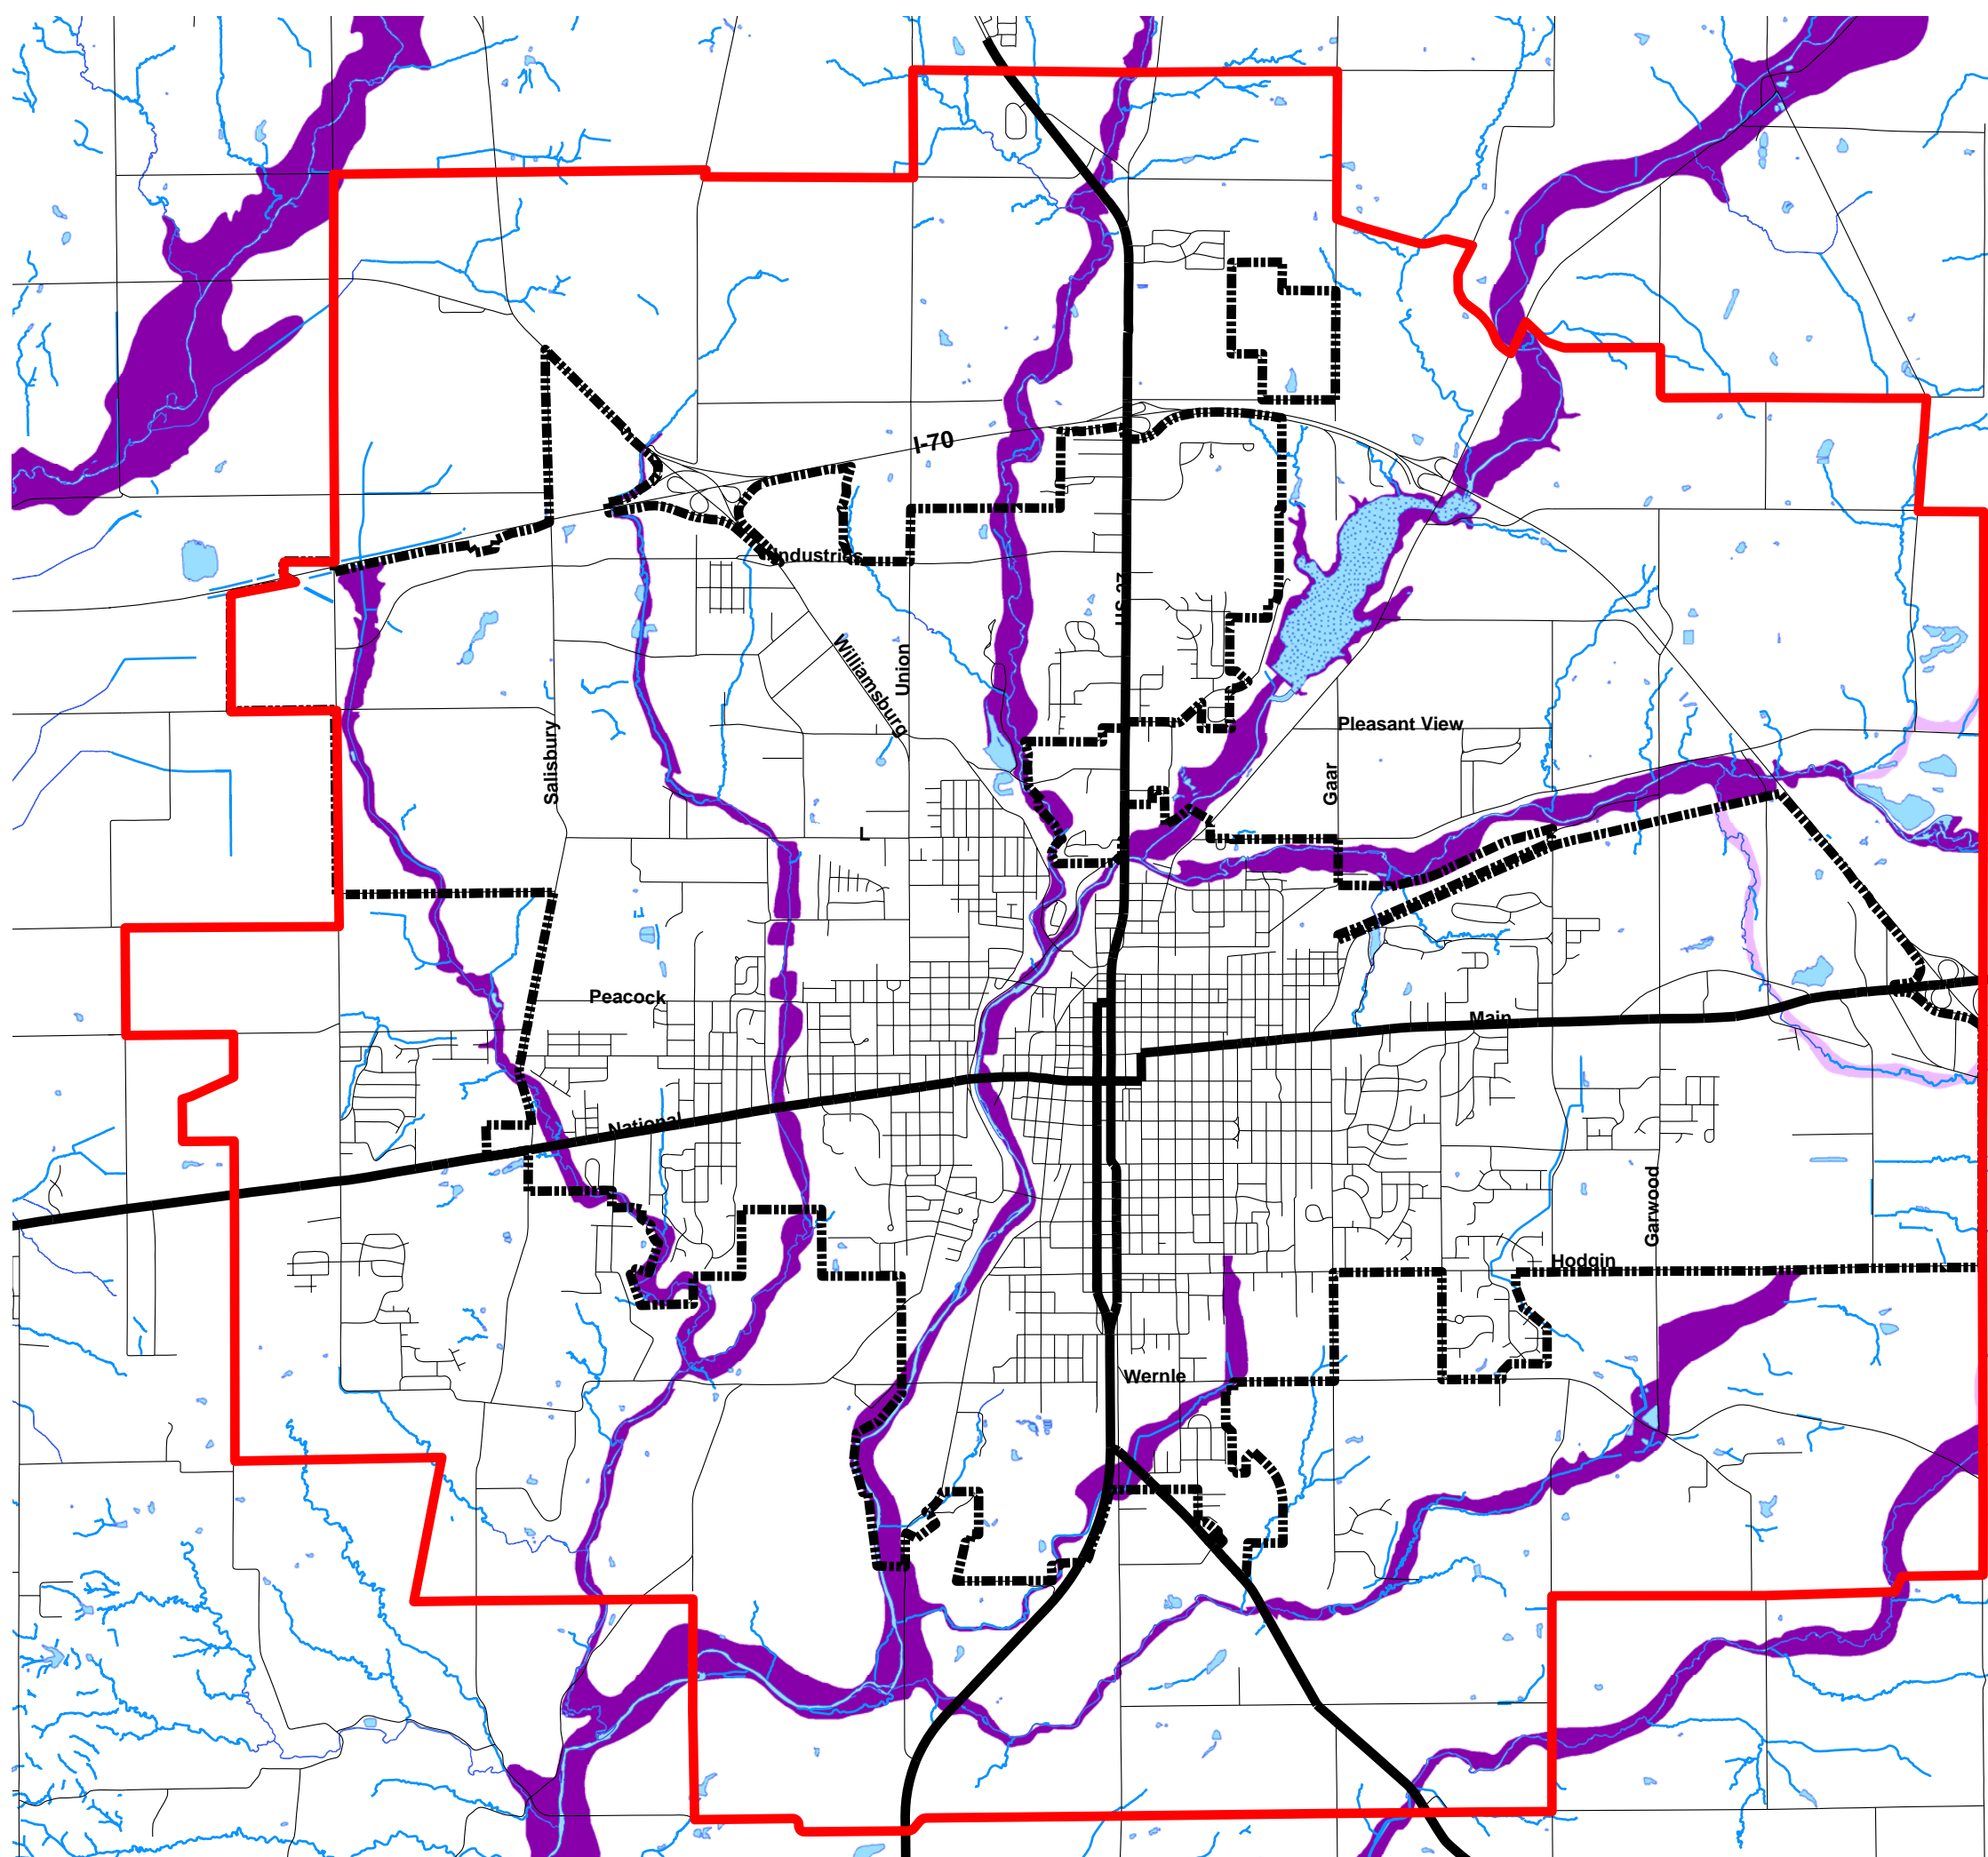

Floodplains

City of Richmond
Wayne County, IN

FEMA Floodplains Flood Zones

- A
- AE

Data Sources:
Wayne County/City of Richmond Geographic Information System
Indiana Spatial Data Portal