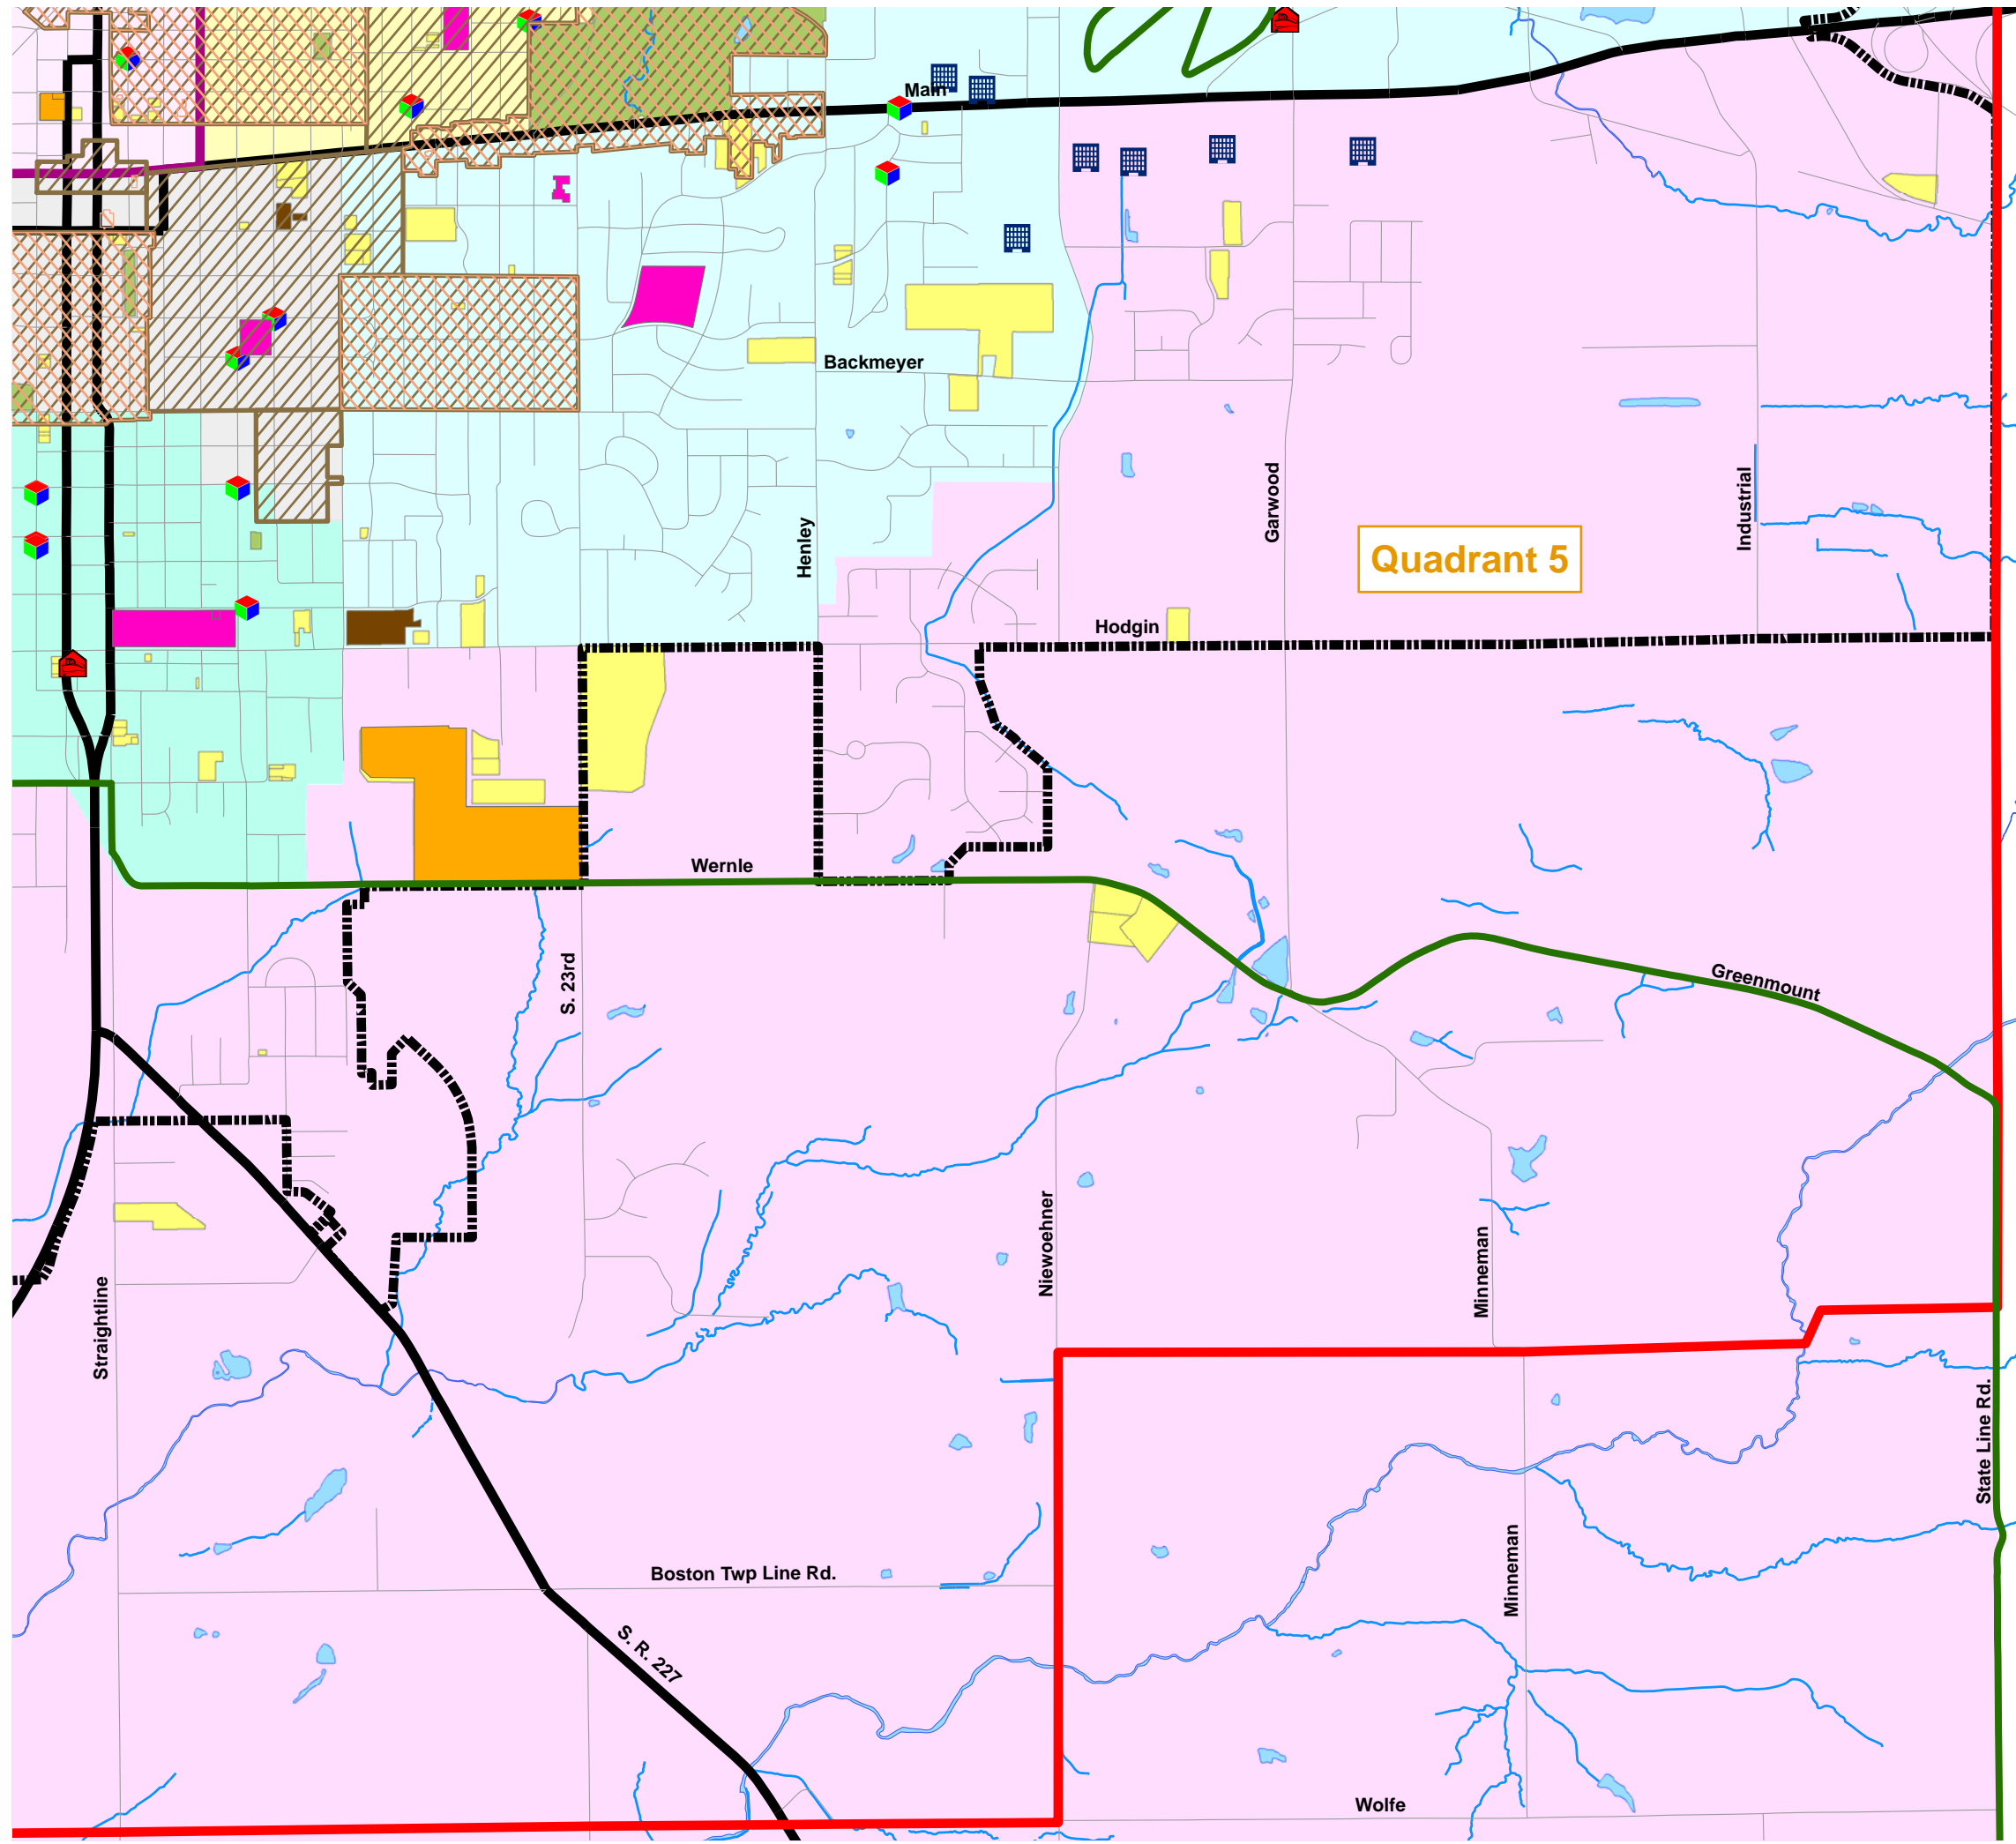

Community

Facilities

Quadrant 5

City of Richmond
Wayne County, IN

Quadrant 5

- Colleges
- Shopping Centers
- Police Station
- Reid Hospital
- Rural Metro Ambulance
- Wayne County Jail
- Fire Stations
- Daycares
- National Registry Sites
- Historic Districts
- Public Schools
- Private Schools
- Parks
- Trails
- Churches
- Public Housing

Elementary School District Areas

- C R Richardson Elementary School
- Charles Elementary School
- Crestdale Elementary School
- Paul C Garrison Elementary School
- Starr Elementary School
- Vaile Elementary School

Middle School District Boundary Line:
East of Line = Julia E. Test Middle School
West of Line = David W. Dennis Middle School

Data Sources:
Wayne County/City of Richmond Geographic Information System
Indiana Spatial Data Portal