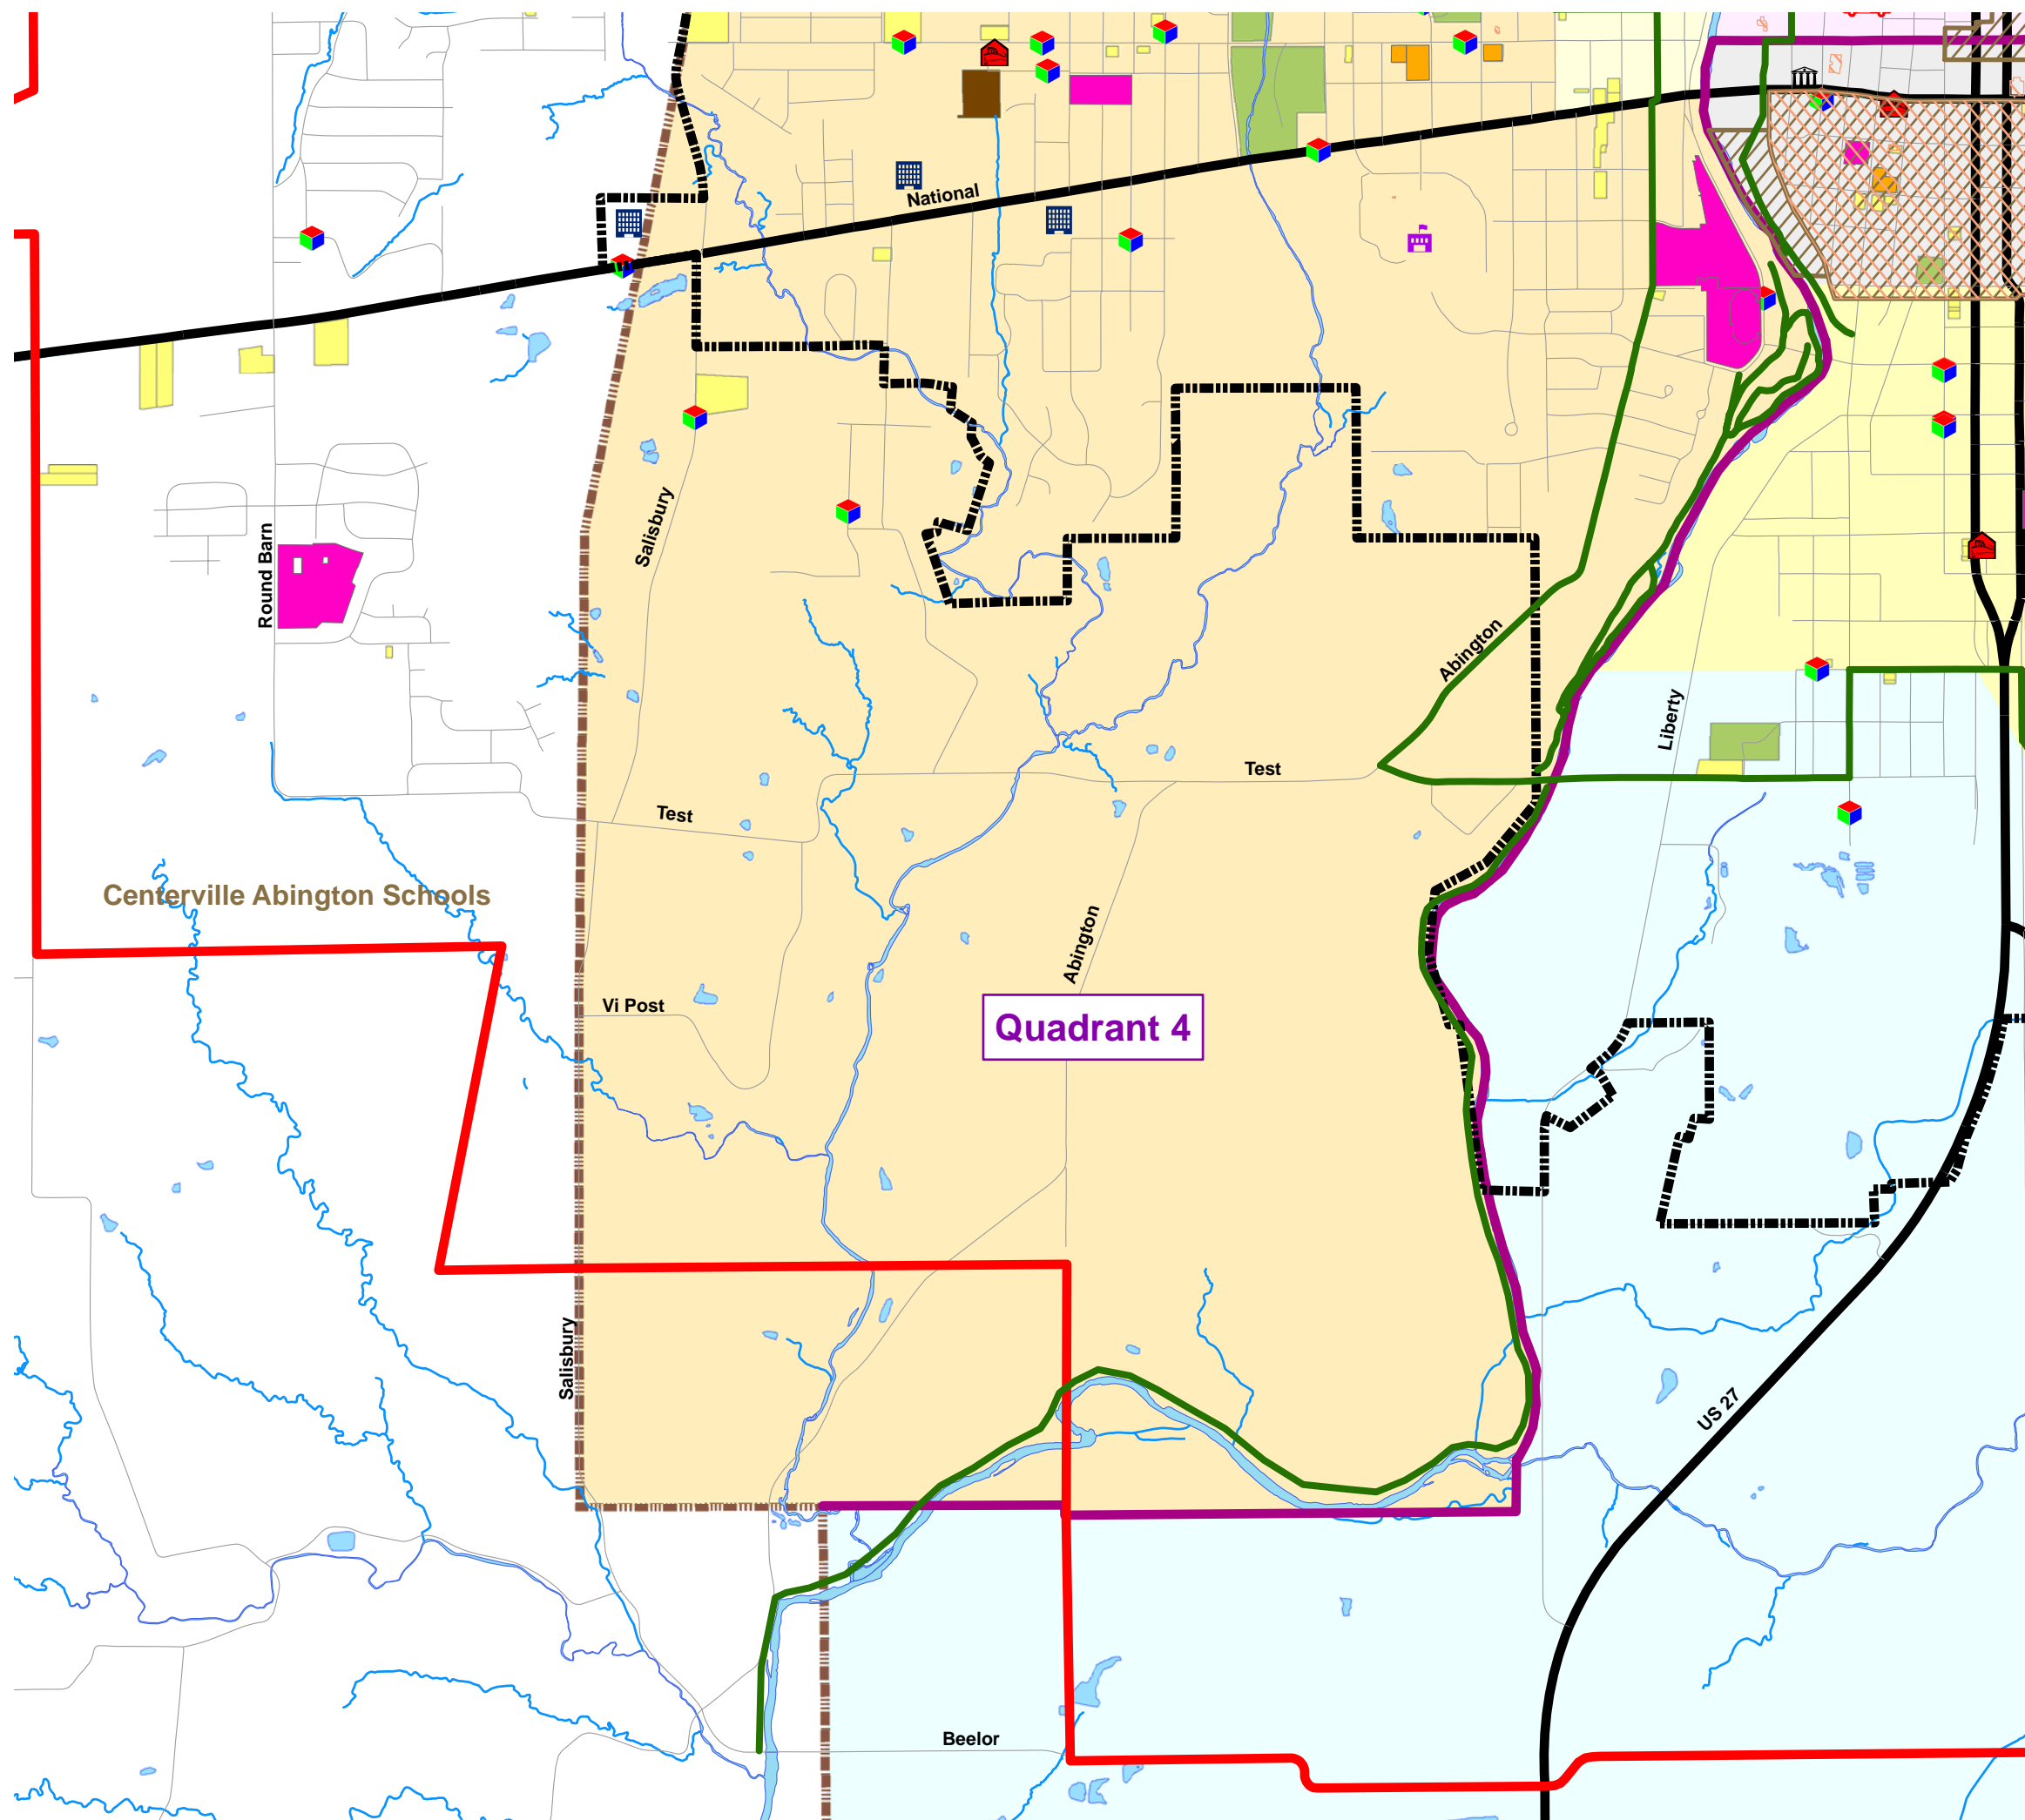

Community

Facilities

Quadrant 4

City of Richmond
Wayne County, IN

- Colleges
- Shopping Centers
- Police Station
- Reid Hospital
- Rural Metro Ambulance
- Wayne County Jail
- Fire Stations
- Daycares
- National Registry Sites
- Historic Districts
- Public Schools
- Private Schools
- Parks
- Trails
- Churches
- Public Housing

Elementary School District Areas

- Baxter Elementary School
- C R Richardson Elementary School
- Crestdale Elementary School
- Westview Elementary School
- Vaile Elementary School
- Paul C Garrison Elementary School

Middle School District Boundary Line:
East of Line = Julia E. Test Middle School
West of Line = David W. Dennis Middle School

School District Boundary

Data Sources:
Wayne County/City of Richmond Geographic Information System
Indiana Spatial Data Portal