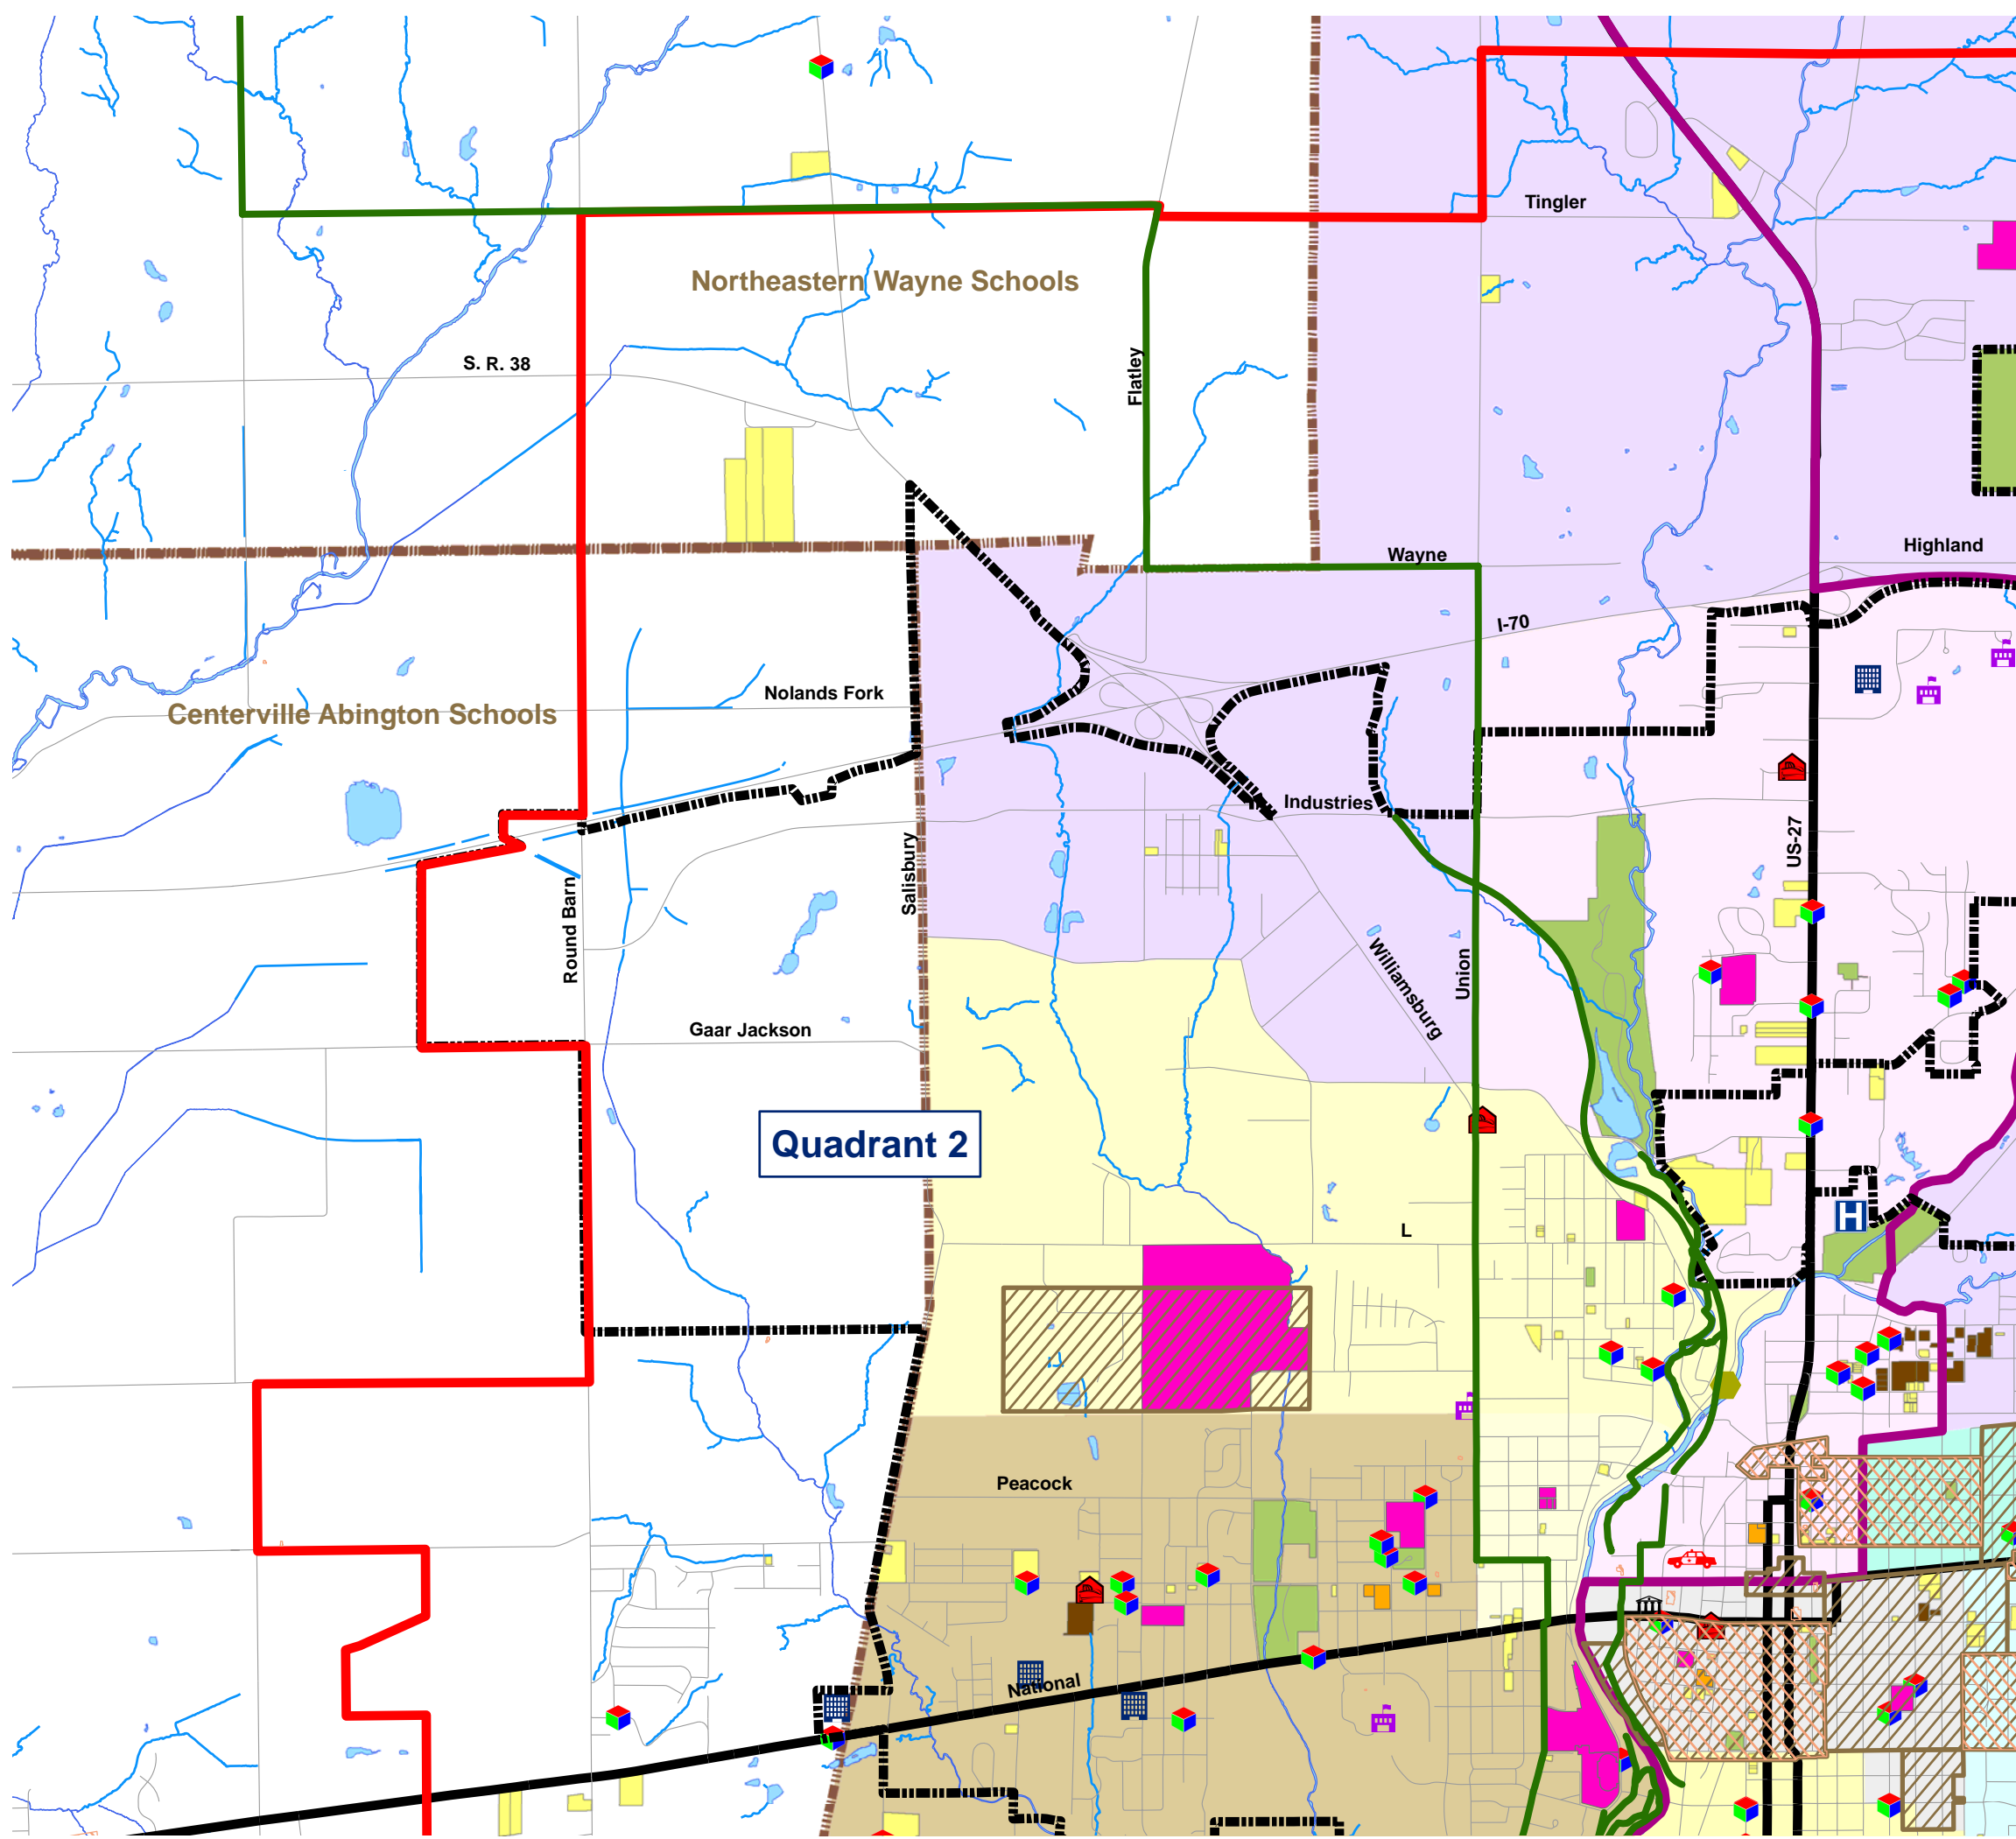

# Community

# Facilities

Quadrant 2

City of Richmond  
Wayne County, IN

- Colleges
- Shopping Centers
- Police Station
- Reid Hospital
- Rural Metro Ambulance
- Wayne County Jail
- Fire Stations
- Daycares
- National Registry Sites
- Historic Districts
- Public Schools
- Private Schools
- Parks
- Trails
- Churches
- Public Housing

### Elementary School District Areas

- Baxter Elementary School
- Charles Elementary School
- Crestdale Elementary School
- Fairview Elementary School
- Highland Heights Elementary School
- C R Richardson Elementary School
- Starr Elementary School
- Westview Elementary School
- Vaile Elementary School

Middle School District Boundary Line:  
East of Line = Julia E. Test Middle School  
West of Line = David W. Dennis Middle School

School District Boundary

Data Sources:  
Wayne County/City of Richmond Geographic Information System  
Indiana Spatial Data Portal