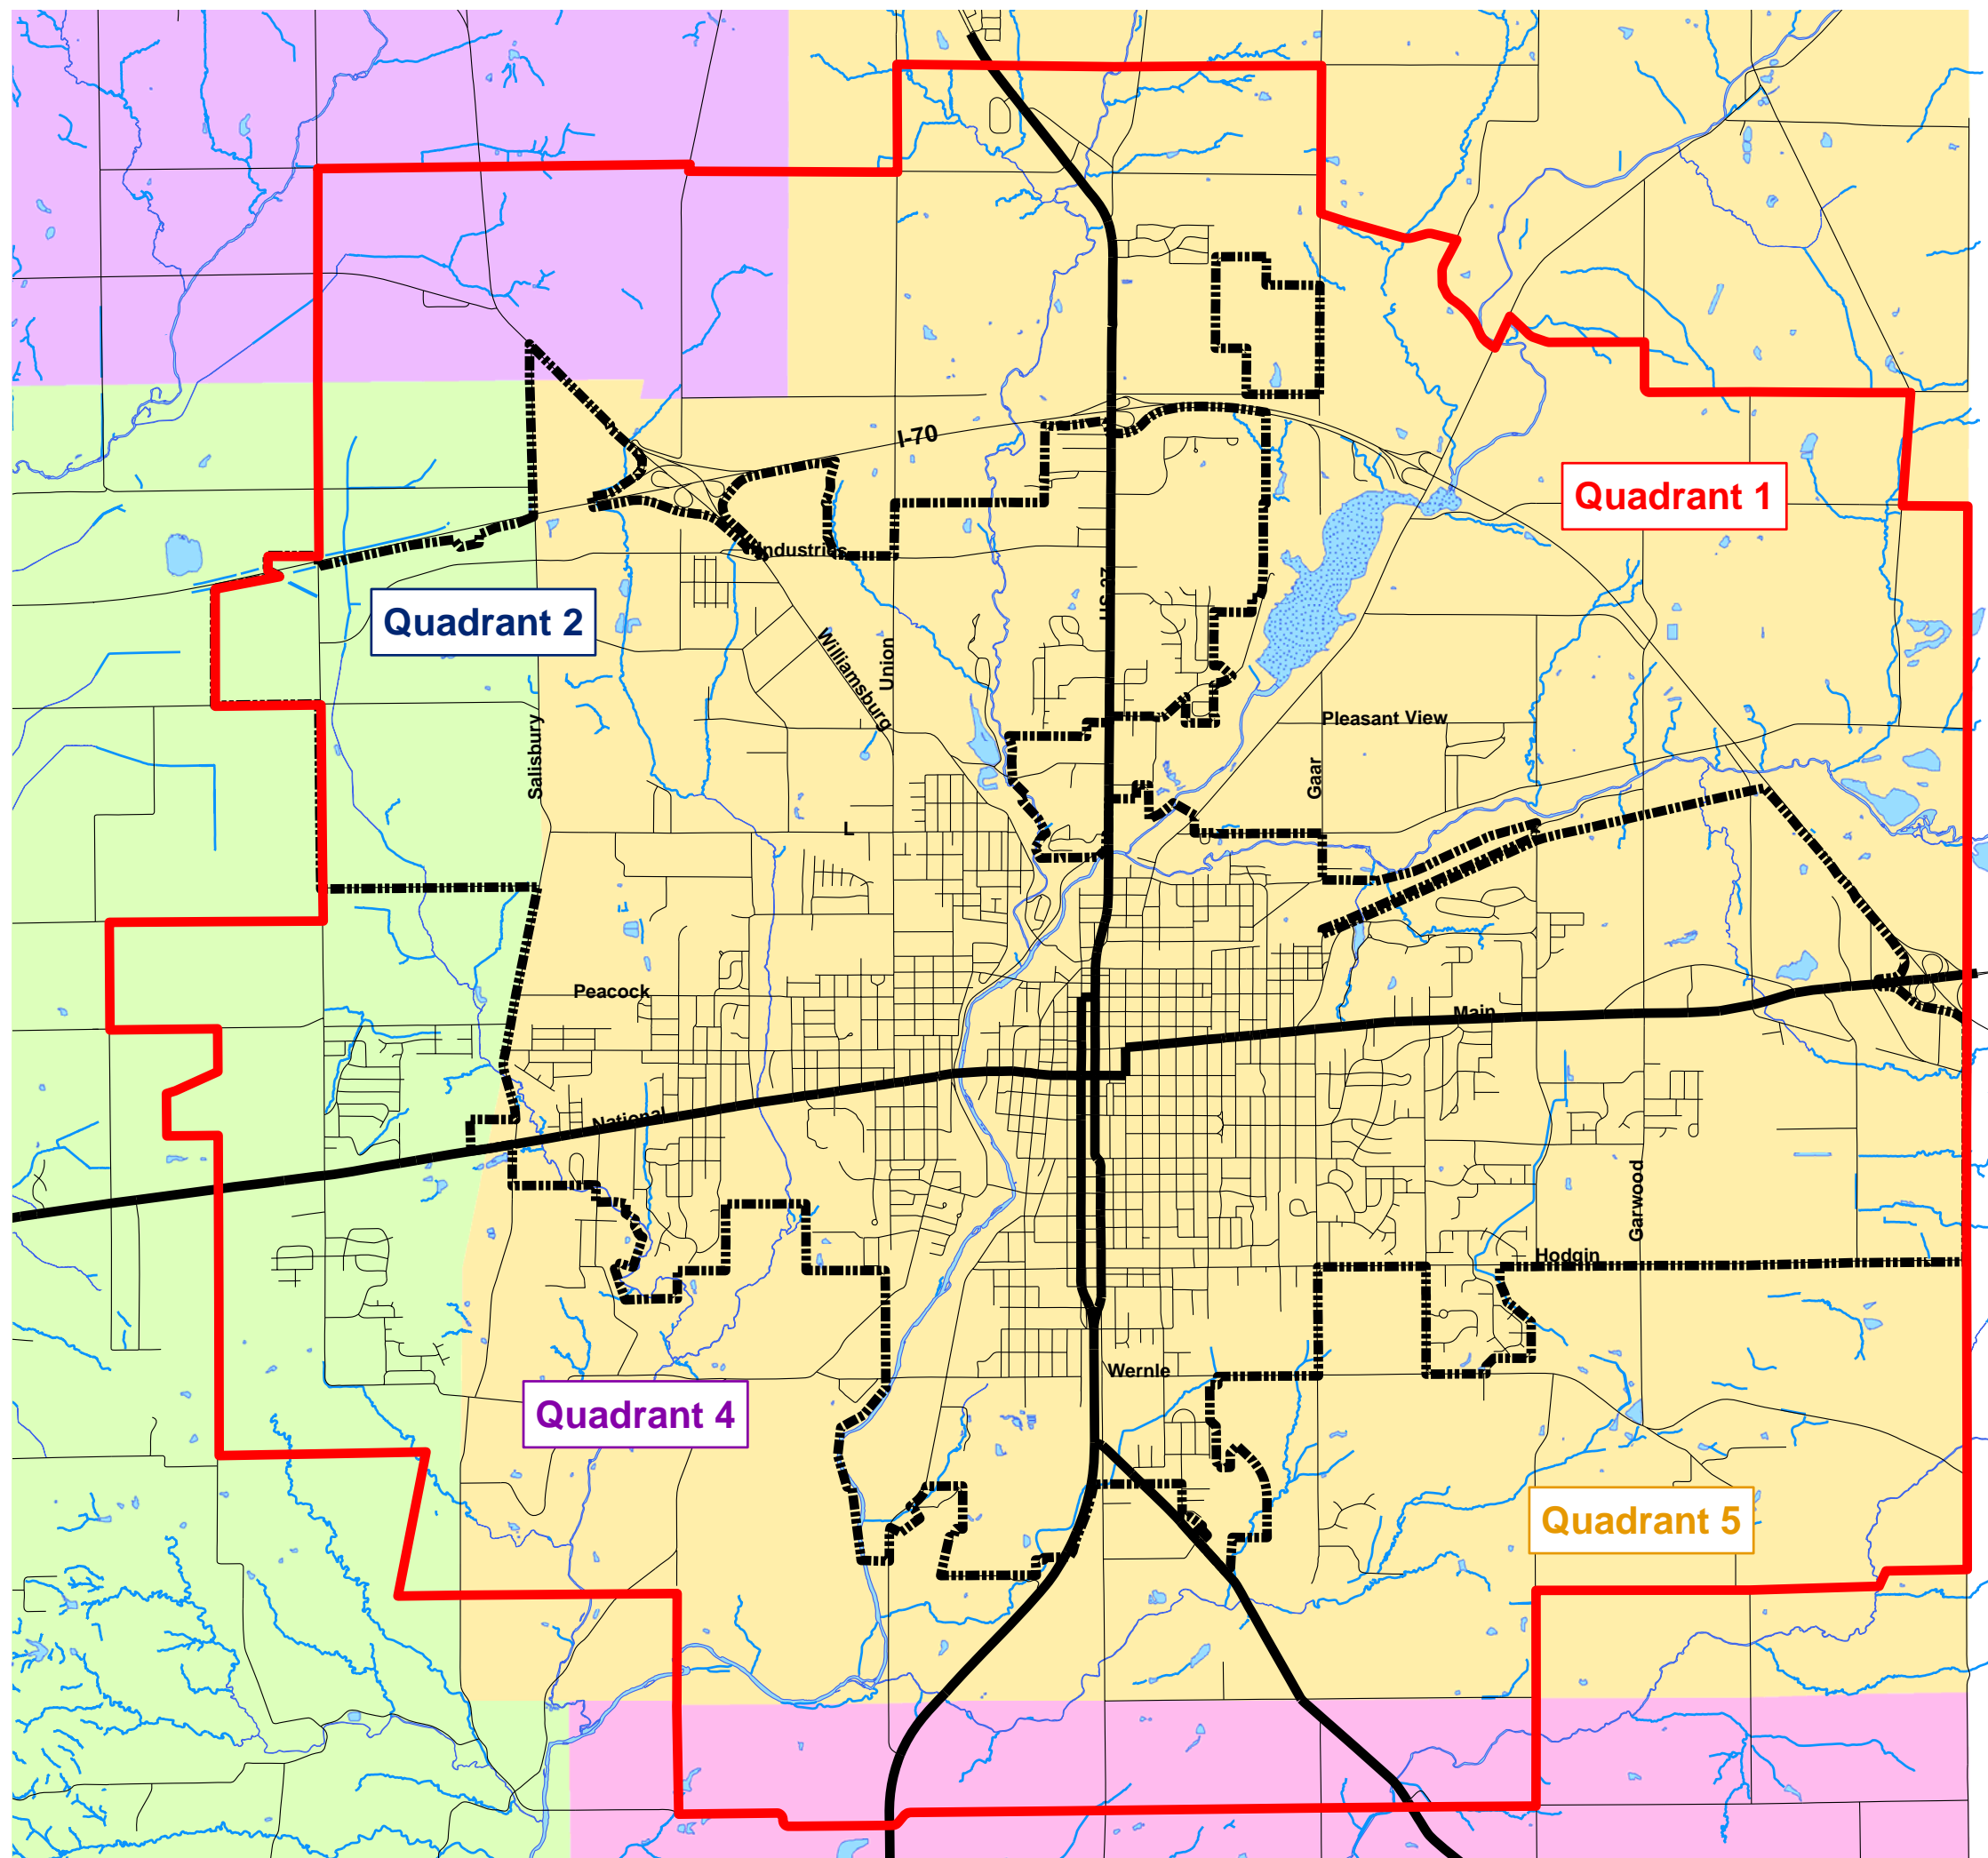

Base Map

City of Richmond
Wayne County, IN

-  Richmond City Limits
-  Boundary of '2-Mile Fringe' Area
- Richmond Area Townships**
 -  Boston Twp.
 -  Center Twp.
 -  Wayne Twp.
 -  Webster Twp.

Data Sources:
Wayne County/City of Richmond Geographic Information System
Indiana Spatial Data Portal