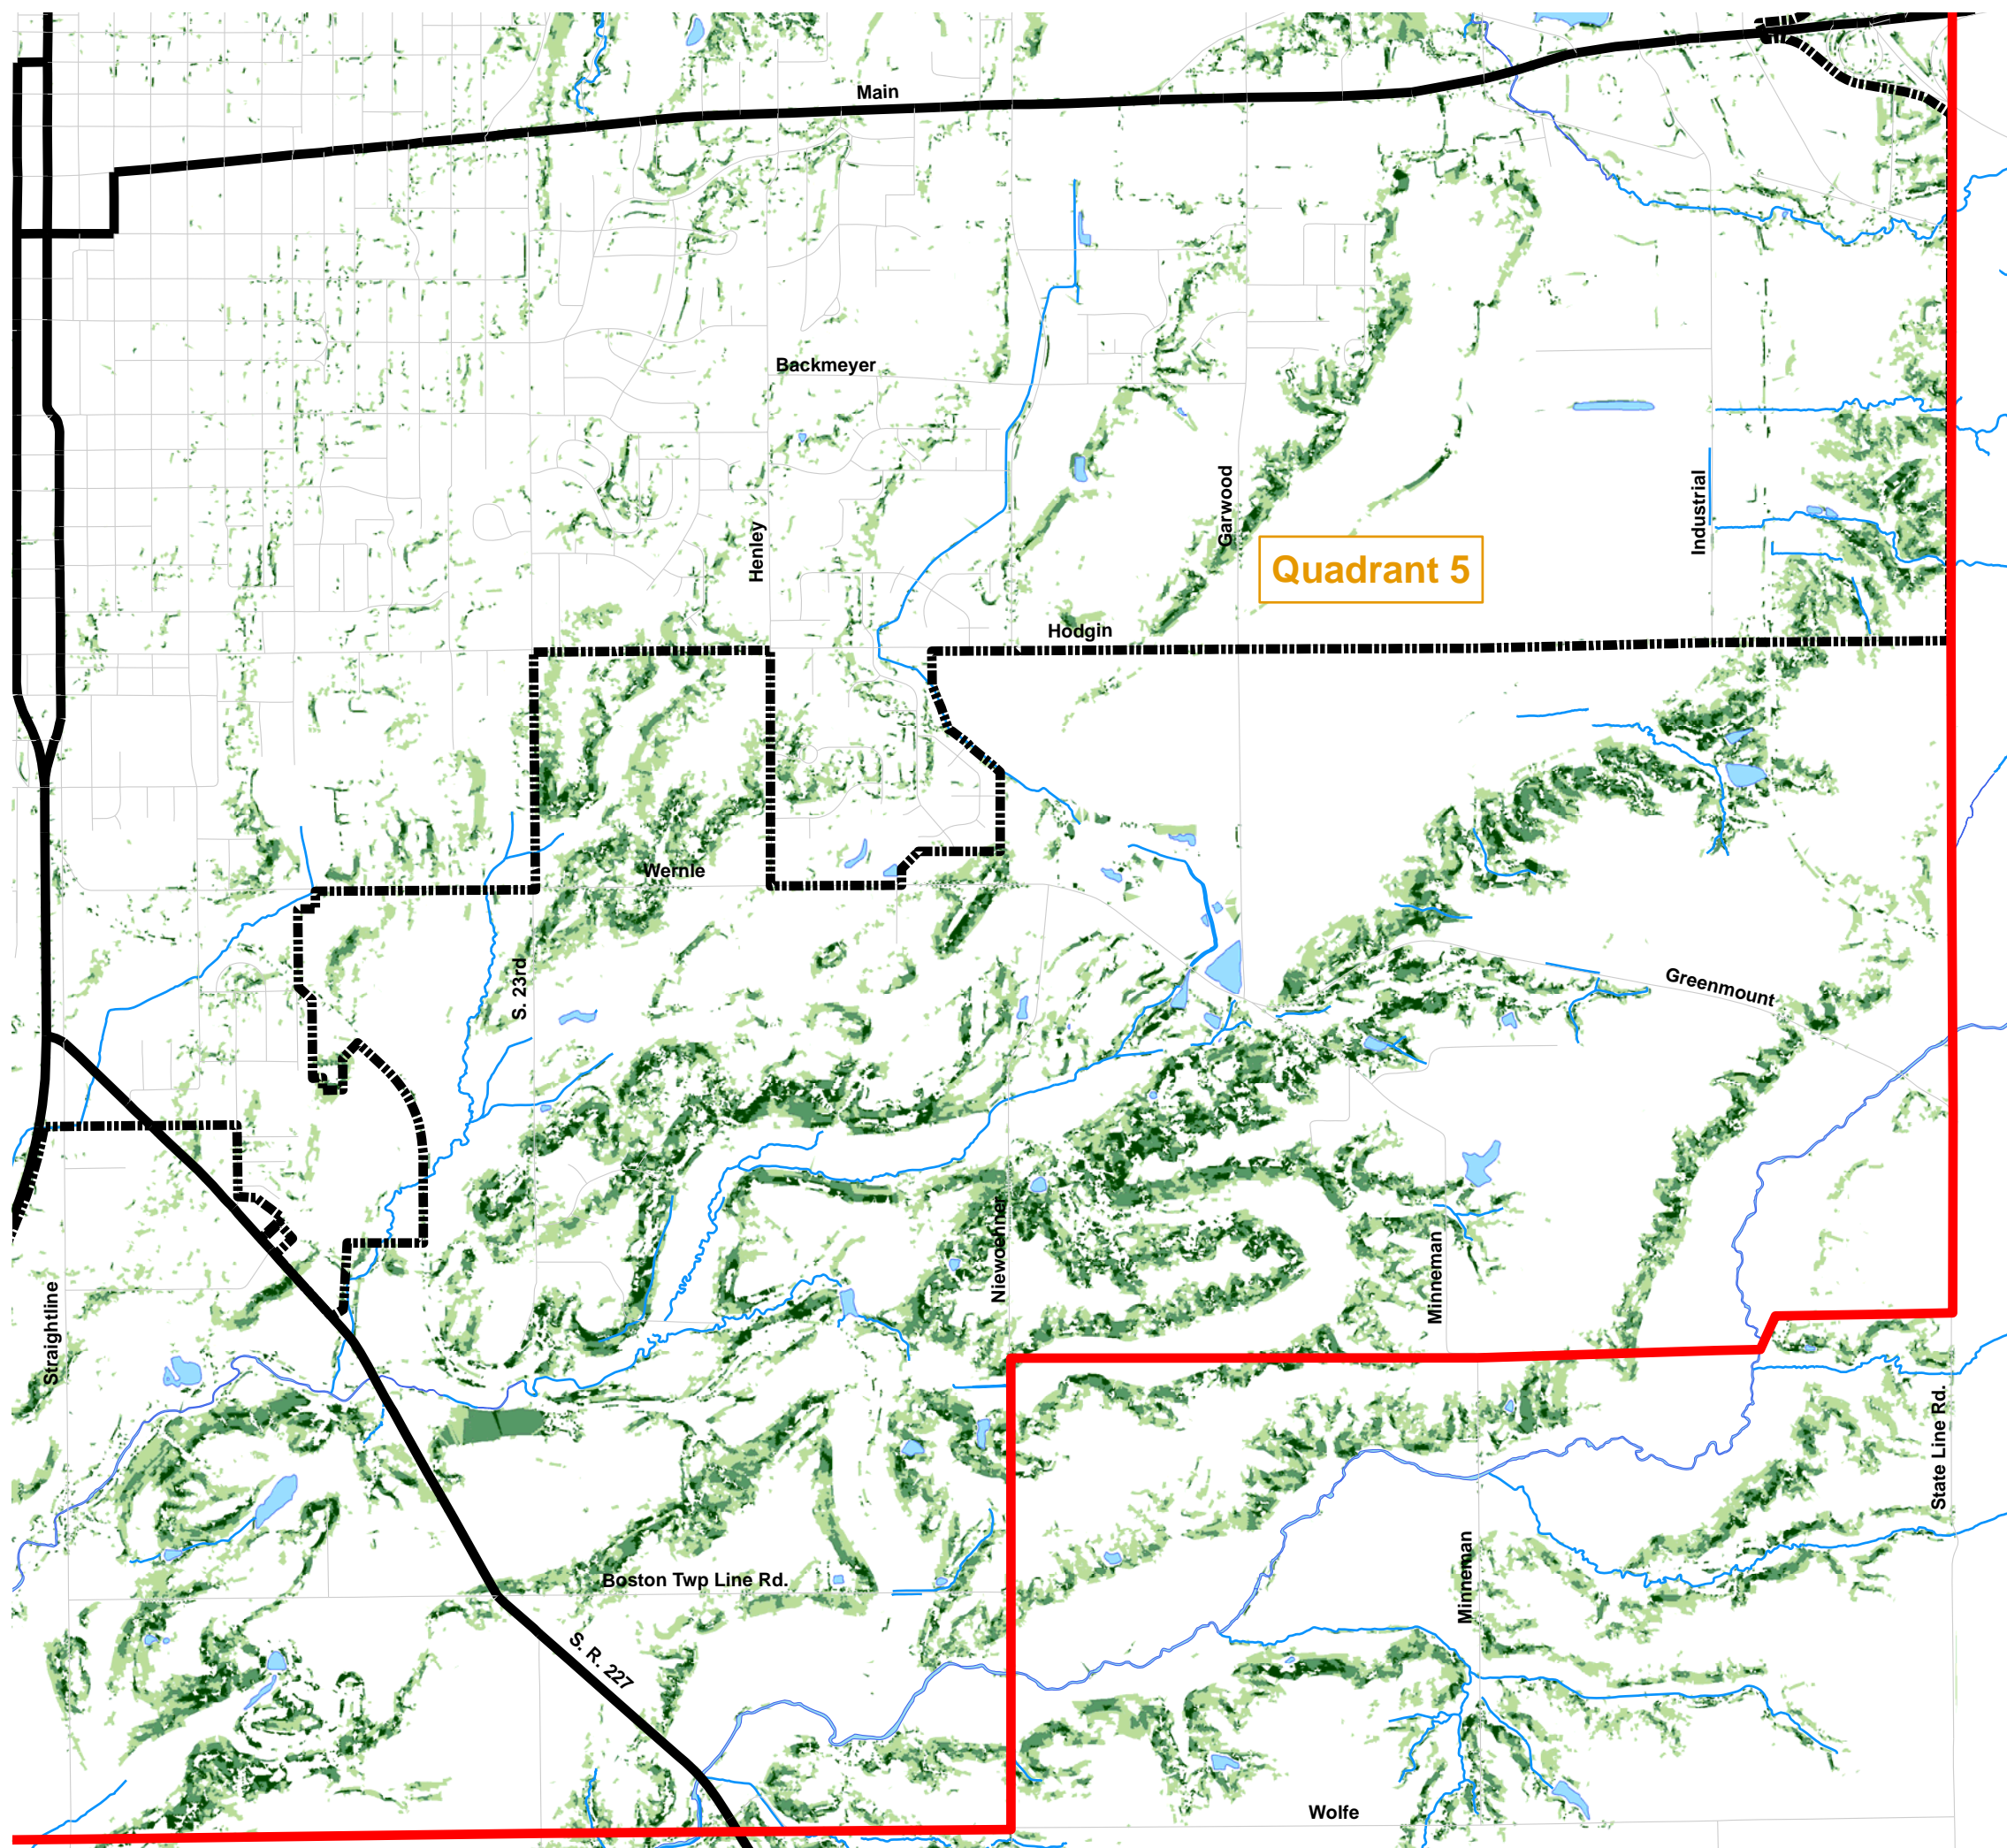

Slope Analysis

Quadrant 5

City of Richmond
Wayne County, IN

Slope

Quadrant 5

Data Sources:
Wayne County/City of Richmond Geographic Information System
Indiana Spatial Data Portal